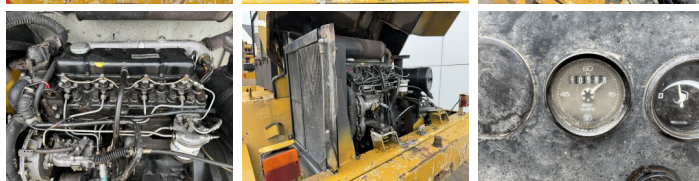

Caterpillar

Caterpillar Zeppelin ZL10B

BOSS
MACHINERY

€ 14.000 excl.

Year **1992**
Reference number **BM007444**
Hours **10.566**

Algemeen

Type Zeppelin ZL10B
Location Veldhoven, Netherlands
Available at Boss Machinery! This Caterpillar Zeppelin ZL10B Wheel Loader from 1992 has an engine power of 47 kW and counts 10566 operational hours. The total weight of this Caterpillar Zeppelin ZL10B is 6300 kg and the dimensions are 6.11 x 2.10 x 2.85. Furthermore, this Zeppelin ZL10B is equipped with Quick coupler. Do you want more information or do you want to try the Caterpillar Zeppelin ZL10B at our yard? Please let us know.

Maten / Gewichten

L*W*H: 6.11 x 2.10 x 2.85
Weight: 6300

Technische informatie

Drive configurations 4x4

Motor informatie

Engine brand: Perkins
Cylinders: 4
Turbo
Capacity in kW: 47

Banden / Rupsen

25% 25% 425/75R20
25% 25% 425/75R20