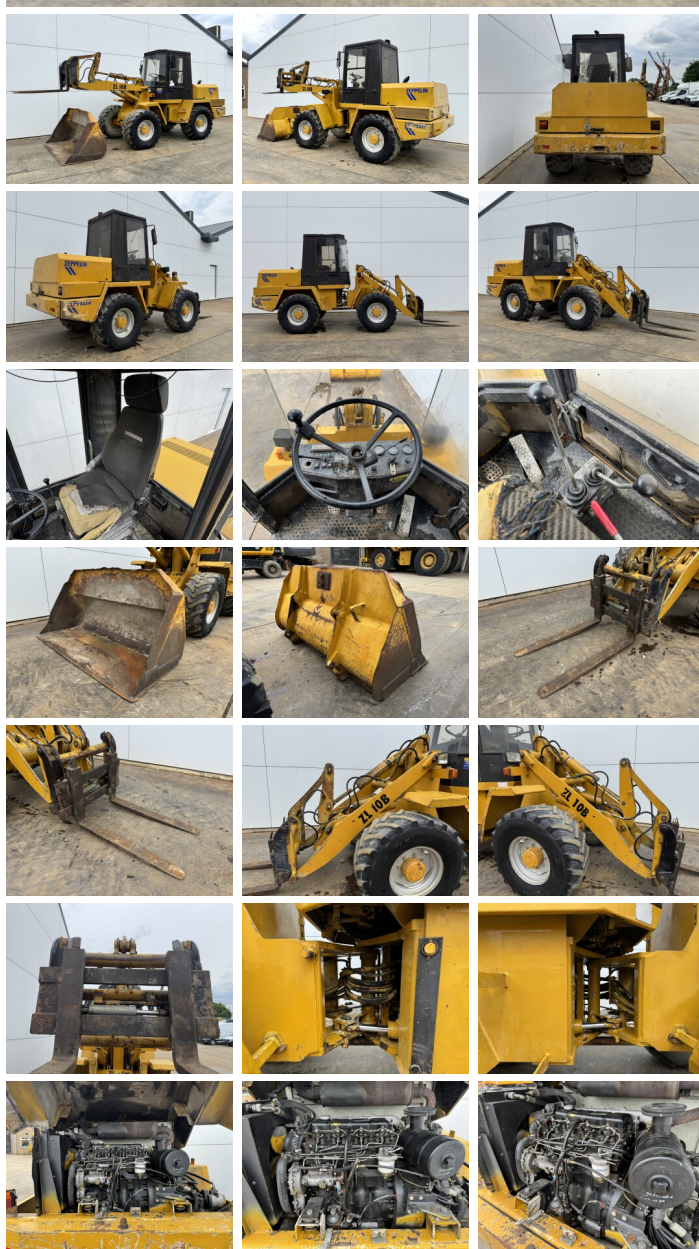

Caterpillar

Caterpillar Zeppelin ZL10B

BOSS
MACHINERY

€ 14.000 excl.

Year **1992**
Reference number **BM007444**
Hours **10.566**

Algemeen

Type Zeppelin ZL10B
Location Veldhoven, Netherlands
Available at Boss Machinery! This Caterpillar Zeppelin ZL10B Wheel Loader from 1992 has an engine power of 47 kW and counts 10566 operational hours. The total weight of this Caterpillar Zeppelin ZL10B is 6300 kg and the dimensions are 6.11 x 2.10 x 2.85. Furthermore, this Zeppelin ZL10B is equipped with Quick coupler. Do you want more information or do you want to try the Caterpillar Zeppelin ZL10B at our yard? Please let us know.

Maten / Gewichten

L*W*H: 6.11 x 2.10 x 2.85
Weight: 6300

Technische informatie

Drive configurations 4x4

Motor informatie

Engine brand: Perkins
Cylinders: 4
Turbo
Capacity in kW: 47

Banden / Rupsen

25% 25% 425/75R20
25% 25% 425/75R20