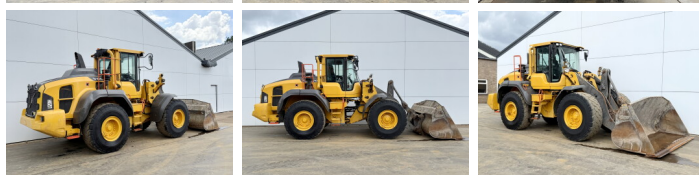

Volvo

Volvo L120H

€ 69.500excl.

Year **2018**
Reference number **BM007178**
Hours **13.185**

Algemeen

Type L120H
Location Veldhoven, Netherlands
Certificaat CE

Description Available at Boss Machinery! This Volvo L120H Wheel Loader from 2018 has an engine power of 203 kW and counts 13185 operational hours. The total weight of this Volvo L120H is 21600 kg and the dimensions are 8.22 x 3.00 x 3.66. Furthermore, this L120H is equipped with Climate Control, Air Conditioning, Heated Seat, Camera, Radio, Electrical Mirrors, Bluetooth, Quick coupler. The Volvo Wheel Loader also has a CE marking. Do you want more information or do you want to try the Volvo L120H at our yard? Please let us know.

Maten / Gewichten

Weight: 21600
L*W*H: 8.22 x 3.00 x 3.66

Technische informatie

Drive configurations 4x4

Motor informatie

Engine brand: Volvo
Engine model: D8J
Cylinders: 6
Turbo
Capacity in kW: 203

Banden / Rupsen

30% 30% 23.5R25
30% 30% 23.5R25

Opties

Climate Control
Air Conditioning
Heated Seat
Camera
Radio
Electrical Mirrors
Bluetooth
Quick coupler