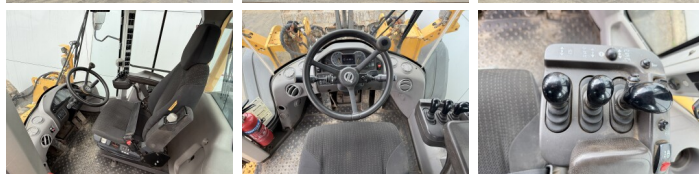

Volvo

Volvo L120H

€ 69.500excl.

Year **2018**
Reference number **BM007178**
Hours **13.185**

Algemeen

Type L120H
Location Veldhoven, Netherlands
Certificaat CE

Description Available at Boss Machinery! This Volvo L120H Wheel Loader from 2018 has an engine power of 203 kW and counts 13185 operational hours. The total weight of this Volvo L120H is 21600 kg and the dimensions are 8.22 x 3.00 x 3.66. Furthermore, this L120H is equipped with Climate Control, Air Conditioning, Heated Seat, Camera, Radio, Electrical Mirrors, Bluetooth, Quick coupler. The Volvo Wheel Loader also has a CE marking. Do you want more information or do you want to try the Volvo L120H at our yard? Please let us know.

Maten / Gewichten

Weight: 21600
L*W*H: 8.22 x 3.00 x 3.66

Technische informatie

Drive configurations 4x4

Motor informatie

Engine brand: Volvo
Engine model: D8J
Cylinders: 6
Turbo
Capacity in kW: 203

Banden / Rupsen

30% 30% 23.5R25
30% 30% 23.5R25

Opties

Climate Control
Air Conditioning
Heated Seat
Camera
Radio
Electrical Mirrors
Bluetooth
Quick coupler