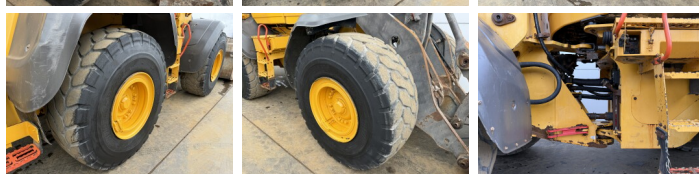

Volvo

Volvo L120H

€ 69.500excl.

Year **2018**
Reference number **BM007178**
Hours **13.185**

Algemeen

Type L120H
Location Veldhoven, Netherlands
Certificaat CE

Description Available at Boss Machinery! This Volvo L120H Wheel Loader from 2018 has an engine power of 203 kW and counts 13185 operational hours. The total weight of this Volvo L120H is 21600 kg and the dimensions are 8.22 x 3.00 x 3.66. Furthermore, this L120H is equipped with Climate Control, Air Conditioning, Heated Seat, Camera, Radio, Electrical Mirrors, Bluetooth, Quick coupler. The Volvo Wheel Loader also has a CE marking. Do you want more information or do you want to try the Volvo L120H at our yard? Please let us know.

Maten / Gewichten

Weight: 21600
L*W*H: 8.22 x 3.00 x 3.66

Technische informatie

Drive configurations 4x4

Motor informatie

Engine brand: Volvo
Engine model: D8J
Cylinders: 6
Turbo
Capacity in kW: 203

Banden / Rupsen

30% 30% 23.5R25
30% 30% 23.5R25

Opties

Climate Control
Air Conditioning
Heated Seat
Camera
Radio
Electrical Mirrors
Bluetooth
Quick coupler