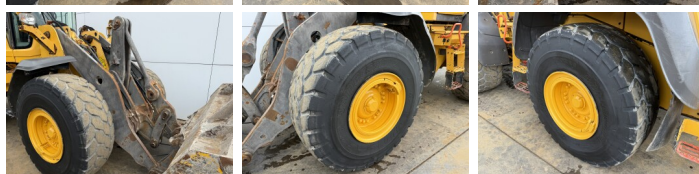

Volvo

Volvo L120H

€ 69.500excl.

Year **2018**
Reference number **BM007178**
Hours **13.185**

Algemeen

Type L120H
Location Veldhoven, Netherlands
Certificaat CE

Description Available at Boss Machinery! This Volvo L120H Wheel Loader from 2018 has an engine power of 203 kW and counts 13185 operational hours. The total weight of this Volvo L120H is 21600 kg and the dimensions are 8.22 x 3.00 x 3.66. Furthermore, this L120H is equipped with Climate Control, Air Conditioning, Heated Seat, Camera, Radio, Electrical Mirrors, Bluetooth, Quick coupler. The Volvo Wheel Loader also has a CE marking. Do you want more information or do you want to try the Volvo L120H at our yard? Please let us know.

Maten / Gewichten

Weight: 21600
L*W*H: 8.22 x 3.00 x 3.66

Technische informatie

Drive configurations 4x4

Motor informatie

Engine brand: Volvo
Engine model: D8J
Cylinders: 6
Turbo
Capacity in kW: 203

Banden / Rupsen

30% 30% 23.5R25
30% 30% 23.5R25

Opties

Climate Control
Air Conditioning
Heated Seat
Camera
Radio
Electrical Mirrors
Bluetooth
Quick coupler