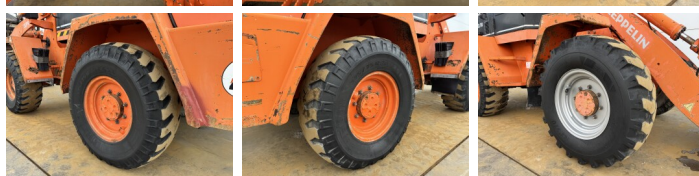

Schaeff

Schaeff ZL110

€ 14.000excl.

Year **1998**
Reference number **BM007445**
Hours **19.205**

Algemeen

Type **ZL110**
Location **Veldhoven, Netherlands**
Certificaat **CE**

Description

Available at Boss Machinery! This Schaeff ZL110 Wheel Loader from 1998 has an engine power of 59 kW and counts 19205 operational hours. The total weight of this Schaeff ZL110 is 6300 kg and the dimensions are 5.91 x 1.98 x 2.76. Furthermore, this ZL110 is equipped with Quick coupler. The Schaeff Wheel Loader also has a CE marking. Do you want more information or do you want to try the Schaeff ZL110 at our yard? Please let us know.

Maten / Gewichten

L*W*H: **5.91 x 1.98 x 2.76**
Weight: **6300**

Technische informatie

Drive configurations **4x4**

Motor informatie

Engine brand: **Perkins**
Engine model: **1004.4**
Cylinders: **4**
Turbo
Capacity in kW: **59**

Banden / Rupsen

20% 20% **375/75R20**
20% 20% **375/75R20**

Opties

Quick coupler