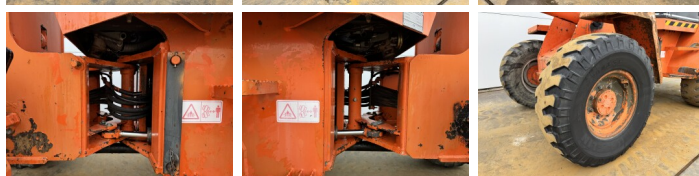

Schaeff

Schaeff ZL110

€ 14.000excl.

Year **1998**
Reference number **BM007445**
Hours **19.205**

Algemeen

Type **ZL110**
Location **Veldhoven, Netherlands**
Certificaat **CE**

Description

Available at Boss Machinery! This Schaeff ZL110 Wheel Loader from 1998 has an engine power of 59 kW and counts 19205 operational hours. The total weight of this Schaeff ZL110 is 6300 kg and the dimensions are 5.91 x 1.98 x 2.76. Furthermore, this ZL110 is equipped with Quick coupler. The Schaeff Wheel Loader also has a CE marking. Do you want more information or do you want to try the Schaeff ZL110 at our yard? Please let us know.

Maten / Gewichten

L*W*H: **5.91 x 1.98 x 2.76**
Weight: **6300**

Technische informatie

Drive configurations **4x4**

Motor informatie

Engine brand: **Perkins**
Engine model: **1004.4**
Cylinders: **4**
Turbo
Capacity in kW: **59**

Banden / Rupsen

20% 20% **375/75R20**
20% 20% **375/75R20**

Opties

Quick coupler