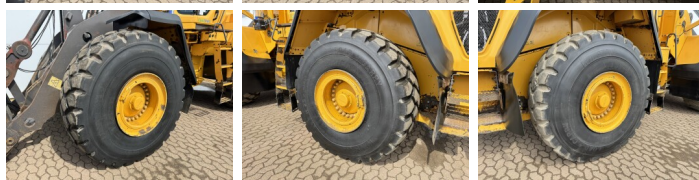

Volvo

Volvo L180G

BOSS
MACHINERY

€ 72.500excl.

Year **2012**
Reference number **BM007735**
Hours **15.952**

Algemeen

Type **L180G**
Location **Veldhoven, Netherlands**
Certificaat **CE**

Available at Boss Machinery! This Volvo L180G Wheel Loader from 2012 has an engine power of 245 kW and counts 15952 operational hours. The total weight of this Volvo L180G is 29700 kg and the dimensions are 9.03 x 3.41 x 3.53. Furthermore, this L180G is equipped with Camera, Radio, Electrical Mirrors, Heated Mirrors, Bluetooth, Quick coupler, Climate Control, Air Conditioning, Heated Seat, Central greasing. The Volvo Wheel Loader also has a CE marking. Do you want more information or do you want to try the Volvo L180G at our yard? Please let us know.

Maten / Gewichten

L*W*H: **9.03 x 3.41 x 3.53**
Weight: **29700**

Technische informatie

German Machine
Drive configurations **4x4**

Motor informatie

Engine brand: **Volvo**
Engine model: **D13H**
Cylinders: **6**
Turbo
Capacity in kW: **245**

Banden / Rupsen

20% 20% **26.5R25**

20% 20%

26.5R25

Opties

Camera

Radio

Electrical Mirrors