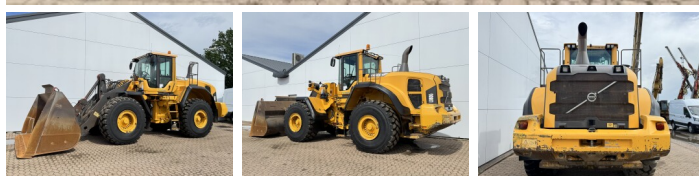

Volvo

Volvo L180G

BOSS
MACHINERY

€ 72.500excl.

Year **2012**
Reference number **BM007735**
Hours **15.952**

Algemeen

Type **L180G**
Location **Veldhoven, Netherlands**
Certificaat **CE**

Available at Boss Machinery! This Volvo L180G Wheel Loader from 2012 has an engine power of 245 kW and counts 15952 operational hours. The total weight of this Volvo L180G is 29700 kg and the dimensions are 9.03 x 3.41 x 3.53. Furthermore, this L180G is equipped with Camera, Radio, Electrical Mirrors, Heated Mirrors, Bluetooth, Quick coupler, Climate Control, Air Conditioning, Heated Seat, Central greasing. The Volvo Wheel Loader also has a CE marking. Do you want more information or do you want to try the Volvo L180G at our yard? Please let us know.

Maten / Gewichten

L*W*H: **9.03 x 3.41 x 3.53**
Weight: **29700**

Technische informatie

German Machine
Drive configurations **4x4**

Motor informatie

Engine brand: **Volvo**
Engine model: **D13H**
Cylinders: **6**
Turbo
Capacity in kW: **245**

Banden / Rupsen

20% 20% **26.5R25**

20% 20%

26.5R25

Opties

Camera

Radio

Electrical Mirrors