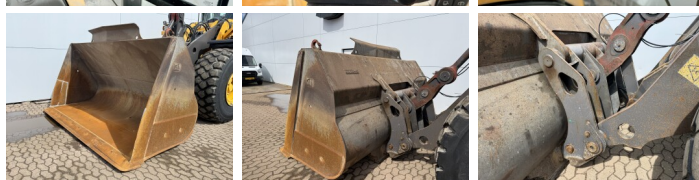

Volvo

Volvo L180G

BOSS
MACHINERY

€ 72.500excl.

Year **2012**
Reference number **BM007735**
Hours **15.952**

Algemeen

Type **L180G**
Location **Veldhoven, Netherlands**
Certificaat **CE**

Available at Boss Machinery! This Volvo L180G Wheel Loader from 2012 has an engine power of 245 kW and counts 15952 operational hours. The total weight of this Volvo L180G is 29700 kg and the dimensions are 9.03 x 3.41 x 3.53. Furthermore, this L180G is equipped with Camera, Radio, Electrical Mirrors, Heated Mirrors, Bluetooth, Quick coupler, Climate Control, Air Conditioning, Heated Seat, Central greasing. The Volvo Wheel Loader also has a CE marking. Do you want more information or do you want to try the Volvo L180G at our yard? Please let us know.

Maten / Gewichten

L*W*H: **9.03 x 3.41 x 3.53**
Weight: **29700**

Technische informatie

German Machine
Drive configurations **4x4**

Motor informatie

Engine brand: **Volvo**
Engine model: **D13H**
Cylinders: **6**
Turbo
Capacity in kW: **245**

Banden / Rupsen

20% 20% **26.5R25**

20% 20%

26.5R25

Opties

Camera

Radio

Electrical Mirrors