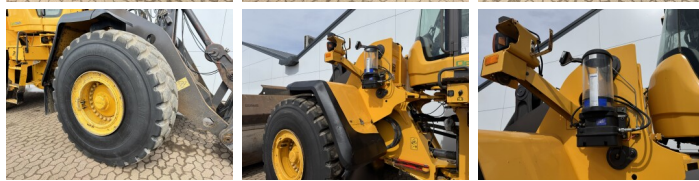

Volvo

Volvo L180G

BOSS
MACHINERY

€ 72.500excl.

Year **2012**
Reference number **BM007735**
Hours **15.952**

Algemeen

Type **L180G**
Location **Veldhoven, Netherlands**
Certificaat **CE**

Available at Boss Machinery! This Volvo L180G Wheel Loader from 2012 has an engine power of 245 kW and counts 15952 operational hours. The total weight of this Volvo L180G is 29700 kg and the dimensions are 9.03 x 3.41 x 3.53. Furthermore, this L180G is equipped with Camera, Radio, Electrical Mirrors, Heated Mirrors, Bluetooth, Quick coupler, Climate Control, Air Conditioning, Heated Seat, Central greasing. The Volvo Wheel Loader also has a CE marking. Do you want more information or do you want to try the Volvo L180G at our yard? Please let us know.

Maten / Gewichten

L*W*H: **9.03 x 3.41 x 3.53**
Weight: **29700**

Technische informatie

German Machine
Drive configurations **4x4**

Motor informatie

Engine brand: **Volvo**
Engine model: **D13H**
Cylinders: **6**
Turbo
Capacity in kW: **245**

Banden / Rupsen

20% 20% **26.5R25**

20% 20%

26.5R25

Opties

Camera

Radio

Electrical Mirrors