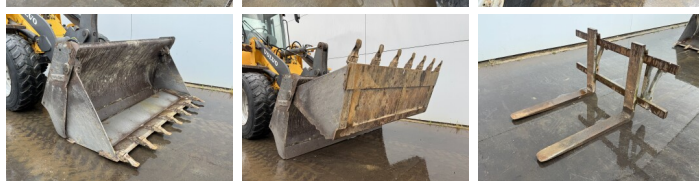

Volvo

Volvo L30B

€ 19.500excl.

Year **2008**
Reference number **BC000320**
Hours **9.617**

Algemeen

Type **L30B**
Location **Veldhoven, Netherlands**
Certificaat **CE**

Description

Available at Boss Machinery! This Volvo L30B Wheel Loader from 2008 has an engine power of 52 kW and counts 9617 operational hours. The total weight of this Volvo L30B is 6650 kg and the dimensions are 5.41 x 1.92 x 2.83. Furthermore, this L30B is equipped with Quick coupler. The Volvo Wheel Loader also has a CE marking. Do you want more information or do you want to try the Volvo L30B at our yard? Please let us know.

Maten / Gewichten

L*W*H: **5.41 x 1.92 x 2.83**
Weight: **6650**

Technische informatie

Drive configurations **4x4**

Motor informatie

Engine brand: **Volvo**
Engine model: **D3.6DC**
Cylinders: **4**
Turbo
Capacity in kW: **52**

Banden / Rupsen

15% 15% **335/80R20**
15% 15% **335/80R20**

Opties