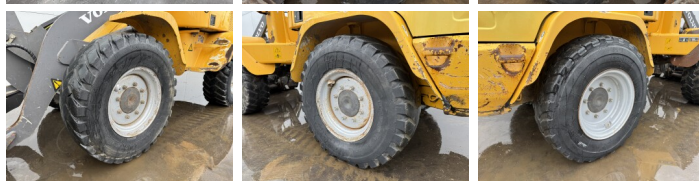

Volvo

Volvo L30B

€ 19.500excl.

Year **2008**
Reference number **BC000320**
Hours **9.617**

Algemeen

Type **L30B**
Location **Veldhoven, Netherlands**
Certificaat **CE**

Description

Available at Boss Machinery! This Volvo L30B Wheel Loader from 2008 has an engine power of 52 kW and counts 9617 operational hours. The total weight of this Volvo L30B is 6650 kg and the dimensions are 5.41 x 1.92 x 2.83. Furthermore, this L30B is equipped with Quick coupler. The Volvo Wheel Loader also has a CE marking. Do you want more information or do you want to try the Volvo L30B at our yard? Please let us know.

Maten / Gewichten

L*W*H: **5.41 x 1.92 x 2.83**
Weight: **6650**

Technische informatie

Drive configurations **4x4**

Motor informatie

Engine brand: **Volvo**
Engine model: **D3.6DC**
Cylinders: **4**
Turbo
Capacity in kW: **52**

Banden / Rupsen

15% 15% **335/80R20**
15% 15% **335/80R20**

Opties

Quick coupler