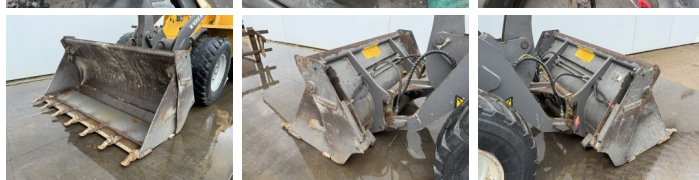

Volvo

Volvo L30B

€ 19.500excl.

Year **2008**
Reference number **BC000320**
Hours **9.617**

Algemeen

Type **L30B**
Location **Veldhoven, Netherlands**
Certificaat **CE**

Description

Available at Boss Machinery! This Volvo L30B Wheel Loader from 2008 has an engine power of 52 kW and counts 9617 operational hours. The total weight of this Volvo L30B is 6650 kg and the dimensions are 5.41 x 1.92 x 2.83. Furthermore, this L30B is equipped with Quick coupler. The Volvo Wheel Loader also has a CE marking. Do you want more information or do you want to try the Volvo L30B at our yard? Please let us know.

Maten / Gewichten

L*W*H: **5.41 x 1.92 x 2.83**
Weight: **6650**

Technische informatie

Drive configurations **4x4**

Motor informatie

Engine brand: **Volvo**
Engine model: **D3.6DC**
Cylinders: **4**
Turbo
Capacity in kW: **52**

Banden / Rupsen

15% 15% **335/80R20**
15% 15% **335/80R20**

Opties