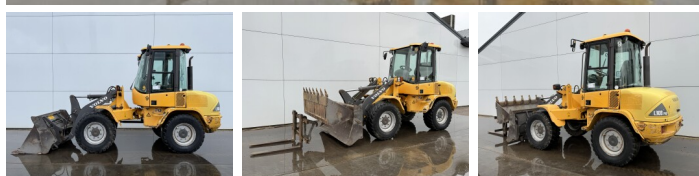

Volvo

Volvo L30B

€ 19.500excl.

Year **2008**
Reference number **BC000320**
Hours **9.617**

Algemeen

Type **L30B**
Location **Veldhoven, Netherlands**
Certificaat **CE**

Description

Available at Boss Machinery! This Volvo L30B Wheel Loader from 2008 has an engine power of 52 kW and counts 9617 operational hours. The total weight of this Volvo L30B is 6650 kg and the dimensions are 5.41 x 1.92 x 2.83. Furthermore, this L30B is equipped with Quick coupler. The Volvo Wheel Loader also has a CE marking. Do you want more information or do you want to try the Volvo L30B at our yard? Please let us know.

Maten / Gewichten

L*W*H: **5.41 x 1.92 x 2.83**
Weight: **6650**

Technische informatie

Drive configurations **4x4**

Motor informatie

Engine brand: **Volvo**
Engine model: **D3.6DC**
Cylinders: **4**
Turbo
Capacity in kW: **52**

Banden / Rupsen

15% 15% **335/80R20**
15% 15% **335/80R20**

Opties