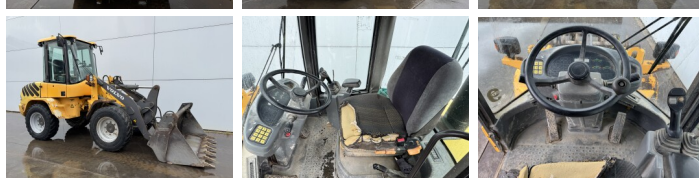

Volvo

Volvo L30B

€ 19.500excl.

Year **2008**
Reference number **BC000320**
Hours **9.617**

Algemeen

Type **L30B**
Location **Veldhoven, Netherlands**
Certificaat **CE**

Description

Available at Boss Machinery! This Volvo L30B Wheel Loader from 2008 has an engine power of 52 kW and counts 9617 operational hours. The total weight of this Volvo L30B is 6650 kg and the dimensions are 5.41 x 1.92 x 2.83. Furthermore, this L30B is equipped with Quick coupler. The Volvo Wheel Loader also has a CE marking. Do you want more information or do you want to try the Volvo L30B at our yard? Please let us know.

Maten / Gewichten

L*W*H: **5.41 x 1.92 x 2.83**
Weight: **6650**

Technische informatie

Drive configurations **4x4**

Motor informatie

Engine brand: **Volvo**
Engine model: **D3.6DC**
Cylinders: **4**
Turbo
Capacity in kW: **52**

Banden / Rupsen

15% 15% **335/80R20**
15% 15% **335/80R20**

Opties