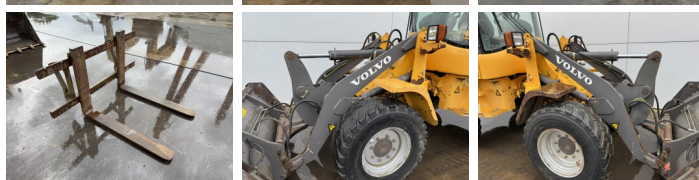

Volvo

Volvo L30B

€ 19.500excl.

Year **2008**
Reference number **BC000320**
Hours **9.617**

Algemeen

Type **L30B**
Location **Veldhoven, Netherlands**
Certificaat **CE**

Description

Available at Boss Machinery! This Volvo L30B Wheel Loader from 2008 has an engine power of 52 kW and counts 9617 operational hours. The total weight of this Volvo L30B is 6650 kg and the dimensions are 5.41 x 1.92 x 2.83. Furthermore, this L30B is equipped with Quick coupler. The Volvo Wheel Loader also has a CE marking. Do you want more information or do you want to try the Volvo L30B at our yard? Please let us know.

Maten / Gewichten

L*W*H: **5.41 x 1.92 x 2.83**
Weight: **6650**

Technische informatie

Drive configurations **4x4**

Motor informatie

Engine brand: **Volvo**
Engine model: **D3.6DC**
Cylinders: **4**
Turbo
Capacity in kW: **52**

Banden / Rupsen

15% 15% **335/80R20**
15% 15% **335/80R20**

Opties