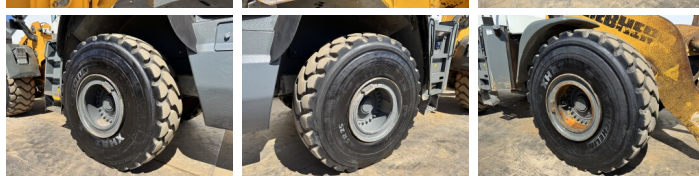

Banden / Rupsen

30% 30% **26.5R25**
30% 30% **26.5R25**