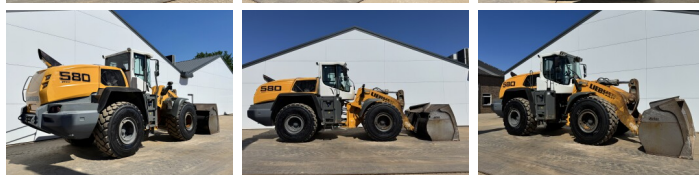

Banden / Rupsen

30% 30% **26.5R25**
30% 30% **26.5R25**