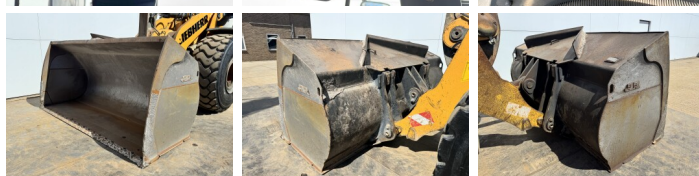

Banden / Rupsen

30% 30% **26.5R25**
30% 30% **26.5R25**