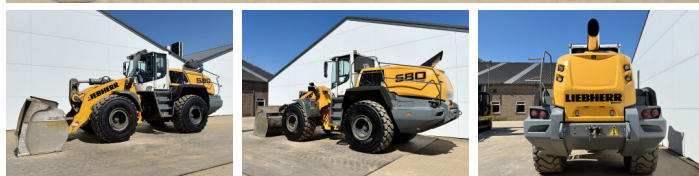

Banden / Rupsen

30% 30% **26.5R25**
30% 30% **26.5R25**