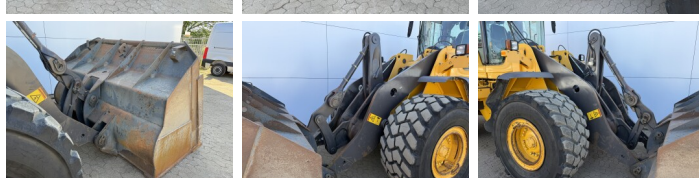

Volvo

Volvo L120F

Year **2009**
Reference number **BM007474**
Hours **12.439**

Algemeen

Type **L120F**
Location **Veldhoven, Netherlands**
Certificaat **CE**
Available at Boss Machinery! This Volvo L120F Wheel Loader from 2009 has an engine power of 179 kW and counts 12439 operational hours. The total weight of this Volvo L120F is 22000 kg and the dimensions are 8.15 x 2.69 x 3.31. Furthermore, this L120F is equipped with Camera, Radio, Air Conditioning, Climate Control, Central greasing. The Volvo Wheel Loader also has a CE marking. Do you want more information or do you want to try the Volvo L120F at our yard? Please let us know.

Description

Maten / Gewichten

L*W*H: **8.15 x 2.69 x 3.31**
Weight: **22000**

Technische informatie

Drive configurations **4x4**

Motor informatie

Engine brand: **Volvo**
Engine model: **D7E**
Cylinders: **6**
Turbo
Capacity in kW: **179**

Banden / Rupsen

80% 80% **650/65R25**
60% 60% **650/65R25**

Opties

Camera

Radio
Air Conditioning
Climate Control
Central greasing