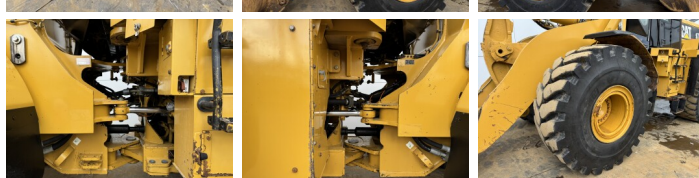

Caterpillar

Caterpillar 972H

Year **2006**
Reference number **BM007440**
Hours **21.315**

Algemeen

Type 972H
Location Veldhoven, Netherlands
Certificaat CE

Available at Boss Machinery! This Caterpillar 972H Wheel Loader from 2006 has an engine power of 214 kW and counts 21315 operational hours. The total weight of this Caterpillar 972H is 26100 kg and the dimensions are 9.73 x 3.26 x 3.58. Furthermore, this 972H is equipped with Bluetooth, Air Conditioning, Radio, Central greasing. The Caterpillar Wheel Loader also has a CE marking. Do you want more information or do you want to try the Caterpillar 972H at our yard? Please let us know.

Description

Maten / Gewichten

L*W*H: 9.73 x 3.26 x 3.58
Weight: 26100

Technische informatie

Drive configurations 4x4

Motor informatie

Engine brand: Caterpillar
Engine model: C13
Cylinders: 6
Turbo
Capacity in kW: 214

Banden / Rupsen

90% 90% 26.5R25
10% 90% 26.5R25

Opties

Bluetooth

Air Conditioning
Radio
Central greasing