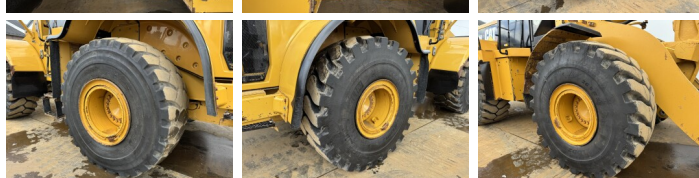

Caterpillar

Caterpillar 972H

Year **2006**
Reference number **BM007440**
Hours **21.315**

Algemeen

Type 972H
Location Veldhoven, Netherlands
Certificaat CE

Available at Boss Machinery! This Caterpillar 972H Wheel Loader from 2006 has an engine power of 214 kW and counts 21315 operational hours. The total weight of this Caterpillar 972H is 26100 kg and the dimensions are 9.73 x 3.26 x 3.58. Furthermore, this 972H is equipped with Bluetooth, Air Conditioning, Radio, Central greasing. The Caterpillar Wheel Loader also has a CE marking. Do you want more information or do you want to try the Caterpillar 972H at our yard? Please let us know.

Description

Maten / Gewichten

L*W*H: 9.73 x 3.26 x 3.58
Weight: 26100

Technische informatie

Drive configurations 4x4

Motor informatie

Engine brand: Caterpillar
Engine model: C13
Cylinders: 6
Turbo
Capacity in kW: 214

Banden / Rupsen

90% 90% 26.5R25
10% 90% 26.5R25

Opties

Bluetooth

Air Conditioning
Radio
Central greasing