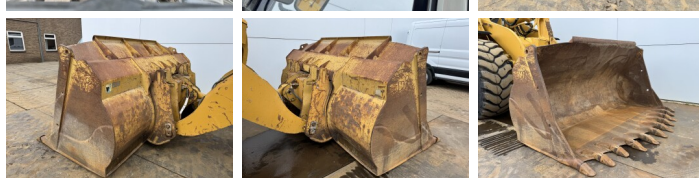

Opties

Bluetooth