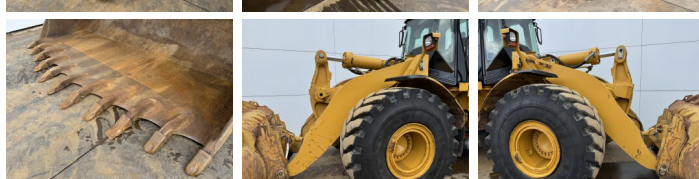

Caterpillar

Caterpillar 972H

Year **2006**
Reference number **BM007440**
Hours **21.315**

Algemeen

Type 972H
Location Veldhoven, Netherlands
Certificaat CE

Available at Boss Machinery! This Caterpillar 972H Wheel Loader from 2006 has an engine power of 214 kW and counts 21315 operational hours. The total weight of this Caterpillar 972H is 26100 kg and the dimensions are 9.73 x 3.26 x 3.58. Furthermore, this 972H is equipped with Bluetooth, Air Conditioning, Radio, Central greasing. The Caterpillar Wheel Loader also has a CE marking. Do you want more information or do you want to try the Caterpillar 972H at our yard? Please let us know.

Description

Maten / Gewichten

L*W*H: 9.73 x 3.26 x 3.58
Weight: 26100

Technische informatie

Drive configurations 4x4

Motor informatie

Engine brand: Caterpillar
Engine model: C13
Cylinders: 6
Turbo
Capacity in kW: 214

Banden / Rupsen

90% 90% 26.5R25
10% 90% 26.5R25

Opties

Bluetooth

Air Conditioning
Radio
Central greasing