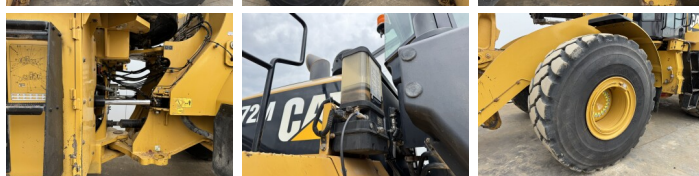

Description

Available at Boss Machinery! This Caterpillar 972M Wheel Loader from 2015 has an engine power of 247 kW and counts 21641 operational hours. The total weight of this Caterpillar 972M is 24800 kg and the dimensions are 9.75 x 3.25 x 3.58. Furthermore, this 972M is equipped with Electrical Mirrors, Bluetooth, Radio, Climate Control, Air Conditioning, Heated Seat, Camera, Joystick steering, Central greasing. The Caterpillar Wheel Loader also has a CE marking. Do you want more information or do you want to try the Caterpillar 972M at our yard? Please let us know.

Maten / Gewichten

L*W*H: **9.75 x 3.25 x 3.58**
Weight: **24800**

Technische informatie

Drive configurations **4x4**

Motor informatie

Engine brand: **Caterpillar**
Engine model: **C9.3**
Cylinders: **6**
Turbo
Capacity in kW: **247**

Banden / Rupsen

60% 60% **26.5R25**
60% 60% **26.5R25**

Opties

Electrical Mirrors

Bluetooth

Radio

Climate Control

Air Conditioning