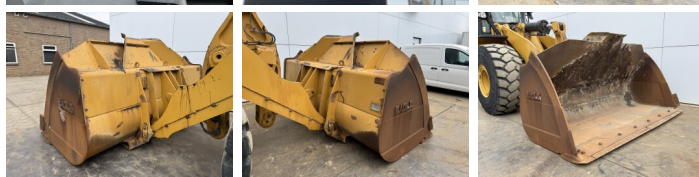

Description

Available at Boss Machinery! This Caterpillar 972M Wheel Loader from 2015 has an engine power of 247 kW and counts 21641 operational hours. The total weight of this Caterpillar 972M is 24800 kg and the dimensions are 9.75 x 3.25 x 3.58. Furthermore, this 972M is equipped with Electrical Mirrors, Bluetooth, Radio, Climate Control, Air Conditioning, Heated Seat, Camera, Joystick steering, Central greasing. The Caterpillar Wheel Loader also has a CE marking. Do you want more information or do you want to try the Caterpillar 972M at our yard? Please let us know.

Maten / Gewichten

L*W*H: **9.75 x 3.25 x 3.58**
Weight: **24800**

Technische informatie

Drive configurations **4x4**

Motor informatie

Engine brand: **Caterpillar**
Engine model: **C9.3**
Cylinders: **6**
Turbo
Capacity in kW: **247**

Banden / Rupsen

60% 60% **26.5R25**
60% 60% **26.5R25**

Opties

Electrical Mirrors

Bluetooth

Radio

Climate Control

Air Conditioning