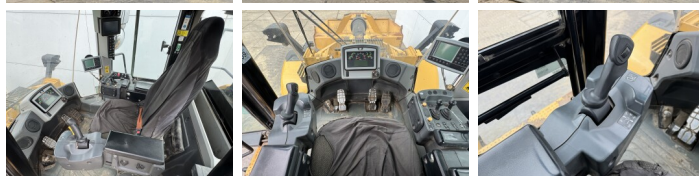

Caterpillar

Caterpillar 972M

BOSS

MACHINERY

€ 49.500excl.

Year **2015**
Reference number **BM007482**
Hours **21.641**

Algemeen

Type **972M**
Location **Veldhoven, Netherlands**
Certificaat **CE**

Description

Available at Boss Machinery! This Caterpillar 972M Wheel Loader from 2015 has an engine power of 247 kW and counts 21641 operational hours. The total weight of this Caterpillar 972M is 24800 kg and the dimensions are 9.75 x 3.25 x 3.58. Furthermore, this 972M is equipped with Electrical Mirrors, Bluetooth, Radio, Climate Control, Air Conditioning, Heated Seat, Camera, Joystick steering, Central greasing. The Caterpillar Wheel Loader also has a CE marking. Do you want more information or do you want to try the Caterpillar 972M at our yard? Please let us know.

Maten / Gewichten

L*W*H: **9.75 x 3.25 x 3.58**
Weight: **24800**

Technische informatie

Drive configurations **4x4**

Motor informatie

Engine brand: **Caterpillar**
Engine model: **C9.3**
Cylinders: **6**
Turbo
Capacity in kW: **247**

Banden / Rupsen

60% 60% **26.5R25**
60% 60% **26.5R25**