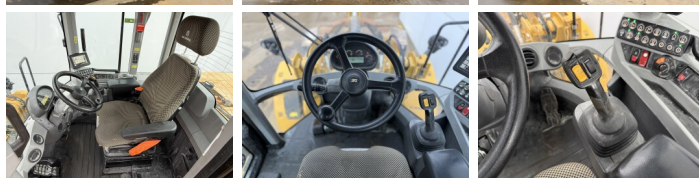

Caterpillar

Caterpillar 926M

BOSS
MACHINERY

€ 59.500excl.

Year **2021**
Reference number **BM007488**
Hours **7.473**

Algemeen

Type **926M**
Location **Veldhoven, Netherlands**
Certificaat **CE**

Description

Available at Boss Machinery! This Caterpillar 926M Wheel Loader from 2021 has an engine power of 125 kW and counts 7473 operational hours. The total weight of this Caterpillar 926M is 13400 kg and the dimensions are 7.13 x 2.5 x 3.40. Furthermore, this 926M is equipped with Climate Control, Radio, Camera, Heated Seat, Central greasing. The Caterpillar Wheel Loader also has a CE marking. Do you want more information or do you want to try the Caterpillar 926M at our yard? Please let us know.

Maten / Gewichten

L*W*H: **7.13 x 2.5 x 3.40**
Weight: **13400**

Technische informatie

Drive configurations **4x4**

Motor informatie

Engine brand: **Caterpillar**
Engine model: **C7.1**
Cylinders: **6**
Turbo
Capacity in kW: **125**

Banden / Rupsen

30% 30% **20.5R25**
30% 40% **20.5R25**