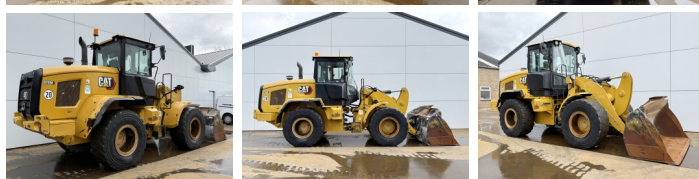

Caterpillar

Caterpillar 926M

BOSS
MACHINERY

€ 59.500excl.

Year **2021**
Reference number **BM007488**
Hours **7.473**

Algemeen

Type **926M**
Location **Veldhoven, Netherlands**
Certificaat **CE**

Description

Available at Boss Machinery! This Caterpillar 926M Wheel Loader from 2021 has an engine power of 125 kW and counts 7473 operational hours. The total weight of this Caterpillar 926M is 13400 kg and the dimensions are 7.13 x 2.5 x 3.40. Furthermore, this 926M is equipped with Climate Control, Radio, Camera, Heated Seat, Central greasing. The Caterpillar Wheel Loader also has a CE marking. Do you want more information or do you want to try the Caterpillar 926M at our yard? Please let us know.

Maten / Gewichten

L*W*H: **7.13 x 2.5 x 3.40**
Weight: **13400**

Technische informatie

Drive configurations **4x4**

Motor informatie

Engine brand: **Caterpillar**
Engine model: **C7.1**
Cylinders: **6**
Turbo
Capacity in kW: **125**

Banden / Rupsen

30% 30% **20.5R25**
30% 40% **20.5R25**