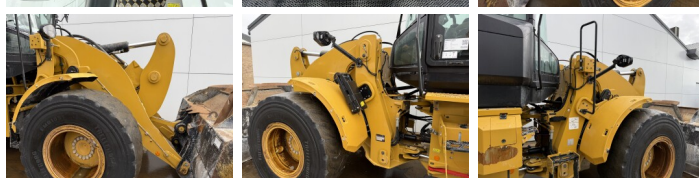

Caterpillar

Caterpillar 926M

BOSS
MACHINERY

€ 59.500excl.

Year **2021**
Reference number **BM007488**
Hours **7.473**

Algemeen

Type **926M**
Location **Veldhoven, Netherlands**
Certificaat **CE**

Description

Available at Boss Machinery! This Caterpillar 926M Wheel Loader from 2021 has an engine power of 125 kW and counts 7473 operational hours. The total weight of this Caterpillar 926M is 13400 kg and the dimensions are 7.13 x 2.5 x 3.40. Furthermore, this 926M is equipped with Climate Control, Radio, Camera, Heated Seat, Central greasing. The Caterpillar Wheel Loader also has a CE marking. Do you want more information or do you want to try the Caterpillar 926M at our yard? Please let us know.

Maten / Gewichten

L*W*H: **7.13 x 2.5 x 3.40**
Weight: **13400**

Technische informatie

Drive configurations **4x4**

Motor informatie

Engine brand: **Caterpillar**
Engine model: **C7.1**
Cylinders: **6**
Turbo
Capacity in kW: **125**

Banden / Rupsen

30% 30% **20.5R25**
30% 40% **20.5R25**