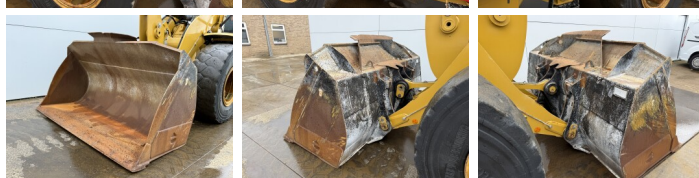

Caterpillar

Caterpillar 926M

BOSS
MACHINERY

€ 59.500excl.

Year **2021**
Reference number **BM007488**
Hours **7.473**

Algemeen

Type **926M**
Location **Veldhoven, Netherlands**
Certificaat **CE**

Description

Available at Boss Machinery! This Caterpillar 926M Wheel Loader from 2021 has an engine power of 125 kW and counts 7473 operational hours. The total weight of this Caterpillar 926M is 13400 kg and the dimensions are 7.13 x 2.5 x 3.40. Furthermore, this 926M is equipped with Climate Control, Radio, Camera, Heated Seat, Central greasing. The Caterpillar Wheel Loader also has a CE marking. Do you want more information or do you want to try the Caterpillar 926M at our yard? Please let us know.

Maten / Gewichten

L*W*H: **7.13 x 2.5 x 3.40**
Weight: **13400**

Technische informatie

Drive configurations **4x4**

Motor informatie

Engine brand: **Caterpillar**
Engine model: **C7.1**
Cylinders: **6**
Turbo
Capacity in kW: **125**

Banden / Rupsen

30% 30% **20.5R25**
30% 40% **20.5R25**