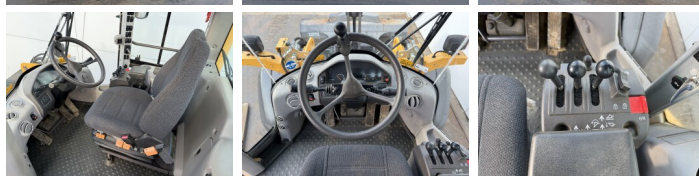

Volvo

Volvo L60G

€ 119.000excl.

Year **2014**
Reference number **BM007403**
Hours **506**

Algemeen

Type **L60G**
Location **Veldhoven, Netherlands**
Certificaat **CE**

Description

Available at Boss Machinery! This Volvo L60G Wheel Loader from 2014 has an engine power of 120 kW and counts 506 operational hours. The total weight of this Volvo L60G is 13600 kg and the dimensions are 7.53 x 2.50 x 3.28. Furthermore, this L60G is equipped with Camera, Electrical Mirrors, Bluetooth, Radio, Climate Control, Air Conditioning, Quick coupler. The Volvo Wheel Loader also has a CE marking. Do you want more information or do you want to try the Volvo L60G at our yard? Please let us know.

Maten / Gewichten

L*W*H: **7.53 x 2.50 x 3.28**
Weight: **13600**

Technische informatie

German Machine
Drive configurations **4x4**

Motor informatie

Engine brand: **Volvo**
Engine model: **D6H**
Cylinders: **6**
Turbo
Capacity in kW: **120**

Banden / Rupsen

80% 80% **20.5R25**
80% 80% **20.5R25**

BOSS

MACHINERY

Opties

Camera

Electrical Mirrors

Bluetooth

Radio

Climate Control

Air Conditioning

Quick coupler