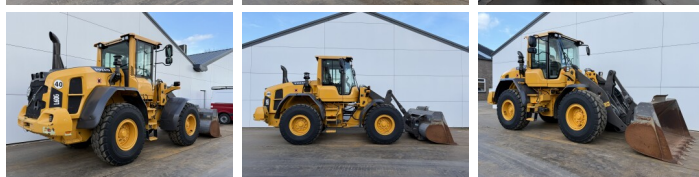

Volvo

Volvo L60G

€ 119.000excl.

Year **2014**
Reference number **BM007403**
Hours **506**

Algemeen

Type **L60G**
Location **Veldhoven, Netherlands**
Certificaat **CE**

Description

Available at Boss Machinery! This Volvo L60G Wheel Loader from 2014 has an engine power of 120 kW and counts 506 operational hours. The total weight of this Volvo L60G is 13600 kg and the dimensions are 7.53 x 2.50 x 3.28. Furthermore, this L60G is equipped with Camera, Electrical Mirrors, Bluetooth, Radio, Climate Control, Air Conditioning, Quick coupler. The Volvo Wheel Loader also has a CE marking. Do you want more information or do you want to try the Volvo L60G at our yard? Please let us know.

Maten / Gewichten

L*W*H: **7.53 x 2.50 x 3.28**
Weight: **13600**

Technische informatie

German Machine
Drive configurations **4x4**

Motor informatie

Engine brand: **Volvo**
Engine model: **D6H**
Cylinders: **6**
Turbo
Capacity in kW: **120**

Banden / Rupsen

80% 80% **20.5R25**
80% 80% **20.5R25**

BOSS

MACHINERY