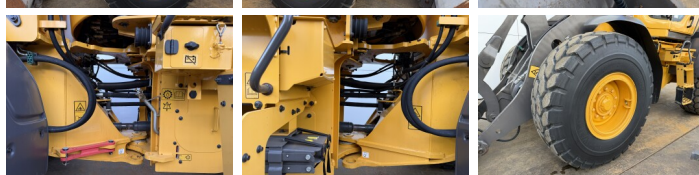

Volvo

Volvo L60G

€ 119.000excl.

Year **2014**
Reference number **BM007403**
Hours **506**

Algemeen

Type **L60G**
Location **Veldhoven, Netherlands**
Certificaat **CE**

Description

Available at Boss Machinery! This Volvo L60G Wheel Loader from 2014 has an engine power of 120 kW and counts 506 operational hours. The total weight of this Volvo L60G is 13600 kg and the dimensions are 7.53 x 2.50 x 3.28. Furthermore, this L60G is equipped with Camera, Electrical Mirrors, Bluetooth, Radio, Climate Control, Air Conditioning, Quick coupler. The Volvo Wheel Loader also has a CE marking. Do you want more information or do you want to try the Volvo L60G at our yard? Please let us know.

Maten / Gewichten

L*W*H: **7.53 x 2.50 x 3.28**
Weight: **13600**

Technische informatie

German Machine
Drive configurations **4x4**

Motor informatie

Engine brand: **Volvo**
Engine model: **D6H**
Cylinders: **6**
Turbo
Capacity in kW: **120**

Banden / Rupsen

80% 80% **20.5R25**
80% 80% **20.5R25**

BOSS

MACHINERY

Opties

Camera

Electrical Mirrors

Bluetooth