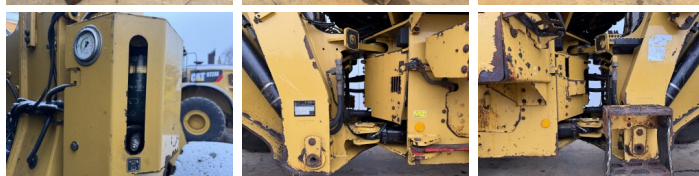

Caterpillar

Caterpillar 926M

BOSS
MACHINERY

€ 36.000excl.

Year **2019**
Reference number **BM007219**
Hours **14.991**

Algemeen

Type **926M**
Location **Veldhoven, Netherlands**
Dutch vehicle
Certificaat **CE + EPA**

Description

Available at Boss Machinery! This Caterpillar 926M Wheel Loader from 2019 has an engine power of 126 kW and counts 14991 operational hours. Always worked in The Netherlands. The total weight of this Caterpillar 926M is 13400 kg and the dimensions are 7.13 x 2.5 x 3.40. Furthermore, this 926M is equipped with Radio, Electrical Mirrors, Bluetooth, Weighing system, Quick coupler, Climate Control, Pressurised Cabin, Air Conditioning, Ventilated Seat, Heated Seat, Camera, Central greasing. The Caterpillar Wheel Loader also has a CE + EPA marking. Do you want more information or do you want to try the Caterpillar 926M at our yard? Please let us know.

Maten / Gewichten

Weight: **13400**
L*W*H: **7.13 x 2.5 x 3.40**

Technische informatie

Drive configurations **4x4**

Motor informatie

Engine brand: **Caterpillar**
Engine model: **C7.1**
Cylinders: **6**
Turbo
Capacity in kW: **126**