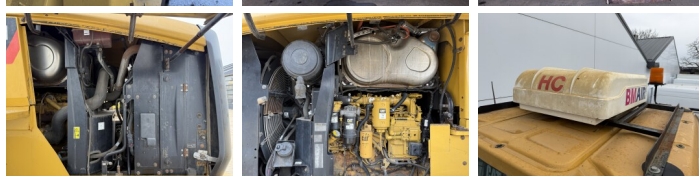

Caterpillar

Caterpillar 926M

BOSS
MACHINERY

€ 36.000excl.

Year **2019**
Reference number **BM007219**
Hours **14.991**

Algemeen

Type **926M**
Location **Veldhoven, Netherlands**
Dutch vehicle
Certificaat **CE + EPA**

Description

Available at Boss Machinery! This Caterpillar 926M Wheel Loader from 2019 has an engine power of 126 kW and counts 14991 operational hours. Always worked in The Netherlands. The total weight of this Caterpillar 926M is 13400 kg and the dimensions are 7.13 x 2.5 x 3.40. Furthermore, this 926M is equipped with Radio, Electrical Mirrors, Bluetooth, Weighing system, Quick coupler, Climate Control, Pressurised Cabin, Air Conditioning, Ventilated Seat, Heated Seat, Camera, Central greasing. The Caterpillar Wheel Loader also has a CE + EPA marking. Do you want more information or do you want to try the Caterpillar 926M at our yard? Please let us know.

Maten / Gewichten

Weight: **13400**
L*W*H: **7.13 x 2.5 x 3.40**

Technische informatie

Drive configurations **4x4**

Motor informatie

Engine brand: **Caterpillar**
Engine model: **C7.1**
Cylinders: **6**
Turbo
Capacity in kW: **126**