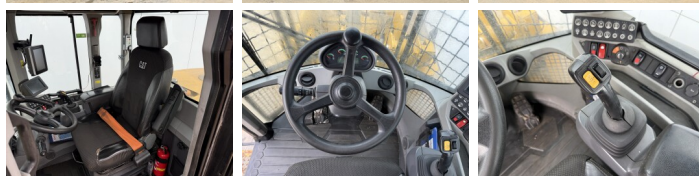

Caterpillar

Caterpillar 926M

BOSS
MACHINERY

€ 36.000excl.

Year **2019**
Reference number **BM007219**
Hours **14.991**

Algemeen

Type **926M**
Location **Veldhoven, Netherlands**
Dutch vehicle
Certificaat **CE + EPA**

Description

Available at Boss Machinery! This Caterpillar 926M Wheel Loader from 2019 has an engine power of 126 kW and counts 14991 operational hours. Always worked in The Netherlands. The total weight of this Caterpillar 926M is 13400 kg and the dimensions are 7.13 x 2.5 x 3.40. Furthermore, this 926M is equipped with Radio, Electrical Mirrors, Bluetooth, Weighing system, Quick coupler, Climate Control, Pressurised Cabin, Air Conditioning, Ventilated Seat, Heated Seat, Camera, Central greasing. The Caterpillar Wheel Loader also has a CE + EPA marking. Do you want more information or do you want to try the Caterpillar 926M at our yard? Please let us know.

Maten / Gewichten

Weight: **13400**
L*W*H: **7.13 x 2.5 x 3.40**

Technische informatie

Drive configurations **4x4**

Motor informatie

Engine brand: **Caterpillar**
Engine model: **C7.1**
Cylinders: **6**
Turbo
Capacity in kW: **126**