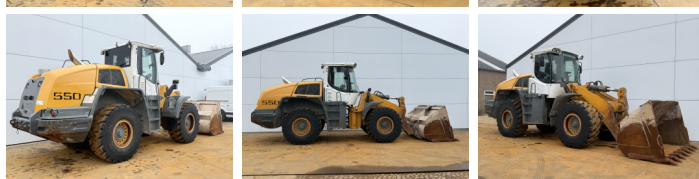

Liebherr

Liebherr L550

€ 39.500excl.

Year **2015**
Reference number **BM007250**
Hours **12.729**

Algemeen

Type **L550**
Location **Veldhoven, Netherlands**
Certificaat **CE + EPA**
Description **Available at Boss Machinery! This Liebherr L550 Wheel Loader from 2015 has an engine power of 140 kW and counts 12729 operational hours. The total weight of this Liebherr L550 is 20500 kg and the dimensions are -. Furthermore, this L550 is equipped with Bluetooth, Heated Seat, Air Conditioning, Camera, Radio, Central greasing. The Liebherr Wheel Loader also has a CE + EPA marking. Do you want more information or do you want to try the Liebherr L550 at our yard? Please let us know.**

Maten / Gewichten

Weight: **20500**

Technische informatie

Drive configurations **4x4**

Motor informatie

Engine brand: **Liebherr**
Engine model: **D934 A7**
Cylinders: **6**
Turbo
Capacity in kW: **140**

Banden / Rupsen

70% 70% **20.5R25**
60% 60% **20.5R25**

BOSS

MACHINERY

Opties

Bluetooth
Heated Seat
Air Conditioning
Camera
Radio
Central greasing