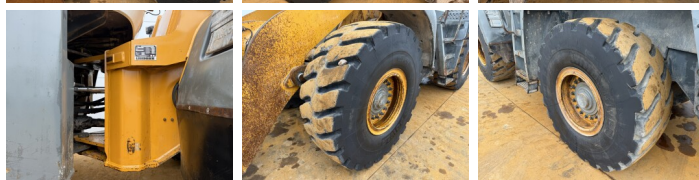

Liebherr

Liebherr L550

€ 39.500excl.

Year **2015**
Reference number **BM007250**
Hours **12.729**

Algemeen

Type **L550**
Location **Veldhoven, Netherlands**
Certificaat **CE + EPA**
Description **Available at Boss Machinery! This Liebherr L550 Wheel Loader from 2015 has an engine power of 140 kW and counts 12729 operational hours. The total weight of this Liebherr L550 is 20500 kg and the dimensions are -. Furthermore, this L550 is equipped with Bluetooth, Heated Seat, Air Conditioning, Camera, Radio, Central greasing. The Liebherr Wheel Loader also has a CE + EPA marking. Do you want more information or do you want to try the Liebherr L550 at our yard? Please let us know.**

Maten / Gewichten

Weight: **20500**

Technische informatie

Drive configurations **4x4**

Motor informatie

Engine brand: **Liebherr**
Engine model: **D934 A7**
Cylinders: **6**
Turbo
Capacity in kW: **140**

Banden / Rupsen

70% 70% **20.5R25**
60% 60% **20.5R25**

BOSS

MACHINERY

Opties

Bluetooth
Heated Seat
Air Conditioning
Camera
Radio
Central greasing