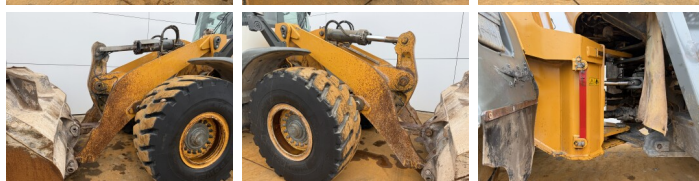

Liebherr

Liebherr L550

€ 39.500excl.

Year **2015**
Reference number **BM007250**
Hours **12.729**

Algemeen

Type **L550**
Location **Veldhoven, Netherlands**
Certificaat **CE + EPA**
Description **Available at Boss Machinery! This Liebherr L550 Wheel Loader from 2015 has an engine power of 140 kW and counts 12729 operational hours. The total weight of this Liebherr L550 is 20500 kg and the dimensions are -. Furthermore, this L550 is equipped with Bluetooth, Heated Seat, Air Conditioning, Camera, Radio, Central greasing. The Liebherr Wheel Loader also has a CE + EPA marking. Do you want more information or do you want to try the Liebherr L550 at our yard? Please let us know.**

Maten / Gewichten

Weight: **20500**

Technische informatie

Drive configurations **4x4**

Motor informatie

Engine brand: **Liebherr**
Engine model: **D934 A7**
Cylinders: **6**
Turbo
Capacity in kW: **140**

Banden / Rupsen

70% 70% **20.5R25**
60% 60% **20.5R25**

BOSS

MACHINERY

Opties

Bluetooth
Heated Seat
Air Conditioning
Camera
Radio
Central greasing