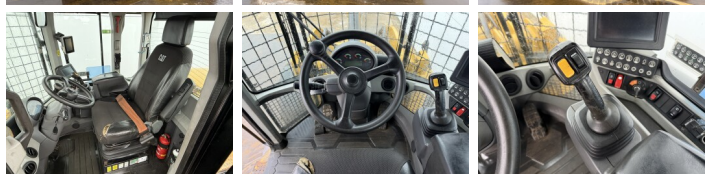

Caterpillar

Caterpillar 926M

BOSS
MACHINERY

€ 34.500excl.

Year **2019**
Reference number **BM007220**
Hours **17.460**

Algemeen

Type **926M**
Location **Veldhoven, Netherlands**
Dutch vehicle
Certificaat **CE + EPA**

Description

Available at Boss Machinery! This Caterpillar 926M Wheel Loader from 2019 has an engine power of 114 kW and counts 17460 operational hours. Always worked in The Netherlands. The total weight of this Caterpillar 926M is 13400 kg and the dimensions are 7.13 x 2.50 x 3.40. Furthermore, this 926M is equipped with Quick coupler, Climate Control, Air Conditioning, Ventilated Seat, Heated Seat, Camera, Radio, Electrical Mirrors, Bluetooth, Weighing system, Central greasing. The Caterpillar Wheel Loader also has a CE + EPA marking. Do you want more information or do you want to try the Caterpillar 926M at our yard? Please let us know.

Maten / Gewichten

L*W*H: **7.13 x 2.50 x 3.40**
Weight: **13400**

Technische informatie

Drive configurations **4x4**

Motor informatie

Engine brand: **Caterpillar**
Engine model: **C7.1**
Cylinders: **6**
Turbo
Capacity in kW: **114**