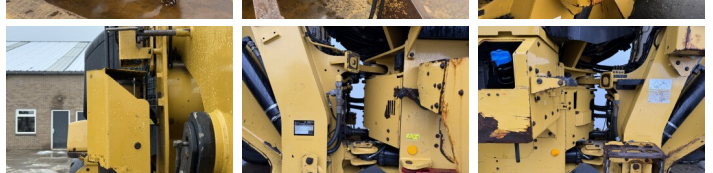

Caterpillar

Caterpillar 926M

BOSS
MACHINERY

€ 34.500excl.

Year **2019**
Reference number **BM007220**
Hours **17.460**

Algemeen

Type **926M**
Location **Veldhoven, Netherlands**
Dutch vehicle
Certificaat **CE + EPA**

Description

Available at Boss Machinery! This Caterpillar 926M Wheel Loader from 2019 has an engine power of 114 kW and counts 17460 operational hours. Always worked in The Netherlands. The total weight of this Caterpillar 926M is 13400 kg and the dimensions are 7.13 x 2.50 x 3.40. Furthermore, this 926M is equipped with Quick coupler, Climate Control, Air Conditioning, Ventilated Seat, Heated Seat, Camera, Radio, Electrical Mirrors, Bluetooth, Weighing system, Central greasing. The Caterpillar Wheel Loader also has a CE + EPA marking. Do you want more information or do you want to try the Caterpillar 926M at our yard? Please let us know.

Maten / Gewichten

L*W*H: **7.13 x 2.50 x 3.40**
Weight: **13400**

Technische informatie

Drive configurations **4x4**

Motor informatie

Engine brand: **Caterpillar**
Engine model: **C7.1**
Cylinders: **6**
Turbo
Capacity in kW: **114**