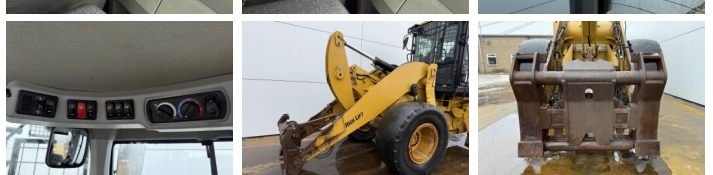

Caterpillar

Caterpillar 926M

BOSS
MACHINERY

€ 34.500excl.

Year **2019**
Reference number **BM007220**
Hours **17.460**

Algemeen

Type **926M**
Location **Veldhoven, Netherlands**
Dutch vehicle
Certificaat **CE + EPA**

Description

Available at Boss Machinery! This Caterpillar 926M Wheel Loader from 2019 has an engine power of 114 kW and counts 17460 operational hours. Always worked in The Netherlands. The total weight of this Caterpillar 926M is 13400 kg and the dimensions are 7.13 x 2.50 x 3.40. Furthermore, this 926M is equipped with Quick coupler, Climate Control, Air Conditioning, Ventilated Seat, Heated Seat, Camera, Radio, Electrical Mirrors, Bluetooth, Weighing system, Central greasing. The Caterpillar Wheel Loader also has a CE + EPA marking. Do you want more information or do you want to try the Caterpillar 926M at our yard? Please let us know.

Maten / Gewichten

L*W*H: **7.13 x 2.50 x 3.40**
Weight: **13400**

Technische informatie

Drive configurations **4x4**

Motor informatie

Engine brand: **Caterpillar**
Engine model: **C7.1**
Cylinders: **6**
Turbo
Capacity in kW: **114**