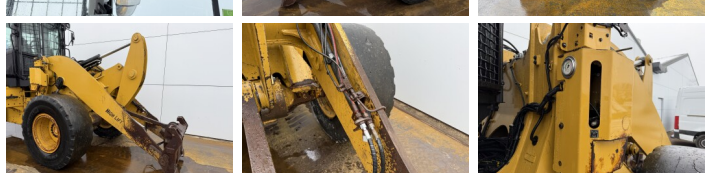

Caterpillar

Caterpillar 926M

BOSS
MACHINERY

€ 34.500excl.

Year **2019**
Reference number **BM007220**
Hours **17.460**

Algemeen

Type **926M**
Location **Veldhoven, Netherlands**
Dutch vehicle
Certificaat **CE + EPA**

Description

Available at Boss Machinery! This Caterpillar 926M Wheel Loader from 2019 has an engine power of 114 kW and counts 17460 operational hours. Always worked in The Netherlands. The total weight of this Caterpillar 926M is 13400 kg and the dimensions are 7.13 x 2.50 x 3.40. Furthermore, this 926M is equipped with Quick coupler, Climate Control, Air Conditioning, Ventilated Seat, Heated Seat, Camera, Radio, Electrical Mirrors, Bluetooth, Weighing system, Central greasing. The Caterpillar Wheel Loader also has a CE + EPA marking. Do you want more information or do you want to try the Caterpillar 926M at our yard? Please let us know.

Maten / Gewichten

L*W*H: **7.13 x 2.50 x 3.40**
Weight: **13400**

Technische informatie

Drive configurations **4x4**

Motor informatie

Engine brand: **Caterpillar**
Engine model: **C7.1**
Cylinders: **6**
Turbo
Capacity in kW: **114**