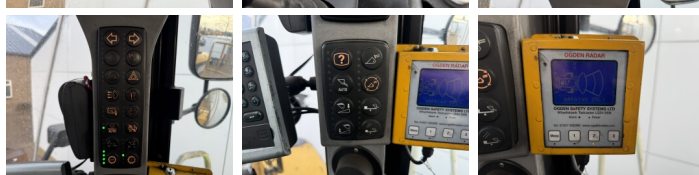

Available at Boss Machinery! This Caterpillar 966K Wheel Loader from 2012 has an engine power of 219 kW and counts 0 operational hours. The total weight of this Caterpillar 966K is 24000 kg and the dimensions are 8.57 x 3.08 x 3.59 . Furthermore, this 966K is equipped with Backup alarm, Climate Control, Air Conditioning, Joystick steering, Radio, Camera, 3rd Function , Quick coupler, Bluetooth, Central greasing. The Caterpillar Wheel Loader also has a CE marking. Do you want more information or do you want to try the Caterpillar 966K at our yard? Please let us know.

Banden / Rupsen

70% 70% **26.5R25**
70% 70% **26.5R25**

Opties

Backup alarm
Climate Control
Air Conditioning
Joystick steering
Radio
Camera
3rd Function
Quick coupler
Bluetooth
Central greasing