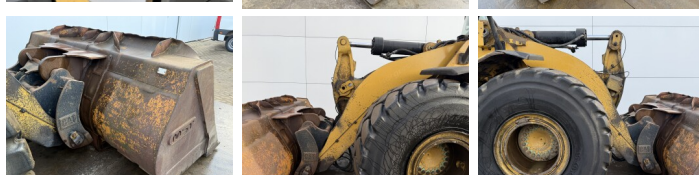

Available at Boss Machinery! This Caterpillar 966K Wheel Loader from 2012 has an engine power of 219 kW and counts 0 operational hours. The total weight of this Caterpillar 966K is 24000 kg and the dimensions are 8.57 x 3.08 x 3.59 . Furthermore, this 966K is equipped with Backup alarm, Climate Control, Air Conditioning, Joystick steering, Radio, Camera, 3rd Function , Quick coupler, Bluetooth, Central greasing. The Caterpillar Wheel Loader also has a CE marking. Do you want more information or do you want to try the Caterpillar 966K at our yard? Please let us know.

Maten / Gewichten

L*W*H: **8.57 x 3.08 x 3.59**
Weight: **24000**

Technische informatie

Drive configurations **4x4**

Motor informatie

Engine brand: **Caterpillar**
Engine model: **C9.3 ACERT**
Cylinders: **6**
Turbo
Capacity in kW: **219**

Banden / Rupsen

70% 70% **26.5R25**
70% 70% **26.5R25**

Opties

Backup alarm
Climate Control
Air Conditioning
Joystick steering
Radio
Camera
3rd Function
Quick coupler
Bluetooth
Central greasing