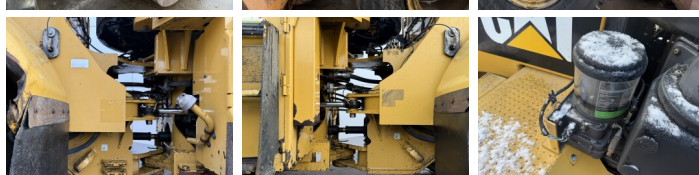

Available at Boss Machinery! This Caterpillar 966K Wheel Loader from 2012 has an engine power of 219 kW and counts 0 operational hours. The total weight of this Caterpillar 966K is 24000 kg and the dimensions are 8.57 x 3.08 x 3.59 . Furthermore, this 966K is equipped with Backup alarm, Climate Control, Air Conditioning, Joystick steering, Radio, Camera, 3rd Function , Quick coupler, Bluetooth, Central greasing. The Caterpillar Wheel Loader also has a CE marking. Do you want more information or do you want to try the Caterpillar 966K at our yard? Please let us know.

Maten / Gewichten

L*W*H: **8.57 x 3.08 x 3.59**
Weight: **24000**

Technische informatie

Drive configurations **4x4**

Motor informatie

Engine brand: **Caterpillar**
Engine model: **C9.3 ACERT**
Cylinders: **6**
Turbo
Capacity in kW: **219**

Banden / Rupsen

70% 70% **26.5R25**
70% 70% **26.5R25**

Opties

Backup alarm
Climate Control
Air Conditioning
Joystick steering
Radio
Camera
3rd Function
Quick coupler
Bluetooth
Central greasing