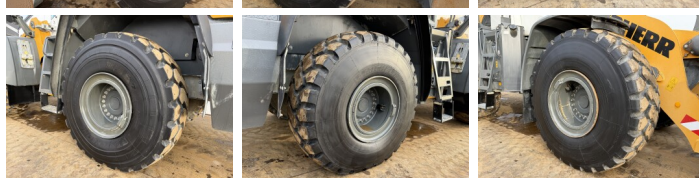

Liebherr

Liebherr L566

BOSS
MACHINERY

Year **2020**
Reference number **BM007176**
Hours **9.134**

Algemeen

Type **L566**
Location **Veldhoven, Netherlands**
Certificaat **CE**

Available at Boss Machinery! This Liebherr L566 Wheel Loader from 2020 has an engine power of 200 kW and counts 9134 operational hours. The total weight of this Liebherr L566 is 27500 kg and the dimensions are 9.27 x 3.20 x 3.80. Furthermore, this L566 is equipped with Climate Control, Air Conditioning, Radio, Camera, CDC Steering, Heated Seat, Bluetooth. The Liebherr Wheel Loader also has a CE marking. Do you want more information or do you want to try the Liebherr L566 at our yard? Please let us know.

Description

Maten / Gewichten

Weight: **27500**
L*W*H: **9.27 x 3.20 x 3.80**

Technische informatie

German Machine
Drive configurations **4x4**

Motor informatie

Engine brand: **Liebherr**
Engine model: **D936 A7-25**
Cylinders: **6**
Turbo
Capacity in kW: **200**

Banden / Rupsen

70% 70% **26.5R25**
70% 70% **26.5R25**

Opties

Climate Control
Air Conditioning
Radio
Camera
CDC Steering
Heated Seat
Bluetooth