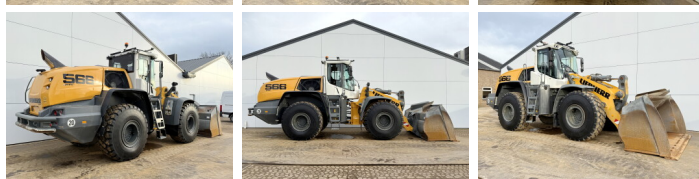

Liebherr

Liebherr L566

BOSS
MACHINERY

Year **2020**
Reference number **BM007176**
Hours **9.134**

Algemeen

Type **L566**
Location **Veldhoven, Netherlands**
Certificaat **CE**

Available at Boss Machinery! This Liebherr L566 Wheel Loader from 2020 has an engine power of 200 kW and counts 9134 operational hours. The total weight of this Liebherr L566 is 27500 kg and the dimensions are 9.27 x 3.20 x 3.80. Furthermore, this L566 is equipped with Climate Control, Air Conditioning, Radio, Camera, CDC Steering, Heated Seat, Bluetooth. The Liebherr Wheel Loader also has a CE marking. Do you want more information or do you want to try the Liebherr L566 at our yard? Please let us know.

Description

Maten / Gewichten

Weight: **27500**
L*W*H: **9.27 x 3.20 x 3.80**

Technische informatie

German Machine
Drive configurations **4x4**

Motor informatie

Engine brand: **Liebherr**
Engine model: **D936 A7-25**
Cylinders: **6**
Turbo
Capacity in kW: **200**

Banden / Rupsen

70% 70% **26.5R25**
70% 70% **26.5R25**

Opties

Climate Control
Air Conditioning
Radio
Camera
CDC Steering
Heated Seat
Bluetooth