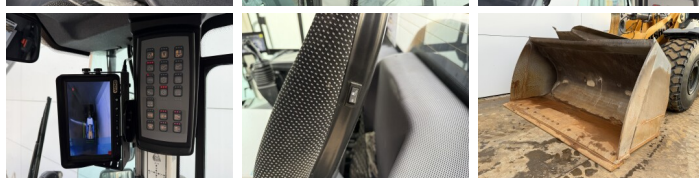

Liebherr

Liebherr L566

BOSS
MACHINERY

Year **2020**
Reference number **BM007176**
Hours **9.134**

Algemeen

Type **L566**
Location **Veldhoven, Netherlands**
Certificaat **CE**

Available at Boss Machinery! This Liebherr L566 Wheel Loader from 2020 has an engine power of 200 kW and counts 9134 operational hours. The total weight of this Liebherr L566 is 27500 kg and the dimensions are 9.27 x 3.20 x 3.80. Furthermore, this L566 is equipped with Climate Control, Air Conditioning, Radio, Camera, CDC Steering, Heated Seat, Bluetooth. The Liebherr Wheel Loader also has a CE marking. Do you want more information or do you want to try the Liebherr L566 at our yard? Please let us know.

Description

Maten / Gewichten

Weight: **27500**
L*W*H: **9.27 x 3.20 x 3.80**

Technische informatie

German Machine
Drive configurations **4x4**

Motor informatie

Engine brand: **Liebherr**
Engine model: **D936 A7-25**
Cylinders: **6**
Turbo
Capacity in kW: **200**

Banden / Rupsen

70% 70% **26.5R25**
70% 70% **26.5R25**

Opties

Climate Control
Air Conditioning
Radio
Camera
CDC Steering
Heated Seat
Bluetooth