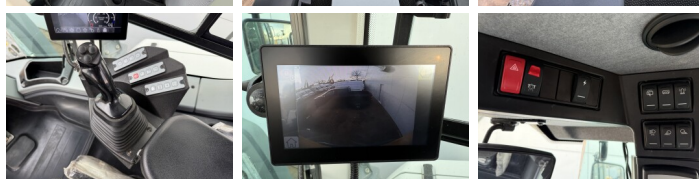

Liebherr

Liebherr L566

BOSS
MACHINERY

Year **2020**
Reference number **BM007176**
Hours **9.134**

Algemeen

Type **L566**
Location **Veldhoven, Netherlands**
Certificaat **CE**

Available at Boss Machinery! This Liebherr L566 Wheel Loader from 2020 has an engine power of 200 kW and counts 9134 operational hours. The total weight of this Liebherr L566 is 27500 kg and the dimensions are 9.27 x 3.20 x 3.80. Furthermore, this L566 is equipped with Climate Control, Air Conditioning, Radio, Camera, CDC Steering, Heated Seat, Bluetooth. The Liebherr Wheel Loader also has a CE marking. Do you want more information or do you want to try the Liebherr L566 at our yard? Please let us know.

Banden / Rupsen

70% 70% **26.5R25**
70% 70% **26.5R25**

Opties

Climate Control
Air Conditioning
Radio
Camera
CDC Steering
Heated Seat
Bluetooth