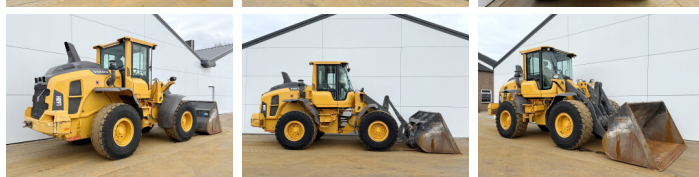

Volvo

Volvo L60H

€ 69.500excl.

Year **2021**
Reference number **BM007063**
Hours **10.582**

Algemeen

Type **L60H**
Location **Veldhoven, Netherlands**
Certificaat **EPA**

Description

Available at Boss Machinery! This Volvo L60H Wheel Loader from 2021 has an engine power of 122 kW and counts 10582 operational hours. The total weight of this Volvo L60H is 13600 kg and the dimensions are 7.96 x 2.44 x 3.26. Furthermore, this L60H is equipped with Climate Control, Air Conditioning, Heated Seat, Camera, Radio, Electrical Mirrors, Bluetooth, Quick coupler. The Volvo Wheel Loader also has a EPA marking. Do you want more information or do you want to try the Volvo L60H at our yard? Please let us know.

Maten / Gewichten

Weight: **13600**
L*W*H: **7.96 x 2.44 x 3.26**

Technische informatie

Drive configurations **4x4**

Motor informatie

Engine brand: **Volvo**
Engine model: **D6J**
Cylinders: **6**
Turbo
Capacity in kW: **122**

Banden / Rupsen

60% 30% **20.5R25**
30% 30% **20.5R25**

BOSS

MACHINERY