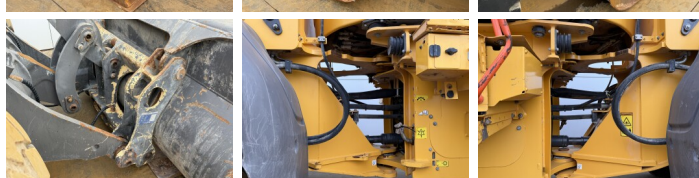

Volvo

Volvo L60H

€ 69.500excl.

Year **2021**
Reference number **BM007063**
Hours **10.582**

Algemeen

Type **L60H**
Location **Veldhoven, Netherlands**
Certificaat **EPA**

Description

Available at Boss Machinery! This Volvo L60H Wheel Loader from 2021 has an engine power of 122 kW and counts 10582 operational hours. The total weight of this Volvo L60H is 13600 kg and the dimensions are 7.96 x 2.44 x 3.26. Furthermore, this L60H is equipped with Climate Control, Air Conditioning, Heated Seat, Camera, Radio, Electrical Mirrors, Bluetooth, Quick coupler. The Volvo Wheel Loader also has a EPA marking. Do you want more information or do you want to try the Volvo L60H at our yard? Please let us know.

Maten / Gewichten

Weight: **13600**
L*W*H: **7.96 x 2.44 x 3.26**

Technische informatie

Drive configurations **4x4**

Motor informatie

Engine brand: **Volvo**
Engine model: **D6J**
Cylinders: **6**
Turbo
Capacity in kW: **122**

Banden / Rupsen

60% 30% **20.5R25**
30% 30% **20.5R25**

BOSS

MACHINERY