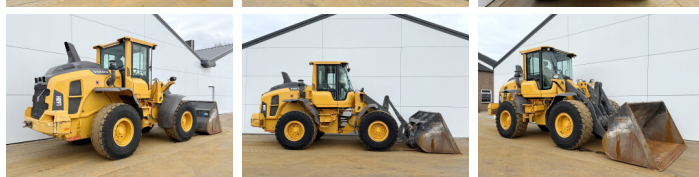

Volvo

Volvo L60H

€ 69.500excl.

Year **2021**
Reference number **BM007063**
Hours **10.582**

Algemeen

Type **L60H**
Location **Veldhoven, Netherlands**
Certificaat **EPA**

Description

Available at Boss Machinery! This Volvo L60H Wheel Loader from 2021 has an engine power of 122 kW and counts 10582 operational hours. The total weight of this Volvo L60H is 13600 kg and the dimensions are 7.96 x 2.44 x 3.26. Furthermore, this L60H is equipped with Air Conditioning, Heated Seat, Camera, Radio, Electrical Mirrors, Bluetooth, Quick coupler, Climate Control. The Volvo Wheel Loader also has a EPA marking. Do you want more information or do you want to try the Volvo L60H at our yard? Please let us know.

Maten / Gewichten

Weight: **13600**
L*W*H: **7.96 x 2.44 x 3.26**

Technische informatie

Drive configurations **4x4**

Motor informatie

Engine brand: **Volvo**
Engine model: **D6J**
Cylinders: **6**
Turbo
Capacity in kW: **122**

Banden / Rupsen

60% 30% **20.5R25**
30% 30% **20.5R25**

BOSS

MACHINERY

Opties

Air Conditioning

Heated Seat

Camera