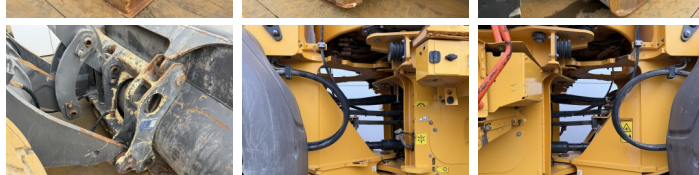

Volvo

Volvo L60H

€ 69.500excl.

Year **2021**
Reference number **BM007063**
Hours **10.582**

Algemeen

Type **L60H**
Location **Veldhoven, Netherlands**
Certificaat **EPA**

Description

Available at Boss Machinery! This Volvo L60H Wheel Loader from 2021 has an engine power of 122 kW and counts 10582 operational hours. The total weight of this Volvo L60H is 13600 kg and the dimensions are 7.96 x 2.44 x 3.26. Furthermore, this L60H is equipped with Bluetooth, Quick coupler, Climate Control, Air Conditioning, Heated Seat, Camera, Radio, Electrical Mirrors. The Volvo Wheel Loader also has a EPA marking. Do you want more information or do you want to try the Volvo L60H at our yard? Please let us know.

Maten / Gewichten

L*W*H: 7.96 x 2.44 x 3.26
Weight: 13600

Technische informatie

Drive configurations **4x4**

Motor informatie

Engine brand: **Volvo**
Engine model: **D6J**
Cylinders: **6**
Turbo
Capacity in kW: **122**

Banden / Rupsen

60% 30% **20.5R25**
30% 30% **20.5R25**

BOSS

MACHINERY

Opties

Bluetooth

Quick coupler

Climate Control