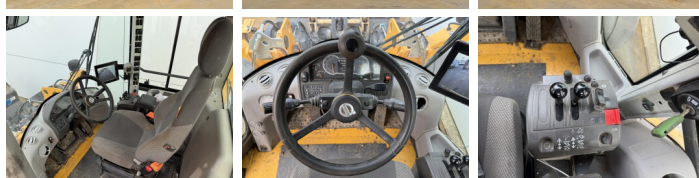

Volvo

Volvo L60H

€ 69.500excl.

Year **2021**
Reference number **BM007063**
Hours **10.582**

Algemeen

Type **L60H**
Location **Veldhoven, Netherlands**
Certificaat **EPA**

Description

Available at Boss Machinery! This Volvo L60H Wheel Loader from 2021 has an engine power of 122 kW and counts 10582 operational hours. The total weight of this Volvo L60H is 13600 kg and the dimensions are 7.96 x 2.44 x 3.26. Furthermore, this L60H is equipped with Climate Control, Air Conditioning, Heated Seat, Camera, Radio, Electrical Mirrors, Bluetooth, Quick coupler. The Volvo Wheel Loader also has a EPA marking. Do you want more information or do you want to try the Volvo L60H at our yard? Please let us know.

Maten / Gewichten

Weight: **13600**
L*W*H: **7.96 x 2.44 x 3.26**

Technische informatie

Drive configurations **4x4**

Motor informatie

Engine brand: **Volvo**
Engine model: **D6J**
Cylinders: **6**
Turbo
Capacity in kW: **122**

Banden / Rupsen

60% 30% **20.5R25**
30% 30% **20.5R25**

BOSS

MACHINERY