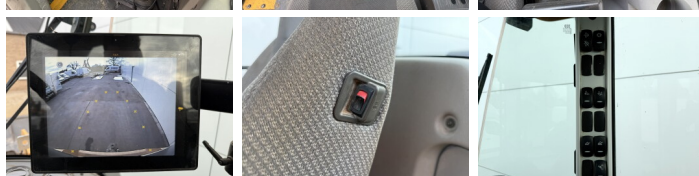

Volvo

Volvo L60H

€ 69.500excl.

Year **2021**
Reference number **BM007063**
Hours **10.582**

Algemeen

Type **L60H**
Location **Veldhoven, Netherlands**
Certificaat **EPA**

Description

Available at Boss Machinery! This Volvo L60H Wheel Loader from 2021 has an engine power of 122 kW and counts 10582 operational hours. The total weight of this Volvo L60H is 13600 kg and the dimensions are 7.96 x 2.44 x 3.26. Furthermore, this L60H is equipped with Bluetooth, Quick coupler, Climate Control, Air Conditioning, Heated Seat, Camera, Radio, Electrical Mirrors. The Volvo Wheel Loader also has a EPA marking. Do you want more information or do you want to try the Volvo L60H at our yard? Please let us know.

Maten / Gewichten

L*W*H: 7.96 x 2.44 x 3.26
Weight: 13600

Technische informatie

Drive configurations **4x4**

Motor informatie

Engine brand: **Volvo**
Engine model: **D6J**
Cylinders: **6**
Turbo
Capacity in kW: **122**

Banden / Rupsen

60% 30% **20.5R25**
30% 30% **20.5R25**

BOSS

MACHINERY

Opties

Bluetooth

Quick coupler

Climate Control

Air Conditioning

Heated Seat

Camera

Radio

Electrical Mirrors