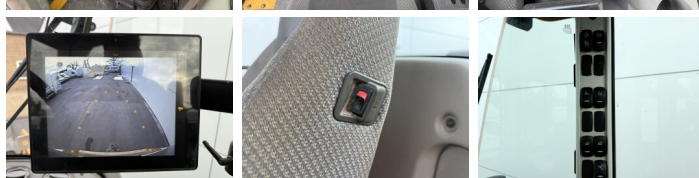

Volvo

Volvo L60H

€ 69.500excl.

Year **2021**
Reference number **BM007063**
Hours **10.582**

Algemeen

Type **L60H**
Location **Veldhoven, Netherlands**
Certificaat **EPA**

Description

Available at Boss Machinery! This Volvo L60H Wheel Loader from 2021 has an engine power of 122 kW and counts 10582 operational hours. The total weight of this Volvo L60H is 13600 kg and the dimensions are 7.96 x 2.44 x 3.26. Furthermore, this L60H is equipped with Climate Control, Air Conditioning, Heated Seat, Camera, Radio, Electrical Mirrors, Bluetooth, Quick coupler. The Volvo Wheel Loader also has a EPA marking. Do you want more information or do you want to try the Volvo L60H at our yard? Please let us know.

Maten / Gewichten

Weight: **13600**
L*W*H: **7.96 x 2.44 x 3.26**

Technische informatie

Drive configurations **4x4**

Motor informatie

Engine brand: **Volvo**
Engine model: **D6J**
Cylinders: **6**
Turbo
Capacity in kW: **122**

Banden / Rupsen

60% 30% **20.5R25**
30% 30% **20.5R25**

BOSS

MACHINERY