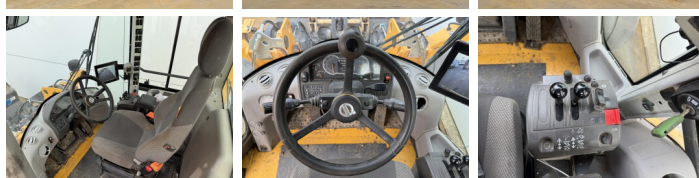

Volvo

Volvo L60H

€ 69.500excl.

Year **2021**
Reference number **BM007063**
Hours **10.582**

Algemeen

Type **L60H**
Location **Veldhoven, Netherlands**
Certificaat **EPA**

Description

Available at Boss Machinery! This Volvo L60H Wheel Loader from 2021 has an engine power of 122 kW and counts 10582 operational hours. The total weight of this Volvo L60H is 13600 kg and the dimensions are 7.96 x 2.44 x 3.26. Furthermore, this L60H is equipped with Bluetooth, Quick coupler, Climate Control, Air Conditioning, Heated Seat, Camera, Radio, Electrical Mirrors. The Volvo Wheel Loader also has a EPA marking. Do you want more information or do you want to try the Volvo L60H at our yard? Please let us know.

Maten / Gewichten

L*W*H: 7.96 x 2.44 x 3.26
Weight: 13600

Technische informatie

Drive configurations **4x4**

Motor informatie

Engine brand: **Volvo**
Engine model: **D6J**
Cylinders: **6**
Turbo
Capacity in kW: **122**

Banden / Rupsen

60% 30% **20.5R25**
30% 30% **20.5R25**

BOSS

MACHINERY

Opties

Bluetooth

Quick coupler

Climate Control

Air Conditioning

Heated Seat

Camera

Radio

Electrical Mirrors