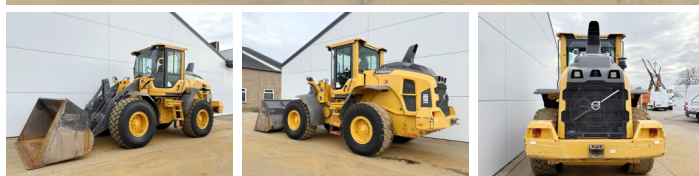

Volvo

Volvo L60H

€ 69.500excl.

Year **2021**
Reference number **BM007063**
Hours **10.582**

Algemeen

Type **L60H**
Location **Veldhoven, Netherlands**
Certificaat **EPA**

Description

Available at Boss Machinery! This Volvo L60H Wheel Loader from 2021 has an engine power of 122 kW and counts 10582 operational hours. The total weight of this Volvo L60H is 13600 kg and the dimensions are 7.96 x 2.44 x 3.26. Furthermore, this L60H is equipped with Climate Control, Air Conditioning, Heated Seat, Camera, Radio, Electrical Mirrors, Bluetooth, Quick coupler. The Volvo Wheel Loader also has a EPA marking. Do you want more information or do you want to try the Volvo L60H at our yard? Please let us know.

Maten / Gewichten

Weight: **13600**
L*W*H: **7.96 x 2.44 x 3.26**

Technische informatie

Drive configurations **4x4**

Motor informatie

Engine brand: **Volvo**
Engine model: **D6J**
Cylinders: **6**
Turbo
Capacity in kW: **122**

Banden / Rupsen

60% 30% **20.5R25**
30% 30% **20.5R25**

BOSS

MACHINERY