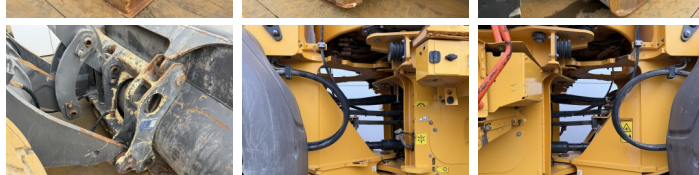

Volvo

Volvo L60H

€ 69.500excl.

Year **2021**
Reference number **BM007063**
Hours **10.582**

Algemeen

Type **L60H**
Location **Veldhoven, Netherlands**
Certificaat **EPA**

Description

Available at Boss Machinery! This Volvo L60H Wheel Loader from 2021 has an engine power of 122 kW and counts 10582 operational hours. The total weight of this Volvo L60H is 13600 kg and the dimensions are 7.96 x 2.44 x 3.26. Furthermore, this L60H is equipped with Air Conditioning, Heated Seat, Camera, Radio, Electrical Mirrors, Bluetooth, Quick coupler, Climate Control. The Volvo Wheel Loader also has a EPA marking. Do you want more information or do you want to try the Volvo L60H at our yard? Please let us know.

Maten / Gewichten

Weight: **13600**
L*W*H: **7.96 x 2.44 x 3.26**

Technische informatie

Drive configurations **4x4**

Motor informatie

Engine brand: **Volvo**
Engine model: **D6J**
Cylinders: **6**
Turbo
Capacity in kW: **122**

Banden / Rupsen

60% 30% **20.5R25**
30% 30% **20.5R25**

BOSS

MACHINERY

Opties

Air Conditioning

Heated Seat

Camera