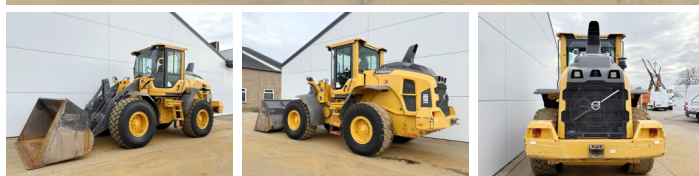

Volvo

Volvo L60H

€ 69.500excl.

Year **2021**
Reference number **BM007063**
Hours **10.582**

Algemeen

Type **L60H**
Location **Veldhoven, Netherlands**
Certificaat **EPA**

Description

Available at Boss Machinery! This Volvo L60H Wheel Loader from 2021 has an engine power of 122 kW and counts 10582 operational hours. The total weight of this Volvo L60H is 13600 kg and the dimensions are 7.96 x 2.44 x 3.26. Furthermore, this L60H is equipped with Bluetooth, Quick coupler, Climate Control, Air Conditioning, Heated Seat, Camera, Radio, Electrical Mirrors. The Volvo Wheel Loader also has a EPA marking. Do you want more information or do you want to try the Volvo L60H at our yard? Please let us know.

Maten / Gewichten

L*W*H: 7.96 x 2.44 x 3.26
Weight: 13600

Technische informatie

Drive configurations **4x4**

Motor informatie

Engine brand: **Volvo**
Engine model: **D6J**
Cylinders: **6**
Turbo
Capacity in kW: **122**

Banden / Rupsen

60% 30% **20.5R25**
30% 30% **20.5R25**

BOSS

MACHINERY

Opties

Bluetooth

Quick coupler

Climate Control