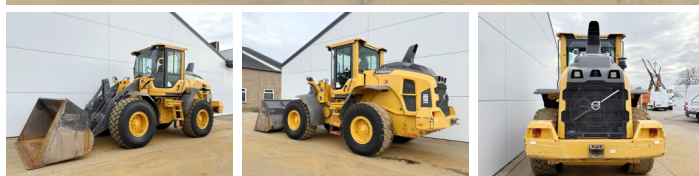

Volvo

Volvo L60H

€ 69.500excl.

Year **2021**
Reference number **BM007063**
Hours **10.582**

Algemeen

Type **L60H**
Location **Veldhoven, Netherlands**
Certificaat **EPA**

Description

Available at Boss Machinery! This Volvo L60H Wheel Loader from 2021 has an engine power of 122 kW and counts 10582 operational hours. The total weight of this Volvo L60H is 13600 kg and the dimensions are 7.96 x 2.44 x 3.26. Furthermore, this L60H is equipped with Air Conditioning, Heated Seat, Camera, Radio, Electrical Mirrors, Bluetooth, Quick coupler, Climate Control. The Volvo Wheel Loader also has a EPA marking. Do you want more information or do you want to try the Volvo L60H at our yard? Please let us know.

Maten / Gewichten

Weight: **13600**
L*W*H: **7.96 x 2.44 x 3.26**

Technische informatie

Drive configurations **4x4**

Motor informatie

Engine brand: **Volvo**
Engine model: **D6J**
Cylinders: **6**
Turbo
Capacity in kW: **122**

Banden / Rupsen

60% 30% **20.5R25**
30% 30% **20.5R25**

BOSS

MACHINERY

Opties

Air Conditioning

Heated Seat

Camera