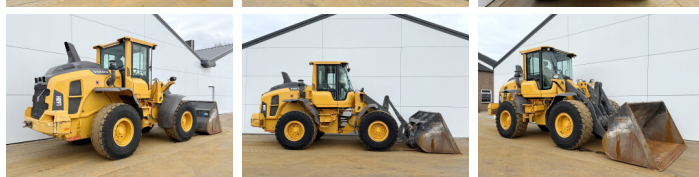

Volvo

Volvo L60H

€ 69.500excl.

Year **2021**
Reference number **BM007063**
Hours **10.582**

Algemeen

Type **L60H**
Location **Veldhoven, Netherlands**
Certificaat **EPA**

Description

Available at Boss Machinery! This Volvo L60H Wheel Loader from 2021 has an engine power of 122 kW and counts 10582 operational hours. The total weight of this Volvo L60H is 13600 kg and the dimensions are 7.96 x 2.44 x 3.26. Furthermore, this L60H is equipped with Bluetooth, Quick coupler, Climate Control, Air Conditioning, Heated Seat, Camera, Radio, Electrical Mirrors. The Volvo Wheel Loader also has a EPA marking. Do you want more information or do you want to try the Volvo L60H at our yard? Please let us know.

Maten / Gewichten

L*W*H: 7.96 x 2.44 x 3.26
Weight: 13600

Technische informatie

Drive configurations **4x4**

Motor informatie

Engine brand: **Volvo**
Engine model: **D6J**
Cylinders: **6**
Turbo
Capacity in kW: **122**

Banden / Rupsen

60% 30% **20.5R25**
30% 30% **20.5R25**

BOSS

MACHINERY

Opties

Bluetooth

Quick coupler

Climate Control