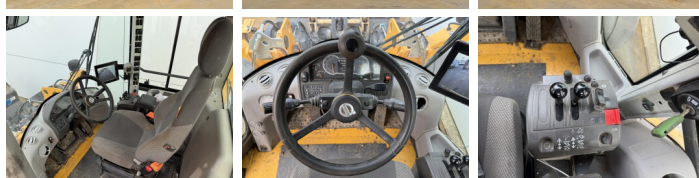

Volvo

Volvo L60H

€ 69.500excl.

Year **2021**
Reference number **BM007063**
Hours **10.582**

Algemeen

Type **L60H**
Location **Veldhoven, Netherlands**
Certificaat **EPA**

Description

Available at Boss Machinery! This Volvo L60H Wheel Loader from 2021 has an engine power of 122 kW and counts 10582 operational hours. The total weight of this Volvo L60H is 13600 kg and the dimensions are 7.96 x 2.44 x 3.26. Furthermore, this L60H is equipped with Air Conditioning, Heated Seat, Camera, Radio, Electrical Mirrors, Bluetooth, Quick coupler, Climate Control. The Volvo Wheel Loader also has a EPA marking. Do you want more information or do you want to try the Volvo L60H at our yard? Please let us know.

Maten / Gewichten

Weight: **13600**
L*W*H: **7.96 x 2.44 x 3.26**

Technische informatie

Drive configurations **4x4**

Motor informatie

Engine brand: **Volvo**
Engine model: **D6J**
Cylinders: **6**
Turbo
Capacity in kW: **122**

Banden / Rupsen

60% 30% **20.5R25**
30% 30% **20.5R25**

BOSS

MACHINERY

Opties

Air Conditioning

Heated Seat

Camera