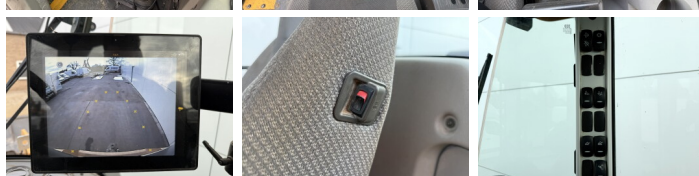

Volvo

Volvo L60H

€ 69.500excl.

Year **2021**
Reference number **BM007063**
Hours **10.582**

Algemeen

Type **L60H**
Location **Veldhoven, Netherlands**
Certificaat **EPA**

Description

Available at Boss Machinery! This Volvo L60H Wheel Loader from 2021 has an engine power of 122 kW and counts 10582 operational hours. The total weight of this Volvo L60H is 13600 kg and the dimensions are 7.96 x 2.44 x 3.26. Furthermore, this L60H is equipped with Air Conditioning, Heated Seat, Camera, Radio, Electrical Mirrors, Bluetooth, Quick coupler, Climate Control. The Volvo Wheel Loader also has a EPA marking. Do you want more information or do you want to try the Volvo L60H at our yard? Please let us know.

Banden / Rupsen

60% 30% **20.5R25**
30% 30% **20.5R25**

BOSS

MACHINERY

Opties

Air Conditioning

Heated Seat

Camera