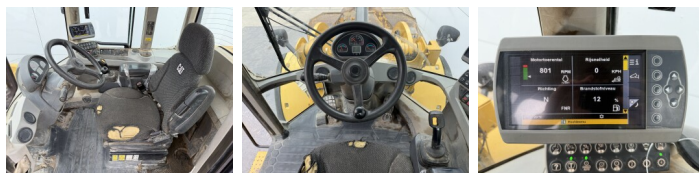

Caterpillar

Caterpillar 938K

BOSS
MACHINERY

Year **2013**
Reference number **BM006976**
Hours **16.182**

Algemeen

Type **938K**
Location **Veldhoven, Netherlands**
Certificaat **CE + EPA**
Available at Boss Machinery! This Caterpillar 938K Wheel Loader from 2013 has an engine power of 129 kW and counts 16182 operational hours. The total weight of this Caterpillar 938K is 15800 kg and the dimensions are 7.68 x 2.82 x 3.36. Furthermore, this 938K is equipped with Air Conditioning, AdBlue, Camera, Central greasing. The Caterpillar Wheel Loader also has a CE + EPA marking. Do you want more information or do you want to try the Caterpillar 938K at our yard? Please let us know.

Description

Maten / Gewichten

Weight: **15800**
L*W*H: **7.68 x 2.82 x 3.36**

Technische informatie

Drive configurations **4x4**

Motor informatie

Engine brand: **Caterpillar**
Engine model: **C6.6**
Cylinders: **6**
Turbo
Capacity in kW: **129**