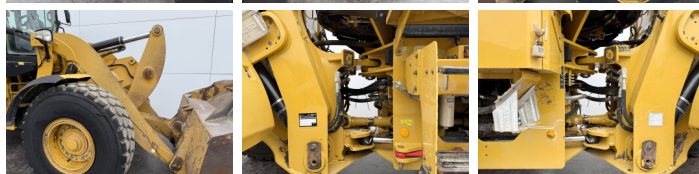

Caterpillar

Caterpillar 938K

BOSS
MACHINERY

Year **2013**
Reference number **BM006976**
Hours **16.182**

Algemeen

Type **938K**
Location **Veldhoven, Netherlands**
Certificaat **CE + EPA**
Available at Boss Machinery! This Caterpillar 938K Wheel Loader from 2013 has an engine power of 129 kW and counts 16182 operational hours. The total weight of this Caterpillar 938K is 15800 kg and the dimensions are 7.68 x 2.82 x 3.36. Furthermore, this 938K is equipped with Air Conditioning, AdBlue, Camera, Central greasing. The Caterpillar Wheel Loader also has a CE + EPA marking. Do you want more information or do you want to try the Caterpillar 938K at our yard? Please let us know.

Description

Maten / Gewichten

Weight: **15800**
L*W*H: **7.68 x 2.82 x 3.36**

Technische informatie

Drive configurations **4x4**

Motor informatie

Engine brand: **Caterpillar**
Engine model: **C6.6**
Cylinders: **6**
Turbo
Capacity in kW: **129**