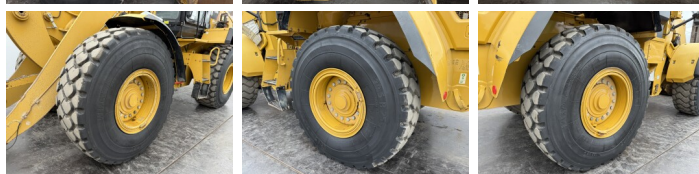

Caterpillar

Caterpillar 938K

BOSS
MACHINERY

Year **2013**
Reference number **BM006976**
Hours **16.182**

Algemeen

Type **938K**
Location **Veldhoven, Netherlands**
Certificaat **CE + EPA**
Available at Boss Machinery! This Caterpillar 938K Wheel Loader from 2013 has an engine power of 129 kW and counts 16182 operational hours. The total weight of this Caterpillar 938K is 15800 kg and the dimensions are 7.68 x 2.82 x 3.36. Furthermore, this 938K is equipped with Air Conditioning, AdBlue, Camera, Central greasing. The Caterpillar Wheel Loader also has a CE + EPA marking. Do you want more information or do you want to try the Caterpillar 938K at our yard? Please let us know.

Description

Maten / Gewichten

Weight: **15800**
L*W*H: **7.68 x 2.82 x 3.36**

Technische informatie

Drive configurations **4x4**

Motor informatie

Engine brand: **Caterpillar**
Engine model: **C6.6**
Cylinders: **6**
Turbo
Capacity in kW: **129**