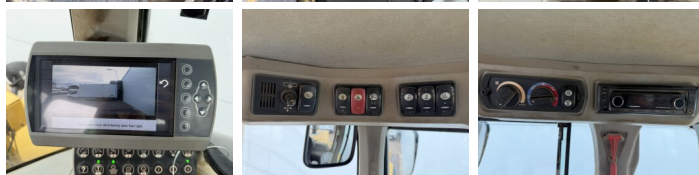

Caterpillar

Caterpillar 938K

BOSS
MACHINERY

Year **2013**
Reference number **BM006976**
Hours **16.182**

Algemeen

Type **938K**
Location **Veldhoven, Netherlands**
Certificaat **CE + EPA**
Available at Boss Machinery! This Caterpillar 938K Wheel Loader from 2013 has an engine power of 129 kW and counts 16182 operational hours. The total weight of this Caterpillar 938K is 15800 kg and the dimensions are 7.68 x 2.82 x 3.36. Furthermore, this 938K is equipped with Air Conditioning, AdBlue, Camera, Central greasing. The Caterpillar Wheel Loader also has a CE + EPA marking. Do you want more information or do you want to try the Caterpillar 938K at our yard? Please let us know.

Description

Maten / Gewichten

Weight: **15800**
L*W*H: **7.68 x 2.82 x 3.36**

Technische informatie

Drive configurations **4x4**

Motor informatie

Engine brand: **Caterpillar**
Engine model: **C6.6**
Cylinders: **6**
Turbo
Capacity in kW: **129**