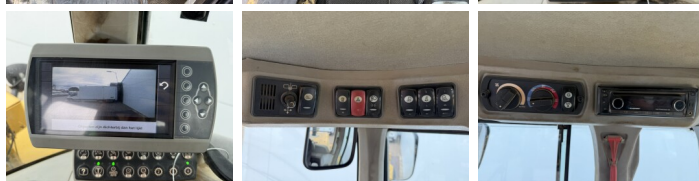

Caterpillar

Caterpillar 938K

BOSS
MACHINERY

Year **2013**
Reference number **BM006976**
Hours **16.182**

Algemeen

Type **938K**
Location **Veldhoven, Netherlands**
Certificaat **CE + EPA**
Available at Boss Machinery! This Caterpillar 938K Wheel Loader from 2013 has an engine power of 129 kW and counts 16182 operational hours. The total weight of this Caterpillar 938K is 15800 kg and the dimensions are 7.68 x 2.82 x 3.36. Furthermore, this 938K is equipped with Camera, Air Conditioning, AdBlue, Central greasing. The Caterpillar Wheel Loader also has a CE + EPA marking. Do you want more information or do you want to try the Caterpillar 938K at our yard? Please let us know.

Description

Maten / Gewichten

L*W*H: **7.68 x 2.82 x 3.36**
Weight: **15800**

Technische informatie

Drive configurations **4x4**

Motor informatie

Engine brand: **Caterpillar**
Engine model: **C6.6**
Cylinders: **6**
Turbo
Capacity in kW: **129**