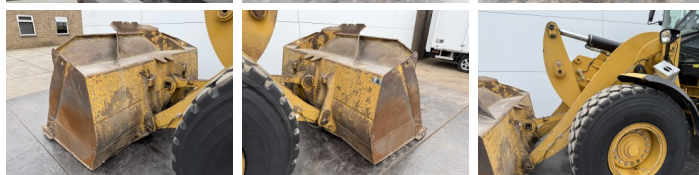

Caterpillar

Caterpillar 938K

BOSS
MACHINERY

Year **2013**
Reference number **BM006976**
Hours **16.182**

Algemeen

Type **938K**
Location **Veldhoven, Netherlands**
Certificaat **CE + EPA**
Available at Boss Machinery! This Caterpillar 938K Wheel Loader from 2013 has an engine power of 129 kW and counts 16182 operational hours. The total weight of this Caterpillar 938K is 15800 kg and the dimensions are 7.68 x 2.82 x 3.36. Furthermore, this 938K is equipped with Air Conditioning, AdBlue, Camera, Central greasing. The Caterpillar Wheel Loader also has a CE + EPA marking. Do you want more information or do you want to try the Caterpillar 938K at our yard? Please let us know.

Description

Maten / Gewichten

Weight: **15800**
L*W*H: **7.68 x 2.82 x 3.36**

Technische informatie

Drive configurations **4x4**

Motor informatie

Engine brand: **Caterpillar**
Engine model: **C6.6**
Cylinders: **6**
Turbo
Capacity in kW: **129**