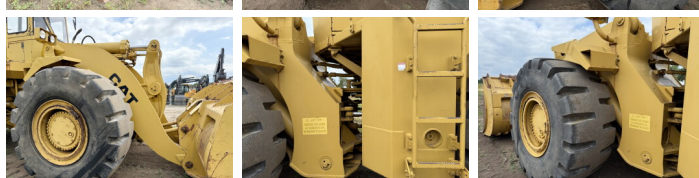

Caterpillar

Caterpillar 988B

BOSS
MACHINERY

€ 59.500excl.

Year **1990**
Reference number **BC000278**
Hours **7.624**

Algemeen

Type **988B**
Location **Veldhoven, Netherlands**
Certificaat **CE**
Chassis nummer **50W10067**

Description

Available at Boss Machinery! This Caterpillar 988B Wheel Loader from 1990 has an engine power of 280 kW and counts 7624 operational hours. The total weight of this Caterpillar 988B is 45580 kg and the dimensions are 10.39 x 3.55 x 4.14. Furthermore, this 988B is equipped with Air Suspension Seat. The Caterpillar Wheel Loader also has a CE marking. Do you want more information or do you want to try the Caterpillar 988B at our yard? Please let us know.

Maten / Gewichten

L*W*H: **10.39 x 3.55 x 4.14**
Weight: **45580**

Technische informatie

Drive configurations **4x4**

Motor informatie

Engine brand: **Caterpillar**
Engine model: **3408**
Cylinders: **8**
Turbo
Capacity in kW: **280**

Banden / Rupsen

90% 90% **35/65-33**
90% 90% **35/65-33**

Opties

Air Suspension Seat