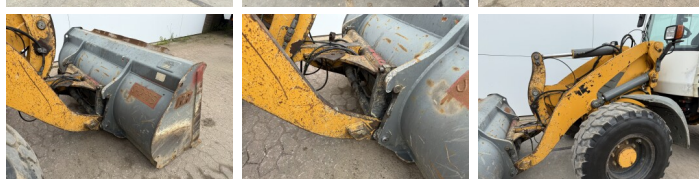

Liebherr

Liebherr L509 Stereo

BOSS
MACHINERY

€ 21.000excl.

Year **2012**
Reference number **BM006678**
Hours **6.180**

Algemeen

Type **L509 Stereo**
Location **Veldhoven, Netherlands**
Certificaat **CE**

Description

Available at Boss Machinery! This Liebherr L509 Stereo Wheel Loader from 2012 has an engine power of 61 kW and counts 6180 operational hours. The total weight of this Liebherr L509 Stereo is 8560 kg and the dimensions are 5.55 x 1.95 x 2.78. Furthermore, this L509 Stereo is equipped with Radio, Quick coupler, Central greasing. The Liebherr Wheel Loader also has a CE marking. Do you want more information or do you want to try the Liebherr L509 Stereo at our yard? Please let us know.

Maten / Gewichten

Weight: **8560**
L*W*H: **5.55 x 1.95 x 2.78**

Technische informatie

Drive configurations **4x4 (4 Wheel Steering)**

Motor informatie

Engine brand: **Deutz**
Engine model: **TD 2011 L4 W**
Cylinders: **4**
Capacity in kW: **61**

Banden / Rupsen

20% 20% **405/70R20 Dunlop**
20% 20% **405/70R20 Dunlop**

Opties