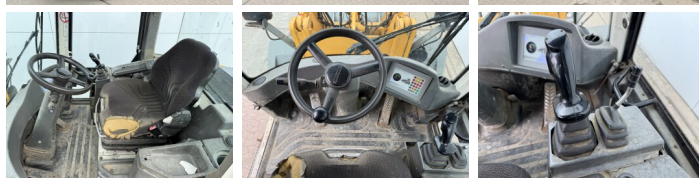

Liebherr

Liebherr L509 Stereo

BOSS
MACHINERY

€ 21.000excl.

Year **2012**
Reference number **BM006678**
Hours **6.180**

Algemeen

Type **L509 Stereo**
Location **Veldhoven, Netherlands**
Certificaat **CE**

Description

Available at Boss Machinery! This Liebherr L509 Stereo Wheel Loader from 2012 has an engine power of 61 kW and counts 6180 operational hours. The total weight of this Liebherr L509 Stereo is 8560 kg and the dimensions are 5.55 x 1.95 x 2.78. Furthermore, this L509 Stereo is equipped with Radio, Quick coupler, Central greasing. The Liebherr Wheel Loader also has a CE marking. Do you want more information or do you want to try the Liebherr L509 Stereo at our yard? Please let us know.

Maten / Gewichten

Weight: **8560**
L*W*H: **5.55 x 1.95 x 2.78**

Technische informatie

Drive configurations **4x4 (4 Wheel Steering)**

Motor informatie

Engine brand: **Deutz**
Engine model: **TD 2011 L4 W**
Cylinders: **4**
Capacity in kW: **61**

Banden / Rupsen

20% 20% **405/70R20 Dunlop**
20% 20% **405/70R20 Dunlop**

Opties