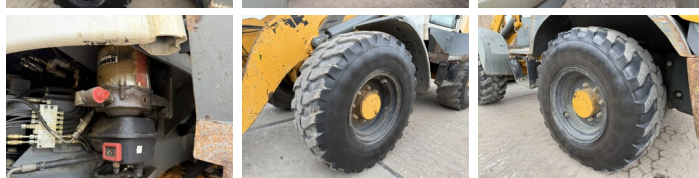

Available at Boss Machinery! This Liebherr L509 Stereo Wheel Loader from 2012 has an engine power of 61 kW and counts 6180 operational hours. The total weight of this Liebherr L509 Stereo is 8560 kg and the dimensions are 5.55 x 1.95 x 2.78. Furthermore, this L509 Stereo is equipped with Radio, Quick coupler, Central greasing. The Liebherr Wheel Loader also has a CE marking. Do you want more information or do you want to try the Liebherr L509 Stereo at our yard? Please let us know.

Maten / Gewichten

Weight: **8560**
L*W*H: **5.55 x 1.95 x 2.78**

Technische informatie

Drive configurations **4x4 (4 Wheel Steering)**

Motor informatie

Engine brand: **Deutz**
Engine model: **TD 2011 L4 W**
Cylinders: **4**
Capacity in kW: **61**

Banden / Rupsen

20% 20% **405/70R20 Dunlop**
20% 20% **405/70R20 Dunlop**

Opties

Radio
Quick coupler
Central greasing