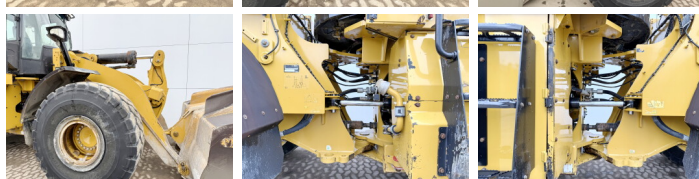

Caterpillar

Caterpillar 966M

BOSS
MACHINERY

Year **2016**
Reference number **BM006613**
Hours **13.129**

Algemeen

Type **966M**
Location **Veldhoven, Netherlands**
Dutch vehicle
Certificaat **CE**

Description

Available at Boss Machinery! This Caterpillar 966M Wheel Loader from 2016 has an engine power of 229 kW and counts 13129 operational hours. Always worked in The Netherlands. The total weight of this Caterpillar 966M is 24000 kg and the dimensions are 9.02 x 3.21 x 3.60. Furthermore, this 966M is equipped with AdBlue, Heated Mirrors, Camera, Weighing system, 3rd Function , Joystick steering, Heated Seat, Bluetooth, Air Conditioning, Electrical Mirrors, Climate Control, Backup alarm, Radio, Central greasing. The Caterpillar Wheel Loader also has a CE marking. Do you want more information or do you want to try the Caterpillar 966M at our yard? Please let us know.

Maten / Gewichten

L*W*H: **9.02 x 3.21 x 3.60**
Weight: **24000**

Technische informatie

Drive configurations **4x4**

Motor informatie

Engine brand: **Caterpillar**
Engine model: **C9.3**
Cylinders: **6**
Turbo
Capacity in kW: **229**

Banden / Rupsen

40%	40%	26.5R25
40%	40%	26.5R25

Opties

- AdBlue
- Heated Mirrors
- Camera
- Weighing system
- 3rd Function
- Joystick steering
- Heated Seat
- Bluetooth
- Air Conditioning
- Electrical Mirrors
- Climate Control
- Backup alarm
- Radio
- Central greasing