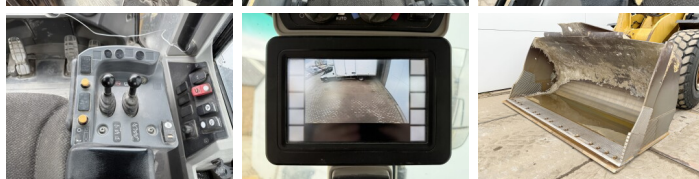

Available at Boss Machinery! This Caterpillar 966M Wheel Loader from 2016 has an engine power of 229 kW and counts 13129 operational hours. Always worked in The Netherlands. The total weight of this Caterpillar 966M is 24000 kg and the dimensions are 9.02 x 3.21 x 3.60. Furthermore, this 966M is equipped with AdBlue, Heated Mirrors, Camera, Weighing system, 3rd Function , Joystick steering, Heated Seat, Bluetooth, Air Conditioning, Electrical Mirrors, Climate Control, Backup alarm, Radio, Central greasing. The Caterpillar Wheel Loader also has a CE marking. Do you want more information or do you want to try the Caterpillar 966M at our yard? Please let us know.

Banden / Rupsen

40%	40%	26.5R25
40%	40%	26.5R25

Opties

- AdBlue
- Heated Mirrors
- Camera
- Weighing system
- 3rd Function
- Joystick steering
- Heated Seat
- Bluetooth
- Air Conditioning
- Electrical Mirrors
- Climate Control
- Backup alarm
- Radio
- Central greasing