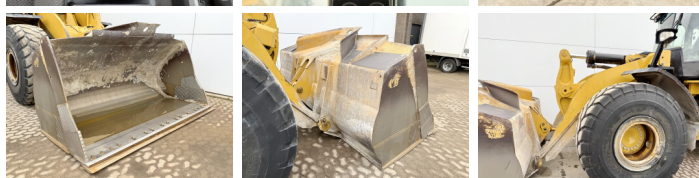

Available at Boss Machinery! This Caterpillar 966M Wheel Loader from 2016 has an engine power of 229 kW and counts 13129 operational hours. Always worked in The Netherlands. The total weight of this Caterpillar 966M is 24000 kg and the dimensions are 9.02 x 3.21 x 3.60. Furthermore, this 966M is equipped with AdBlue, Heated Mirrors, Camera, Weighing system, 3rd Function , Joystick steering, Heated Seat, Bluetooth, Air Conditioning, Electrical Mirrors, Climate Control, Backup alarm, Radio, Central greasing. The Caterpillar Wheel Loader also has a CE marking. Do you want more information or do you want to try the Caterpillar 966M at our yard? Please let us know.

Maten / Gewichten

L*W*H: **9.02 x 3.21 x 3.60**
Weight: **24000**

Technische informatie

Drive configurations **4x4**

Motor informatie

Engine brand: **Caterpillar**
Engine model: **C9.3**
Cylinders: **6**
Turbo
Capacity in kW: **229**

Banden / Rupsen

40%	40%	26.5R25
40%	40%	26.5R25

Opties

- AdBlue
- Heated Mirrors
- Camera
- Weighing system
- 3rd Function
- Joystick steering
- Heated Seat
- Bluetooth
- Air Conditioning
- Electrical Mirrors
- Climate Control
- Backup alarm
- Radio
- Central greasing