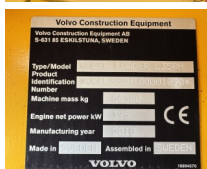

Volvo

Volvo L350H

€ 195.000excl.

Year **2018**
Reference number **BM006499**
Hours **11.216**

Algemeen

Type **L350H**
Location **Veldhoven, Netherlands**
Dutch vehicle
Certificaat **CE**
Chassis nummer **VCEL350HT00001090**

Description

Available at Boss Machinery! This Volvo L350H Wheel Loader from 2018 has an engine power of 395 kW and counts 11216 operational hours. Always worked in The Netherlands. The total weight of this Volvo L350H is 56300 kg and the dimensions are 11.48 x 3.90 x 4.10. Furthermore, this L350H is equipped with CDC Steering, Radio, AdBlue, Beacon, Pressurised Cabin, Camera, Heated Seat, Bluetooth, Central greasing. The Volvo Wheel Loader also has a CE marking. Do you want more information or do you want to try the Volvo L350H at our yard? Please let us know.

Maten / Gewichten

Weight: **56300**
L*W*H: **11.48 x 3.90 x 4.10**

Technische informatie

Drive configurations **4x4**

Motor informatie

Engine brand: **Volvo**
Engine model: **D16J**
Cylinders: **6**
Turbo
Capacity in kW: **395**

Banden / Rupsen

BOSS

MACHINERY