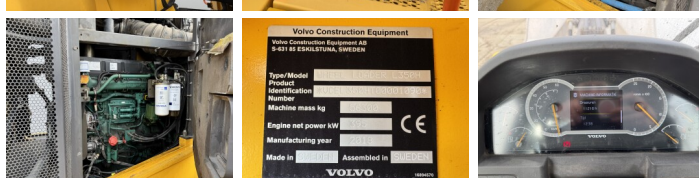

Description

Available at Boss Machinery! This Volvo L350H Wheel Loader from 2018 has an engine power of 395 kW and counts 11216 operational hours. Always worked in The Netherlands. The total weight of this Volvo L350H is 56300 kg and the dimensions are 11.48 x 3.90 x 4.10. Furthermore, this L350H is equipped with CDC Steering, Radio, AdBlue, Beacon, Pressurised Cabin, Camera, Heated Seat, Bluetooth, Central greasing. The Volvo Wheel Loader also has a CE marking. Do you want more information or do you want to try the Volvo L350H at our yard? Please let us know.

Maten / Gewichten

Weight: **56300**
L*W*H: **11.48 x 3.90 x 4.10**

Technische informatie

Drive configurations **4x4**

Motor informatie

Engine brand: **Volvo**
Engine model: **D16J**
Cylinders: **6**
Turbo
Capacity in kW: **395**

Banden / Rupsen

BOSS

MACHINERY

20% 20%
20% 20%

875/65R33
875/65R33

Opties

CDC Steering
Radio
AdBlue
Beacon
Pressurised Cabin
Camera
Heated Seat
Bluetooth
Central greasing