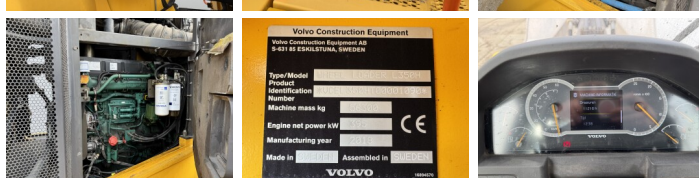

Volvo

Volvo L350H

€ 195.000excl.

Year **2018**
Reference number **BM006499**
Hours **11.216**

Algemeen

Type **L350H**
Location **Veldhoven, Netherlands**
Dutch vehicle
Certificaat **CE**
Chassis nummer **VCEL350HT00001090**

Description

Available at Boss Machinery! This Volvo L350H Wheel Loader from 2018 has an engine power of 395 kW and counts 11216 operational hours. Always worked in The Netherlands. The total weight of this Volvo L350H is 56300 kg and the dimensions are 11.48 x 3.90 x 4.10. Furthermore, this L350H is equipped with Bluetooth, CDC Steering, Radio, AdBlue, Beacon, Pressurised Cabin, Camera, Heated Seat, Central greasing. The Volvo Wheel Loader also has a CE marking. Do you want more information or do you want to try the Volvo L350H at our yard? Please let us know.

Maten / Gewichten

Weight: **56300**
L*W*H: **11.48 x 3.90 x 4.10**

Technische informatie

Drive configurations **4x4**

Motor informatie

Engine brand: **Volvo**
Engine model: **D16J**
Cylinders: **6**
Turbo
Capacity in kW: **395**

Banden / Rupsen

BOSS

MACHINERY