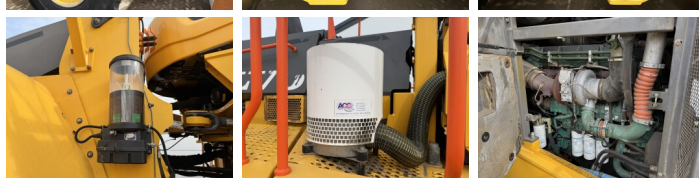

Description

Available at Boss Machinery! This Volvo L350H Wheel Loader from 2018 has an engine power of 395 kW and counts 11216 operational hours. Always worked in The Netherlands. The total weight of this Volvo L350H is 56300 kg and the dimensions are 11.48 x 3.90 x 4.10. Furthermore, this L350H is equipped with CDC Steering, Radio, AdBlue, Beacon, Pressurised Cabin, Camera, Heated Seat, Bluetooth, Central greasing. The Volvo Wheel Loader also has a CE marking. Do you want more information or do you want to try the Volvo L350H at our yard? Please let us know.

Maten / Gewichten

Weight: **56300**
L*W*H: **11.48 x 3.90 x 4.10**

Technische informatie

Drive configurations **4x4**

Motor informatie

Engine brand: **Volvo**
Engine model: **D16J**
Cylinders: **6**
Turbo
Capacity in kW: **395**

Banden / Rupsen

BOSS

MACHINERY

20% 20%
20% 20%

875/65R33
875/65R33

Opties

CDC Steering
Radio
AdBlue
Beacon
Pressurised Cabin
Camera
Heated Seat
Bluetooth
Central greasing