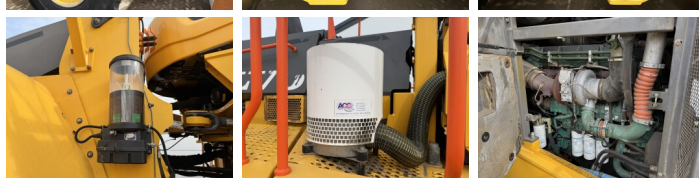

Volvo

Volvo L350H

€ 195.000excl.

Year **2018**
Reference number **BM006499**
Hours **11.216**

Algemeen

Type **L350H**
Location **Veldhoven, Netherlands**
Dutch vehicle
Certificaat **CE**
Chassis nummer **VCEL350HT00001090**

Description

Available at Boss Machinery! This Volvo L350H Wheel Loader from 2018 has an engine power of 395 kW and counts 11216 operational hours. Always worked in The Netherlands. The total weight of this Volvo L350H is 56300 kg and the dimensions are 11.48 x 3.90 x 4.10. Furthermore, this L350H is equipped with Bluetooth, CDC Steering, Radio, AdBlue, Beacon, Pressurised Cabin, Camera, Heated Seat, Central greasing. The Volvo Wheel Loader also has a CE marking. Do you want more information or do you want to try the Volvo L350H at our yard? Please let us know.

Maten / Gewichten

Weight: **56300**
L*W*H: **11.48 x 3.90 x 4.10**

Technische informatie

Drive configurations **4x4**

Motor informatie

Engine brand: **Volvo**
Engine model: **D16J**
Cylinders: **6**
Turbo
Capacity in kW: **395**

Banden / Rupsen

BOSS

MACHINERY