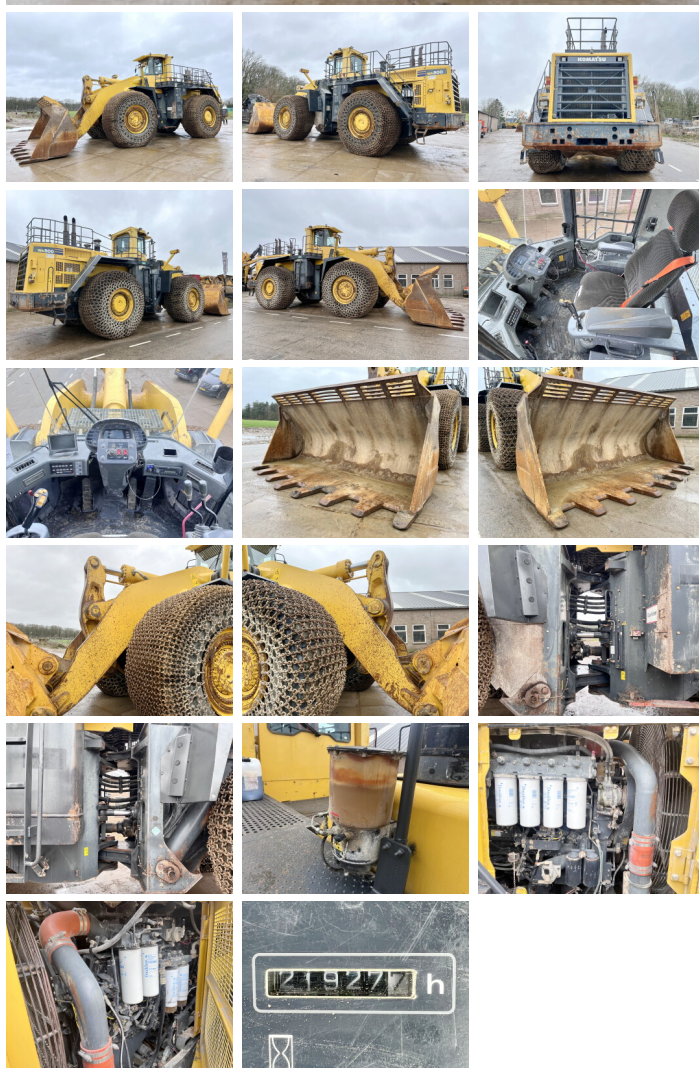

# Komatsu WA800-3E0

**BOSS**  
MACHINERY

Year **2007**  
Reference number **BM005517**  
Hours **21.923**

## Algemeen

Type **WA800-3E0**  
Location **Veldhoven, Netherlands**  
Certificaat **CE**

Description

Available at Boss Machinery! This Komatsu WA800-3E0 Wheel Loader from 2007 has an engine power of 636 kW and counts 21923 operational hours. The total weight of this Komatsu WA800-3E0 is 104500 kg and the dimensions are 12.10 x 4.80 x 5.3. Furthermore, this WA800-3E0 is equipped with Backup alarm, Camera, Air Conditioning, Radio, Central greasing. The Komatsu Wheel Loader also has a CE marking. Do you want more information or do you want to try the Komatsu WA800-3E0 at our yard? Please let us know.

## Maten / Gewichten

Weight: **104500**  
L\*W\*H: **12.10 x 4.80 x 5.3**