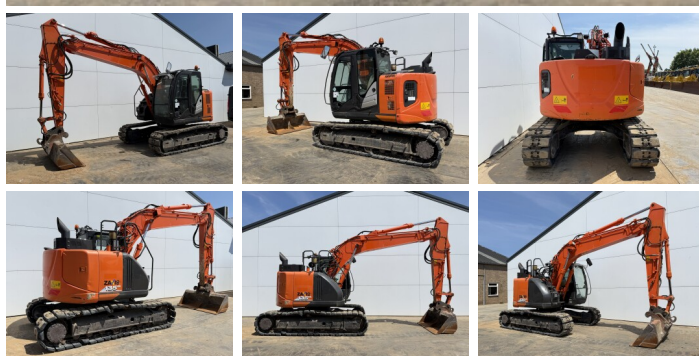

Hitachi

Hitachi ZX135US-6

BOSS
MACHINERY

Year **2017**
Reference number **BM007596**
Hours **5.642**

Algemeen

Type ZX135US-6
Location Veldhoven, Netherlands
Certificaat CE + EPA
Available at Boss Machinery! This Hitachi ZX135US-6 Excavators from 2017 has an engine power of 79 kW and counts 5642 operational hours. The total weight of this Hitachi ZX135US-6 is 14400 kg and the dimensions are 7.43 x 2.70 x 2.82. Furthermore, this ZX135US-6 is equipped with Radio, Camera, Quick coupler, Central greasing. The Hitachi Excavators also has a CE + EPA marking. Do you want more information or do you want to try the Hitachi ZX135US-6 at our yard? Please let us know.

Description

Maten / Gewichten

L*W*H: 7.43 x 2.70 x 2.82
Weight: 14400

Motor informatie

Engine brand: Isuzu
Engine model: AR-4JJ1X
Cylinders: 4
Turbo
Capacity in kW: 79

Banden / Rupsen

Plate width: 70 cm

Opties

Radio
Camera
Quick coupler
Central greasing