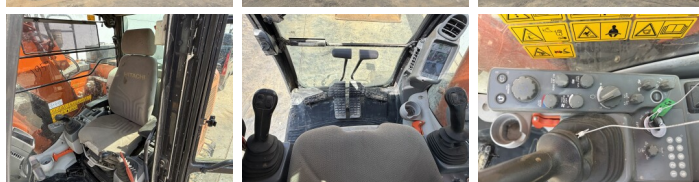

Hitachi

Hitachi ZX135US-6

BOSS
MACHINERY

Year **2017**
Reference number **BM007596**
Hours **5.642**

Algemeen

Type ZX135US-6
Location Veldhoven, Netherlands
Certificaat CE + EPA
Available at Boss Machinery! This Hitachi ZX135US-6 Excavators from 2017 has an engine power of 79 kW and counts 5642 operational hours. The total weight of this Hitachi ZX135US-6 is 14400 kg and the dimensions are 7.43 x 2.70 x 2.82. Furthermore, this ZX135US-6 is equipped with Radio, Camera, Quick coupler, Central greasing. The Hitachi Excavators also has a CE + EPA marking. Do you want more information or do you want to try the Hitachi ZX135US-6 at our yard? Please let us know.

Description

Maten / Gewichten

L*W*H: 7.43 x 2.70 x 2.82
Weight: 14400

Motor informatie

Engine brand: Isuzu
Engine model: AR-4JJ1X
Cylinders: 4
Turbo
Capacity in kW: 79

Banden / Rupsen

Plate width: 70 cm

Opties

Radio
Camera
Quick coupler
Central greasing