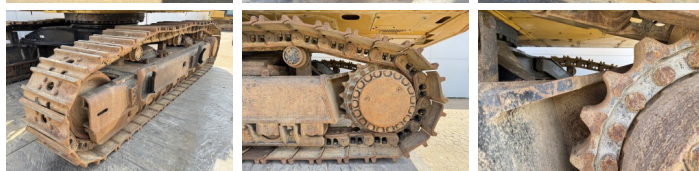

Description

Available at Boss Machinery! This Caterpillar 374FL Excavators from 2016 has an engine power of 362 kW and counts 13091 operational hours. Always worked in The Netherlands. The total weight of this Caterpillar 374FL is 73100 kg and the dimensions are 13.25 x 4.07 x 4.46. Furthermore, this 374FL is equipped with Camera, Radio, Extra hydraulic function, Hammer function, Central greasing. The Caterpillar Excavators also has a CE + EPA marking. Do you want more information or do you want to try the Caterpillar 374FL at our yard? Please let us know.

Maten / Gewichten

L*W*H: **13.25 x 4.07 x 4.46**
Weight: **73100**

Motor informatie

Engine brand: **Caterpillar**
Engine model: **C15**
Cylinders: **6**
Turbo
Capacity in kW: **362**

Banden / Rupsen

Plate % **80**
Sprocket % **80**
Chain % **80**
Plate width: **65 cm**

Opties

Camera

Radio

Extra hydraulic function

Hammer function

Central greasing