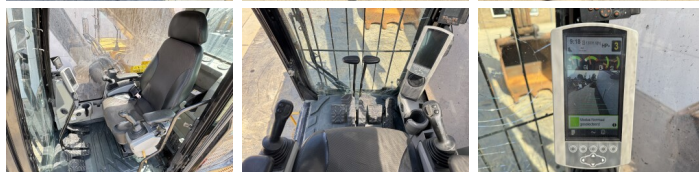

Description

Available at Boss Machinery! This Caterpillar 374FL Excavators from 2016 has an engine power of 362 kW and counts 13091 operational hours. Always worked in The Netherlands. The total weight of this Caterpillar 374FL is 73100 kg and the dimensions are 13.25 x 4.07 x 4.46. Furthermore, this 374FL is equipped with Camera, Radio, Extra hydraulic function, Hammer function, Central greasing. The Caterpillar Excavators also has a CE + EPA marking. Do you want more information or do you want to try the Caterpillar 374FL at our yard? Please let us know.

Opties

Camera

Radio

Extra hydraulic function

Hammer function

Central greasing