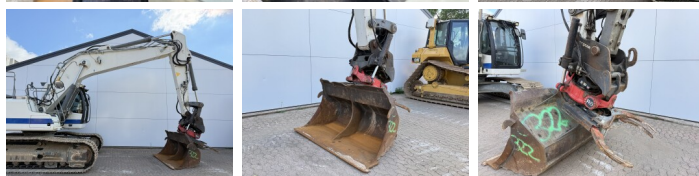

Liebherr

Liebherr R924WLC

BOSS
MACHINERY

Year **2016**
Reference number **BM007685**
Hours **10.936**

Algemeen

Type R924WLC
Location Veldhoven, Netherlands
Overig BRAND NEW CHAIN & SPROCKET
Certificaat CE + EPA

Available at Boss Machinery! This Liebherr R924WLC Excavators from 2016 has an engine power of 120 kW and counts 10936 operational hours. The total weight of this Liebherr R924WLC is 26600 kg and the dimensions are 9.60 x 3.34 x 3.19. Furthermore, this R924WLC is equipped with Camera, Radio, Heated Seat, Quick coupler, Extra hydraulic function, Hammer function, Central greasing. The Liebherr Excavators also has a CE + EPA marking. Do you want more information or do you want to try the Liebherr R924WLC at our yard? Please let us know.

Maten / Gewichten

L*W*H: 9.60 x 3.34 x 3.19
Weight: 26600

Motor informatie

Engine brand: Liebherr
Engine model: D934 A7
Cylinders: 4
Turbo
Capacity in kW: 120

Banden / Rupsen

Plate % 60
Sprocket % 100
Chain % 100
Plate width: 75 cm

Opties