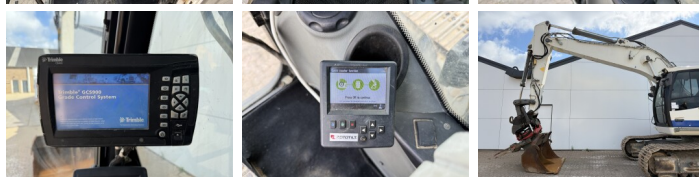

Liebherr

Liebherr R924WLC

BOSS
MACHINERY

Year **2016**
Reference number **BM007685**
Hours **10.936**

Algemeen

Type R924WLC
Location Veldhoven, Netherlands
Overig BRAND NEW CHAIN & SPROCKET
Certificaat CE + EPA

Available at Boss Machinery! This Liebherr R924WLC Excavators from 2016 has an engine power of 120 kW and counts 10936 operational hours. The total weight of this Liebherr R924WLC is 26600 kg and the dimensions are 9.60 x 3.34 x 3.19. Furthermore, this R924WLC is equipped with Camera, Radio, Heated Seat, Quick coupler, Extra hydraulic function, Hammer function, Central greasing. The Liebherr Excavators also has a CE + EPA marking. Do you want more information or do you want to try the Liebherr R924WLC at our yard? Please let us know.

Maten / Gewichten

L*W*H: 9.60 x 3.34 x 3.19
Weight: 26600

Motor informatie

Engine brand: Liebherr
Engine model: D934 A7
Cylinders: 4
Turbo
Capacity in kW: 120

Banden / Rupsen

Plate % 60
Sprocket % 100
Chain % 100
Plate width: 75 cm

Opties