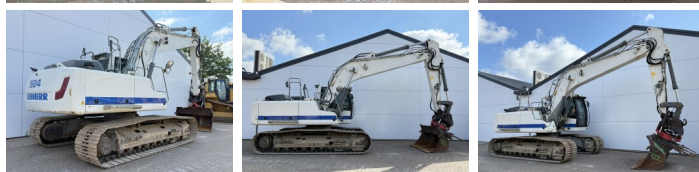

Liebherr

Liebherr R924WLC

BOSS
MACHINERY

Year **2016**
Reference number **BM007685**
Hours **10.936**

Algemeen

Type R924WLC
Location Veldhoven, Netherlands
Overig BRAND NEW CHAIN & SPROCKET
Certificaat CE + EPA

Available at Boss Machinery! This Liebherr R924WLC Excavators from 2016 has an engine power of 120 kW and counts 10936 operational hours. The total weight of this Liebherr R924WLC is 26600 kg and the dimensions are 9.60 x 3.34 x 3.19. Furthermore, this R924WLC is equipped with Camera, Radio, Heated Seat, Quick coupler, Extra hydraulic function, Hammer function, Central greasing. The Liebherr Excavators also has a CE + EPA marking. Do you want more information or do you want to try the Liebherr R924WLC at our yard? Please let us know.

Maten / Gewichten

L*W*H: 9.60 x 3.34 x 3.19
Weight: 26600

Motor informatie

Engine brand: Liebherr
Engine model: D934 A7
Cylinders: 4
Turbo
Capacity in kW: 120

Banden / Rupsen

Plate % 60
Sprocket % 100
Chain % 100
Plate width: 75 cm

Opties