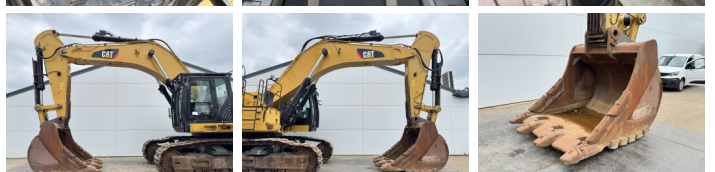

Caterpillar

Caterpillar 374FL

BOSS
MACHINERY

€ 139.000excl.

Year **2021**
Reference number **BM007684**
Hours **18.717**

Algemeen

Type 374FL
Location Veldhoven, Netherlands
Dutch vehicle
Overig **NO PINS INCLUDED FOR THE BUCKET**
Certificaat **CE + EPA**

Description Available at Boss Machinery! This Caterpillar 374FL Excavators from 2021 has an engine power of 362 kW and counts 18717 operational hours. Always worked in The Netherlands. The total weight of this Caterpillar 374FL is 73100 kg and the dimensions are 12.56 x 3.50 x 4.55. Furthermore, this 374FL is equipped with Camera, Radio, Extra hydraulic function, Hammer function, Central greasing. The Caterpillar Excavators also has a CE + EPA marking. Do you want more information or do you want to try the Caterpillar 374FL at our yard? Please let us know.

Maten / Gewichten

L*W*H: 12.56 x 3.50 x 4.55
Weight: 73100

Motor informatie

Engine brand: Caterpillar
Engine model: C15
Cylinders: 6
Turbo
Capacity in kW: 362

Banden / Rupsen

Plate % 40
Sprocket % 70
Chain % 70

Plate width:

65 cm

Opties

Camera

Radio

Extra hydraulic function

Hammer function

Central greasing