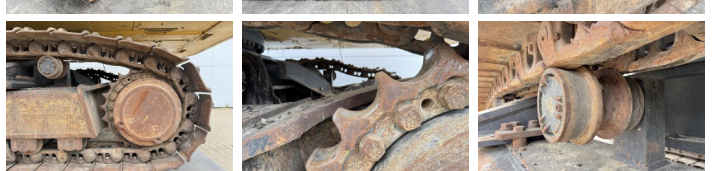

Description Available at Boss Machinery! This Caterpillar 374FL Excavators from 2021 has an engine power of 362 kW and counts 18717 operational hours. Always worked in The Netherlands. The total weight of this Caterpillar 374FL is 73100 kg and the dimensions are 12.56 x 3.50 x 4.55. Furthermore, this 374FL is equipped with Camera, Radio, Extra hydraulic function, Hammer function, Central greasing. The Caterpillar Excavators also has a CE + EPA marking. Do you want more information or do you want to try the Caterpillar 374FL at our yard? Please let us know.

Maten / Gewichten

L*W*H: 12.56 x 3.50 x 4.55
Weight: 73100

Motor informatie

Engine brand: Caterpillar
Engine model: C15
Cylinders: 6
Turbo
Capacity in kW: 362

Banden / Rupsen

Plate % 40
Sprocket % 70
Chain % 70

Plate width:

65 cm

Opties

Camera

Radio

Extra hydraulic function

Hammer function

Central greasing