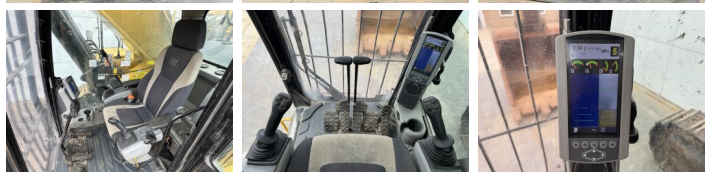

Description Available at Boss Machinery! This Caterpillar 374FL Excavators from 2021 has an engine power of 362 kW and counts 18717 operational hours. Always worked in The Netherlands. The total weight of this Caterpillar 374FL is 73100 kg and the dimensions are 12.56 x 3.50 x 4.55. Furthermore, this 374FL is equipped with Camera, Radio, Extra hydraulic function, Hammer function, Central greasing. The Caterpillar Excavators also has a CE + EPA marking. Do you want more information or do you want to try the Caterpillar 374FL at our yard? Please let us know.

Plate width:

65 cm

Opties

Camera

Radio

Extra hydraulic function

Hammer function

Central greasing