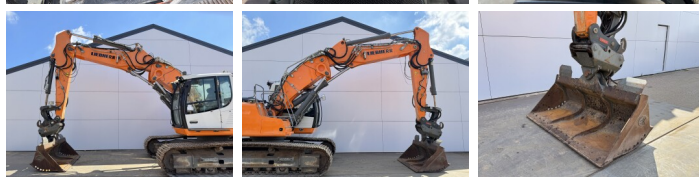

Liebherr

Liebherr R924LC

€ 54.500excl.

Year **2016**
Reference number **BM007729**
Hours **11.306**

Algemeen

Type **R924LC**
Location **Veldhoven, Netherlands**
Certificaat **CE + EPA**
Description **Available at Boss Machinery! This Liebherr R924LC Excavators from 2016 has an engine power of 120 kW and counts 11306 operational hours. The total weight of this Liebherr R924LC is 28300 kg and the dimensions are 9.85 x 3.13 x 3.06. Furthermore, this R924LC is equipped with Camera, Radio, Heated Seat, Quick coupler, Extra hydraulic function, Hammer function, Central greasing. The Liebherr Excavators also has a CE + EPA marking. Do you want more information or do you want to try the Liebherr R924LC at our yard? Please let us know.**

Maten / Gewichten

Weight: **28300**
L*W*H: **9.85 x 3.13 x 3.06**

Motor informatie

Engine brand: **Liebherr**
Engine model: **D934 A7**
Cylinders: **4**
Turbo
Capacity in kW: **120**

Banden / Rupsen

Plate width: **75 cm**

Opties

Camera
Radio

BOSS
MACHINERY

Heated Seat
Quick coupler
Extra hydraulic function
Hammer function
Central greasing