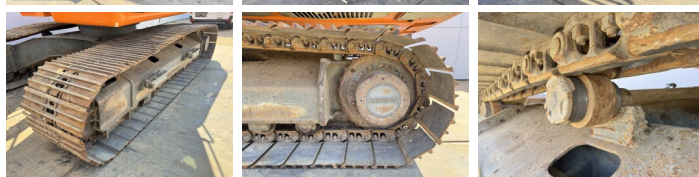

Liebherr

Liebherr R924LC

€ 54.500excl.

Year **2016**
Reference number **BM007729**
Hours **11.306**

Algemeen

Type **R924LC**
Location **Veldhoven, Netherlands**
Certificaat **CE + EPA**
Description **Available at Boss Machinery! This Liebherr R924LC Excavators from 2016 has an engine power of 120 kW and counts 11306 operational hours. The total weight of this Liebherr R924LC is 28300 kg and the dimensions are 9.85 x 3.13 x 3.06. Furthermore, this R924LC is equipped with Camera, Radio, Heated Seat, Quick coupler, Extra hydraulic function, Hammer function, Central greasing. The Liebherr Excavators also has a CE + EPA marking. Do you want more information or do you want to try the Liebherr R924LC at our yard? Please let us know.**

Maten / Gewichten

Weight: **28300**
L*W*H: **9.85 x 3.13 x 3.06**

Motor informatie

Engine brand: **Liebherr**
Engine model: **D934 A7**
Cylinders: **4**
Turbo
Capacity in kW: **120**

Banden / Rupsen

Plate width: **75 cm**

Opties

Camera
Radio

BOSS
MACHINERY

Heated Seat
Quick coupler
Extra hydraulic function
Hammer function
Central greasing