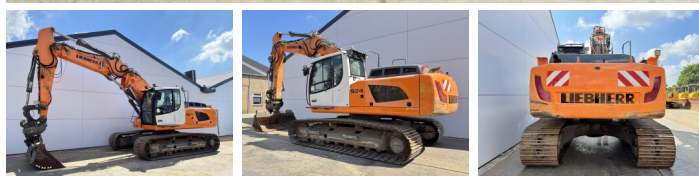

Liebherr

Liebherr R924LC

€ 54.500excl.

Year **2016**
Reference number **BM007729**
Hours **11.306**

Algemeen

Type **R924LC**
Location **Veldhoven, Netherlands**
Certificaat **CE + EPA**
Description **Available at Boss Machinery! This Liebherr R924LC Excavators from 2016 has an engine power of 120 kW and counts 11306 operational hours. The total weight of this Liebherr R924LC is 28300 kg and the dimensions are 9.85 x 3.13 x 3.06. Furthermore, this R924LC is equipped with Camera, Radio, Heated Seat, Quick coupler, Extra hydraulic function, Hammer function, Central greasing. The Liebherr Excavators also has a CE + EPA marking. Do you want more information or do you want to try the Liebherr R924LC at our yard? Please let us know.**

Maten / Gewichten

Weight: **28300**
L*W*H: **9.85 x 3.13 x 3.06**

Motor informatie

Engine brand: **Liebherr**
Engine model: **D934 A7**
Cylinders: **4**
Turbo
Capacity in kW: **120**

Banden / Rupsen

Plate width: **75 cm**

Opties

Camera
Radio

BOSS
MACHINERY

Heated Seat
Quick coupler
Extra hydraulic function
Hammer function
Central greasing