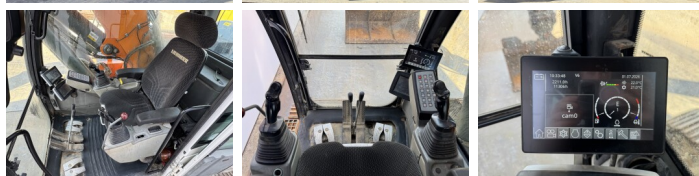

Liebherr

Liebherr R924LC

€ 54.500excl.

Year **2016**
Reference number **BM007729**
Hours **11.306**

Algemeen

Type **R924LC**
Location **Veldhoven, Netherlands**
Certificaat **CE + EPA**
Description **Available at Boss Machinery! This Liebherr R924LC Excavators from 2016 has an engine power of 120 kW and counts 11306 operational hours. The total weight of this Liebherr R924LC is 28300 kg and the dimensions are 9.85 x 3.13 x 3.06. Furthermore, this R924LC is equipped with Camera, Radio, Heated Seat, Quick coupler, Extra hydraulic function, Hammer function, Central greasing. The Liebherr Excavators also has a CE + EPA marking. Do you want more information or do you want to try the Liebherr R924LC at our yard? Please let us know.**

Maten / Gewichten

Weight: **28300**
L*W*H: **9.85 x 3.13 x 3.06**

Motor informatie

Engine brand: **Liebherr**
Engine model: **D934 A7**
Cylinders: **4**
Turbo
Capacity in kW: **120**

Banden / Rupsen

Plate width: **75 cm**

Opties

Camera
Radio

BOSS
MACHINERY

Heated Seat
Quick coupler
Extra hydraulic function
Hammer function
Central greasing