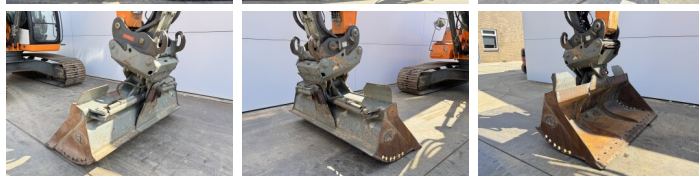

Liebherr

Liebherr R924LC

€ 54.500excl.

Year **2016**
Reference number **BM007729**
Hours **11.306**

Algemeen

Type **R924LC**
Location **Veldhoven, Netherlands**
Certificaat **CE + EPA**
Description **Available at Boss Machinery! This Liebherr R924LC Excavators from 2016 has an engine power of 120 kW and counts 11306 operational hours. The total weight of this Liebherr R924LC is 28300 kg and the dimensions are 9.85 x 3.13 x 3.06. Furthermore, this R924LC is equipped with Camera, Radio, Heated Seat, Quick coupler, Extra hydraulic function, Hammer function, Central greasing. The Liebherr Excavators also has a CE + EPA marking. Do you want more information or do you want to try the Liebherr R924LC at our yard? Please let us know.**

Maten / Gewichten

Weight: **28300**
L*W*H: **9.85 x 3.13 x 3.06**

Motor informatie

Engine brand: **Liebherr**
Engine model: **D934 A7**
Cylinders: **4**
Turbo
Capacity in kW: **120**

Banden / Rupsen

Plate width: **75 cm**

Opties

Camera
Radio

BOSS
MACHINERY

Heated Seat
Quick coupler
Extra hydraulic function
Hammer function
Central greasing