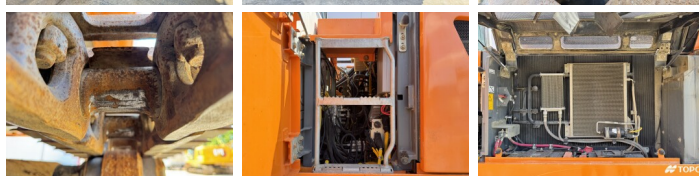

Liebherr

Liebherr R924LC

€ 54.500excl.

Year **2016**
Reference number **BM007729**
Hours **11.306**

Algemeen

Type **R924LC**
Location **Veldhoven, Netherlands**
Certificaat **CE + EPA**
Description **Available at Boss Machinery! This Liebherr R924LC Excavators from 2016 has an engine power of 120 kW and counts 11306 operational hours. The total weight of this Liebherr R924LC is 28300 kg and the dimensions are 9.85 x 3.13 x 3.06. Furthermore, this R924LC is equipped with Camera, Radio, Heated Seat, Quick coupler, Extra hydraulic function, Hammer function, Central greasing. The Liebherr Excavators also has a CE + EPA marking. Do you want more information or do you want to try the Liebherr R924LC at our yard? Please let us know.**

Maten / Gewichten

Weight: **28300**
L*W*H: **9.85 x 3.13 x 3.06**

Motor informatie

Engine brand: **Liebherr**
Engine model: **D934 A7**
Cylinders: **4**
Turbo
Capacity in kW: **120**

Banden / Rupsen

Plate width: **75 cm**

Opties

Camera
Radio

BOSS
MACHINERY

Heated Seat
Quick coupler
Extra hydraulic function
Hammer function
Central greasing