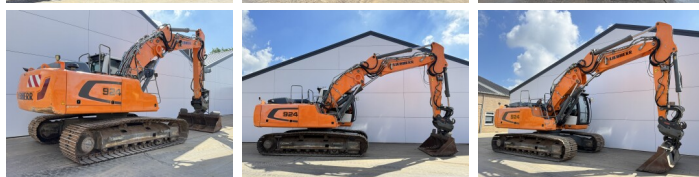

Liebherr

Liebherr R924LC

€ 54.500excl.

Year **2016**
Reference number **BM007729**
Hours **11.306**

Algemeen

Type **R924LC**
Location **Veldhoven, Netherlands**
Certificaat **CE + EPA**
Description **Available at Boss Machinery! This Liebherr R924LC Excavators from 2016 has an engine power of 120 kW and counts 11306 operational hours. The total weight of this Liebherr R924LC is 28300 kg and the dimensions are 9.85 x 3.13 x 3.06. Furthermore, this R924LC is equipped with Camera, Radio, Heated Seat, Quick coupler, Extra hydraulic function, Hammer function, Central greasing. The Liebherr Excavators also has a CE + EPA marking. Do you want more information or do you want to try the Liebherr R924LC at our yard? Please let us know.**

Maten / Gewichten

Weight: **28300**
L*W*H: **9.85 x 3.13 x 3.06**

Motor informatie

Engine brand: **Liebherr**
Engine model: **D934 A7**
Cylinders: **4**
Turbo
Capacity in kW: **120**

Banden / Rupsen

Plate width: **75 cm**

Opties

Camera
Radio

BOSS
MACHINERY

Heated Seat
Quick coupler
Extra hydraulic function
Hammer function
Central greasing