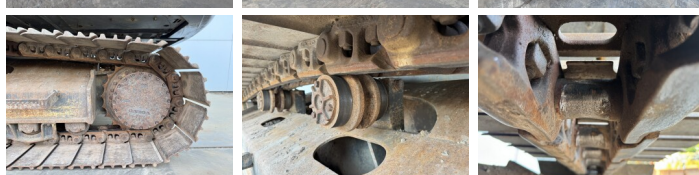

Available at Boss Machinery! This Volvo EC180DL Excavators from 2014 has an engine power of 105 kW and counts 11024 operational hours. The total weight of this Volvo EC180DL is 19740 kg and the dimensions are 8.66 x 3.02 x 2.92. Furthermore, this EC180DL is equipped with Radio, Extra hydraulic function, Hammer function. The Volvo Excavators also has a CE marking. Do you want more information or do you want to try the Volvo EC180DL at our yard? Please let us know.

Maten / Gewichten

Weight: **19740**
L*W*H: **8.66 x 3.02 x 2.92**

Motor informatie

Engine brand: **Volvo**
Engine model: **D4H**
Cylinders: **4**
Turbo
Capacity in kW: **105**

Banden / Rupsen

Plate % **60**
Sprocket % **10**
Chain % **40**
Plate width: **80 cm**

Opties

Radio

Extra hydraulic function
Hammer function