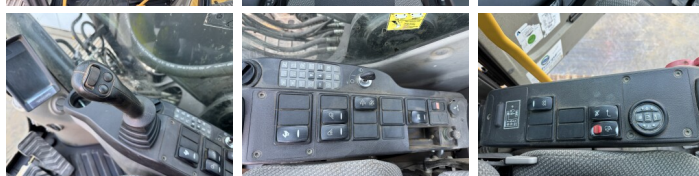

Volvo

Volvo EC180DL

BOSS
MACHINERY

€ 39.500excl.

Year **2014**
Reference number **BM007884**
Hours **11.024**

Algemeen

Type **EC180DL**
Location **Veldhoven, Netherlands**
Certificaat **CE**

Description

Available at Boss Machinery! This Volvo EC180DL Excavators from 2014 has an engine power of 105 kW and counts 11024 operational hours. The total weight of this Volvo EC180DL is 19740 kg and the dimensions are 8.66 x 3.02 x 2.92. Furthermore, this EC180DL is equipped with Radio, Extra hydraulic function, Hammer function. The Volvo Excavators also has a CE marking. Do you want more information or do you want to try the Volvo EC180DL at our yard? Please let us know.

Maten / Gewichten

Weight: **19740**
L*W*H: **8.66 x 3.02 x 2.92**

Motor informatie

Engine brand: **Volvo**
Engine model: **D4H**
Cylinders: **4**
Turbo
Capacity in kW: **105**

Banden / Rupsen

Plate % **60**
Sprocket % **10**
Chain % **40**
Plate width: **80 cm**

Opties

Radio