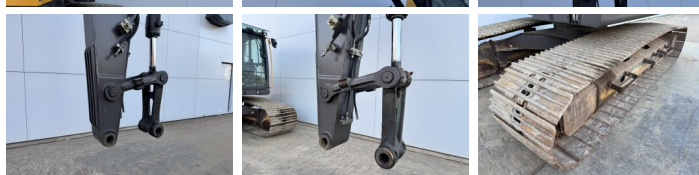

Volvo

Volvo EC180DL

BOSS
MACHINERY

€ 39.500excl.

Year **2014**
Reference number **BM007884**
Hours **11.024**

Algemeen

Type **EC180DL**
Location **Veldhoven, Netherlands**
Certificaat **CE**

Description

Available at Boss Machinery! This Volvo EC180DL Excavators from 2014 has an engine power of 105 kW and counts 11024 operational hours. The total weight of this Volvo EC180DL is 19740 kg and the dimensions are 8.66 x 3.02 x 2.92. Furthermore, this EC180DL is equipped with Radio, Extra hydraulic function, Hammer function. The Volvo Excavators also has a CE marking. Do you want more information or do you want to try the Volvo EC180DL at our yard? Please let us know.

Maten / Gewichten

Weight: **19740**
L*W*H: **8.66 x 3.02 x 2.92**

Motor informatie

Engine brand: **Volvo**
Engine model: **D4H**
Cylinders: **4**
Turbo
Capacity in kW: **105**

Banden / Rupsen

Plate % **60**
Sprocket % **10**
Chain % **40**
Plate width: **80 cm**

Opties

Radio