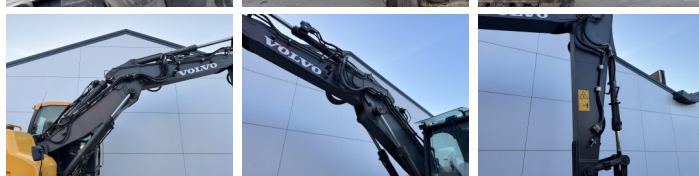

Volvo

Volvo EC180DL

BOSS
MACHINERY

€ 39.500excl.

Year **2014**
Reference number **BM007884**
Hours **11.024**

Algemeen

Type **EC180DL**
Location **Veldhoven, Netherlands**
Certificaat **CE**

Description

Available at Boss Machinery! This Volvo EC180DL Excavators from 2014 has an engine power of 105 kW and counts 11024 operational hours. The total weight of this Volvo EC180DL is 19740 kg and the dimensions are 8.66 x 3.02 x 2.92. Furthermore, this EC180DL is equipped with Radio, Extra hydraulic function, Hammer function. The Volvo Excavators also has a CE marking. Do you want more information or do you want to try the Volvo EC180DL at our yard? Please let us know.

Maten / Gewichten

Weight: **19740**
L*W*H: **8.66 x 3.02 x 2.92**

Motor informatie

Engine brand: **Volvo**
Engine model: **D4H**
Cylinders: **4**
Turbo
Capacity in kW: **105**

Banden / Rupsen

Plate % **60**
Sprocket % **10**
Chain % **40**
Plate width: **80 cm**

Opties

Radio