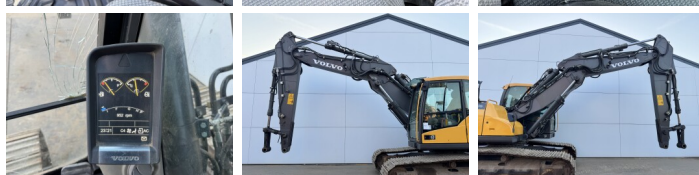

Volvo

Volvo EC180DL

BOSS
MACHINERY

€ 39.500excl.

Year **2014**
Reference number **BM007884**
Hours **11.024**

Algemeen

Type **EC180DL**
Location **Veldhoven, Netherlands**
Certificaat **CE**

Description

Available at Boss Machinery! This Volvo EC180DL Excavators from 2014 has an engine power of 105 kW and counts 11024 operational hours. The total weight of this Volvo EC180DL is 19740 kg and the dimensions are 8.66 x 3.02 x 2.92. Furthermore, this EC180DL is equipped with Radio, Extra hydraulic function, Hammer function. The Volvo Excavators also has a CE marking. Do you want more information or do you want to try the Volvo EC180DL at our yard? Please let us know.

Maten / Gewichten

Weight: **19740**
L*W*H: **8.66 x 3.02 x 2.92**

Motor informatie

Engine brand: **Volvo**
Engine model: **D4H**
Cylinders: **4**
Turbo
Capacity in kW: **105**

Banden / Rupsen

Plate % **60**
Sprocket % **10**
Chain % **40**
Plate width: **80 cm**

Opties

Radio

Extra hydraulic function
Hammer function