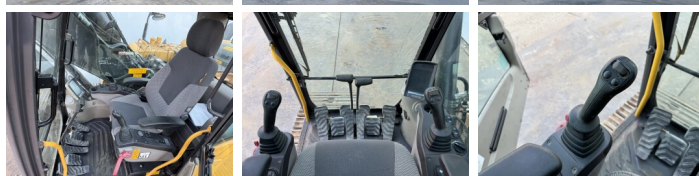

Volvo

Volvo EC180DL

BOSS
MACHINERY

€ 39.500excl.

Year **2014**
Reference number **BM007884**
Hours **11.024**

Algemeen

Type **EC180DL**
Location **Veldhoven, Netherlands**
Certificaat **CE**

Description

Available at Boss Machinery! This Volvo EC180DL Excavators from 2014 has an engine power of 105 kW and counts 11024 operational hours. The total weight of this Volvo EC180DL is 19740 kg and the dimensions are 8.66 x 3.02 x 2.92. Furthermore, this EC180DL is equipped with Radio, Extra hydraulic function, Hammer function. The Volvo Excavators also has a CE marking. Do you want more information or do you want to try the Volvo EC180DL at our yard? Please let us know.

Maten / Gewichten

Weight: **19740**
L*W*H: **8.66 x 3.02 x 2.92**

Motor informatie

Engine brand: **Volvo**
Engine model: **D4H**
Cylinders: **4**
Turbo
Capacity in kW: **105**

Banden / Rupsen

Plate % **60**
Sprocket % **10**
Chain % **40**
Plate width: **80 cm**

Opties

Radio