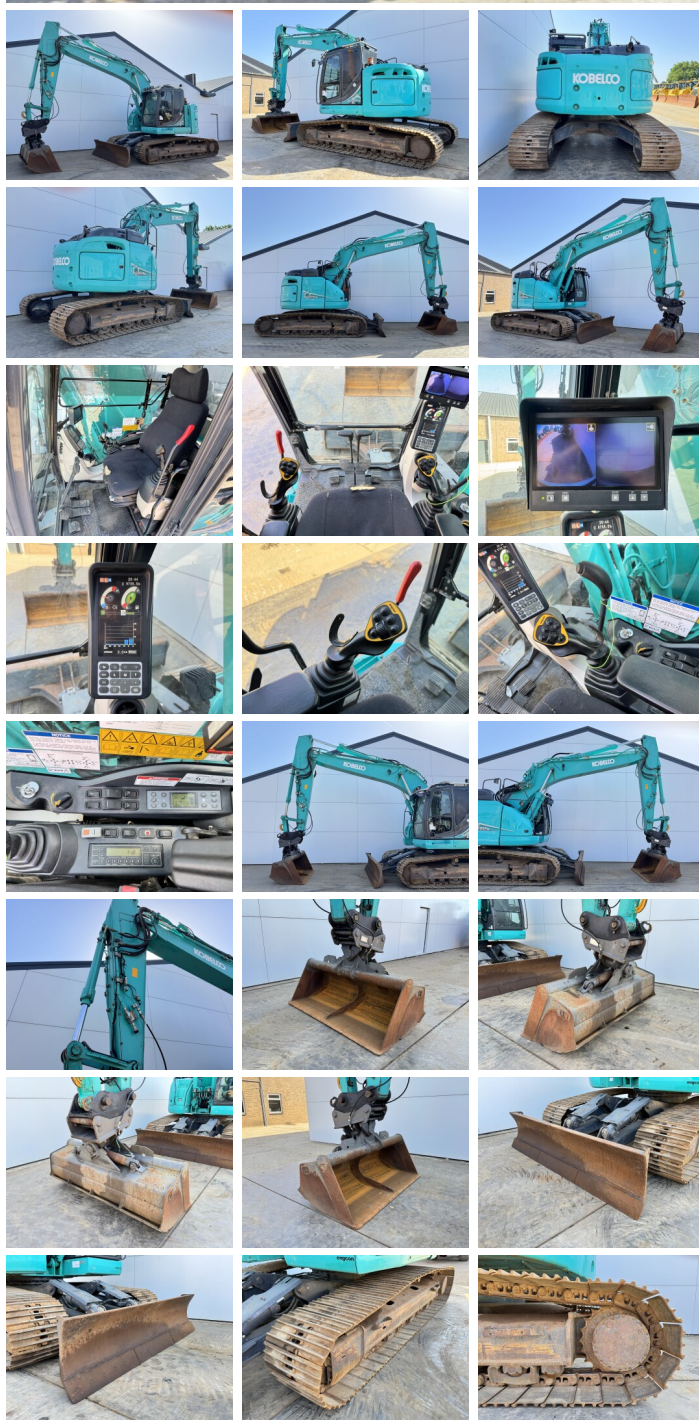

# Kobelco SK230SRLC-5

**BOSS**  
MACHINERY

€ 59.500excl.

Year **2017**  
Reference number **BM007730**  
Hours **9.755**

## Description

Available at Boss Machinery! This Kobelco SK230SRLC-5 Excavators from 2017 has an engine power of 124 kW and counts 9755 operational hours. The total weight of this Kobelco SK230SRLC-5 is 25400 kg and the dimensions are 8.75 x 3.08 x 3.66. Furthermore, this SK230SRLC-5 is equipped with Camera, Radio, Heated Seat, Quick coupler, Extra hydraulic function, Hammer function, Central greasing. The Kobelco Excavators also has a CE + EPA marking. Do you want more information or do you want to try the Kobelco SK230SRLC-5 at our yard? Please let us know.

## Maten / Gewichten

Weight: **25400**  
L\*W\*H: **8.75 x 3.08 x 3.66**

## Banden / Rupsen

Chain % **40**  
Plate % **60**  
Sprocket % **40**  
Plate width: **70 cm**