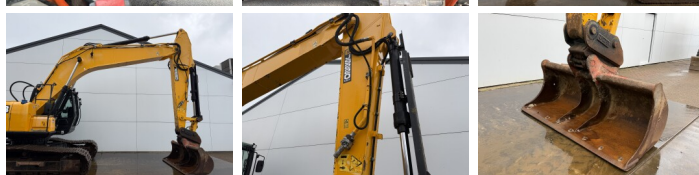

JCB

JCB JS220LC

BOSS
MACHINERY

Year **2017**
Reference number **BM007524**
Hours **7.354**

Algemeen

Type JS220LC
Location Veldhoven, Netherlands
Certificaat CE

Available at Boss Machinery! This JCB JS220LC Excavators from 2017 has an engine power of 129 kW and counts 7354 operational hours. The total weight of this JCB JS220LC is 22310 kg and the dimensions are 9.61 x 3.08 x 3.19. Furthermore, this JS220LC is equipped with Camera, Radio, Heated Seat, Quick coupler, Extra hydraulic function, Hammer function. The JCB Excavators also has a CE marking. Do you want more information or do you want to try the JCB JS220LC at our yard? Please let us know.

Description

Maten / Gewichten

Weight: 22310
L*W*H: 9.61 x 3.08 x 3.19

Motor informatie

Engine brand: JCB ECOMAX
Engine model: 448 TA4-129E
Cylinders: 6
Turbo
Capacity in kW: 129

Banden / Rupsen

Chain % 50
Plate % 50
Sprocket % 50
Plate width: 70 cm

Opties

Camera
Radio
Heated Seat

Quick coupler
Extra hydraulic function
Hammer function