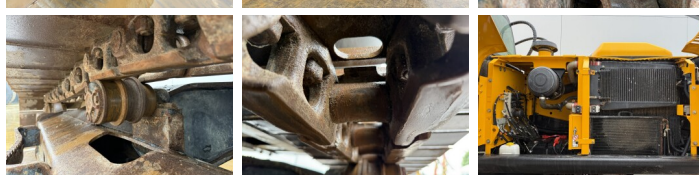

JCB

JCB JS220LC

BOSS
MACHINERY

Year **2017**
Reference number **BM007524**
Hours **7.354**

Algemeen

Type JS220LC
Location Veldhoven, Netherlands
Certificaat CE

Available at Boss Machinery! This JCB JS220LC Excavators from 2017 has an engine power of 129 kW and counts 7354 operational hours. The total weight of this JCB JS220LC is 22310 kg and the dimensions are 9.61 x 3.08 x 3.19. Furthermore, this JS220LC is equipped with Camera, Radio, Heated Seat, Quick coupler, Extra hydraulic function, Hammer function. The JCB Excavators also has a CE marking. Do you want more information or do you want to try the JCB JS220LC at our yard? Please let us know.

Description

Maten / Gewichten

Weight: 22310
L*W*H: 9.61 x 3.08 x 3.19

Motor informatie

Engine brand: JCB ECOMAX
Engine model: 448 TA4-129E
Cylinders: 6
Turbo
Capacity in kW: 129

Banden / Rupsen

Chain % 50
Plate % 50
Sprocket % 50
Plate width: 70 cm

Opties

Camera
Radio
Heated Seat

Quick coupler
Extra hydraulic function
Hammer function