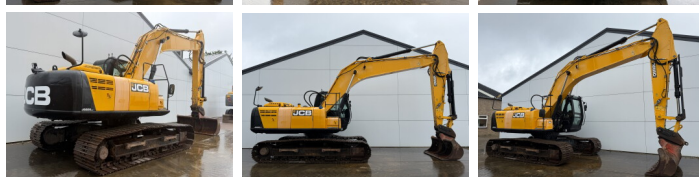

JCB

JCB JS220LC

BOSS
MACHINERY

Year **2017**
Reference number **BM007524**
Hours **7.354**

Algemeen

Type JS220LC
Location Veldhoven, Netherlands
Certificaat CE

Available at Boss Machinery! This JCB JS220LC Excavators from 2017 has an engine power of 129 kW and counts 7354 operational hours. The total weight of this JCB JS220LC is 22310 kg and the dimensions are 9.61 x 3.08 x 3.19. Furthermore, this JS220LC is equipped with Camera, Radio, Heated Seat, Quick coupler, Extra hydraulic function, Hammer function. The JCB Excavators also has a CE marking. Do you want more information or do you want to try the JCB JS220LC at our yard? Please let us know.

Description

Maten / Gewichten

Weight: 22310
L*W*H: 9.61 x 3.08 x 3.19

Motor informatie

Engine brand: JCB ECOMAX
Engine model: 448 TA4-129E
Cylinders: 6
Turbo
Capacity in kW: 129

Banden / Rupsen

Chain % 50
Plate % 50
Sprocket % 50
Plate width: 70 cm

Opties

Camera
Radio
Heated Seat

Quick coupler
Extra hydraulic function
Hammer function