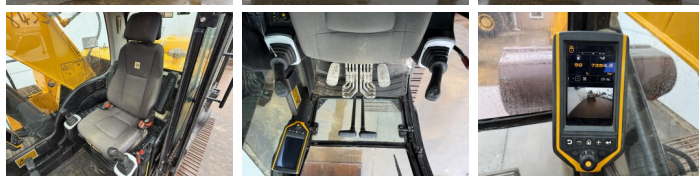

JCB

JCB JS220LC

BOSS
MACHINERY

Year **2017**
Reference number **BM007524**
Hours **7.354**

Algemeen

Type JS220LC
Location Veldhoven, Netherlands
Certificaat CE

Available at Boss Machinery! This JCB JS220LC Excavators from 2017 has an engine power of 129 kW and counts 7354 operational hours. The total weight of this JCB JS220LC is 22310 kg and the dimensions are 9.61 x 3.08 x 3.19. Furthermore, this JS220LC is equipped with Camera, Radio, Heated Seat, Quick coupler, Extra hydraulic function, Hammer function. The JCB Excavators also has a CE marking. Do you want more information or do you want to try the JCB JS220LC at our yard? Please let us know.

Description

Maten / Gewichten

Weight: 22310
L*W*H: 9.61 x 3.08 x 3.19

Motor informatie

Engine brand: JCB ECOMAX
Engine model: 448 TA4-129E
Cylinders: 6
Turbo
Capacity in kW: 129

Banden / Rupsen

Chain % 50
Plate % 50
Sprocket % 50
Plate width: 70 cm

Opties

Camera
Radio
Heated Seat

Quick coupler
Extra hydraulic function
Hammer function