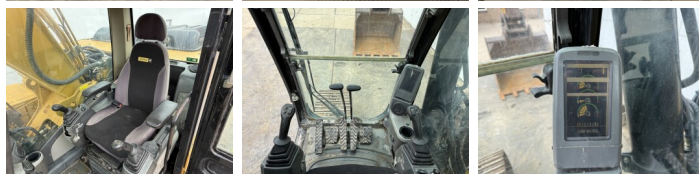

Caterpillar

Caterpillar 325DLN

BOSS
MACHINERY

Year **2007**
Reference number **BM007646**
Hours **13.133**

Algemeen

Type **325DLN**
Location **Veldhoven, Netherlands**
Certificaat **CE**

Available at Boss Machinery! This Caterpillar 325DLN Excavators from 2007 has an engine power of 152 kW and counts 13133 operational hours. The total weight of this Caterpillar 325DLN is 31600 kg and the dimensions are 10.23 x 2.99 x 3.58. Furthermore, this 325DLN is equipped with Quick coupler, Radio, Extra hydraulic function, Hammer function, Central greasing. The Caterpillar Excavators also has a CE marking. Do you want more information or do you want to try the Caterpillar 325DLN at our yard? Please let us know.

Description

Maten / Gewichten

Weight: **31600**
L*W*H: **10.23 x 2.99 x 3.58**

Motor informatie

Engine brand: **Caterpillar**
Engine model: **C7DI**
Cylinders: **6**
Turbo
Capacity in kW: **152**

Banden / Rupsen

Sprocket % **80**
Plate % **40**
Chain % **5**
Plate width: **60 cm**

Opties

Quick coupler
Radio
Extra hydraulic function

Hammer function
Central greasing