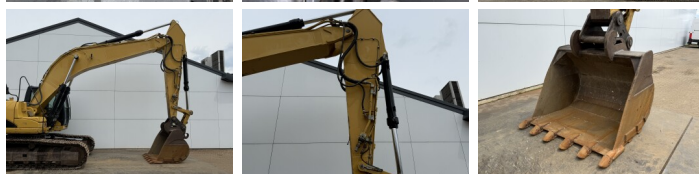

Caterpillar

Caterpillar 325DLN

BOSS
MACHINERY

Year **2007**
Reference number **BM007646**
Hours **13.133**

Algemeen

Type **325DLN**
Location **Veldhoven, Netherlands**
Certificaat **CE**

Available at Boss Machinery! This Caterpillar 325DLN Excavators from 2007 has an engine power of 152 kW and counts 13133 operational hours. The total weight of this Caterpillar 325DLN is 31600 kg and the dimensions are 10.23 x 2.99 x 3.58. Furthermore, this 325DLN is equipped with Quick coupler, Radio, Extra hydraulic function, Hammer function, Central greasing. The Caterpillar Excavators also has a CE marking. Do you want more information or do you want to try the Caterpillar 325DLN at our yard? Please let us know.

Description

Maten / Gewichten

Weight: **31600**
L*W*H: **10.23 x 2.99 x 3.58**

Motor informatie

Engine brand: **Caterpillar**
Engine model: **C7DI**
Cylinders: **6**
Turbo
Capacity in kW: **152**

Banden / Rupsen

Sprocket % **80**
Plate % **40**
Chain % **5**
Plate width: **60 cm**

Opties

Quick coupler
Radio
Extra hydraulic function

Hammer function
Central greasing