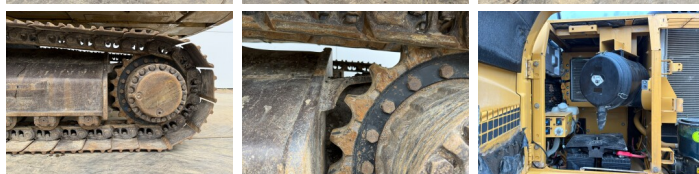

Caterpillar

Caterpillar 325DLN

BOSS
MACHINERY

Year **2007**
Reference number **BM007646**
Hours **13.133**

Algemeen

Type **325DLN**
Location **Veldhoven, Netherlands**
Certificaat **CE**

Available at Boss Machinery! This Caterpillar 325DLN Excavators from 2007 has an engine power of 152 kW and counts 13133 operational hours. The total weight of this Caterpillar 325DLN is 31600 kg and the dimensions are 10.23 x 2.99 x 3.58. Furthermore, this 325DLN is equipped with Quick coupler, Radio, Extra hydraulic function, Hammer function, Central greasing. The Caterpillar Excavators also has a CE marking. Do you want more information or do you want to try the Caterpillar 325DLN at our yard? Please let us know.

Description

Maten / Gewichten

Weight: **31600**
L*W*H: **10.23 x 2.99 x 3.58**

Motor informatie

Engine brand: **Caterpillar**
Engine model: **C7DI**
Cylinders: **6**
Turbo
Capacity in kW: **152**

Banden / Rupsen

Sprocket % **80**
Plate % **40**
Chain % **5**
Plate width: **60 cm**

Opties

Quick coupler
Radio
Extra hydraulic function

Hammer function
Central greasing