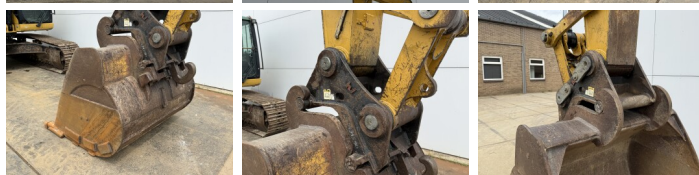

Caterpillar

Caterpillar 325DLN

BOSS
MACHINERY

Year **2007**
Reference number **BM007646**
Hours **13.133**

Algemeen

Type **325DLN**
Location **Veldhoven, Netherlands**
Certificaat **CE**

Available at Boss Machinery! This Caterpillar 325DLN Excavators from 2007 has an engine power of 152 kW and counts 13133 operational hours. The total weight of this Caterpillar 325DLN is 31600 kg and the dimensions are 10.23 x 2.99 x 3.58. Furthermore, this 325DLN is equipped with Quick coupler, Radio, Extra hydraulic function, Hammer function, Central greasing. The Caterpillar Excavators also has a CE marking. Do you want more information or do you want to try the Caterpillar 325DLN at our yard? Please let us know.

Description

Maten / Gewichten

Weight: **31600**
L*W*H: **10.23 x 2.99 x 3.58**

Motor informatie

Engine brand: **Caterpillar**
Engine model: **C7DI**
Cylinders: **6**
Turbo
Capacity in kW: **152**

Banden / Rupsen

Sprocket % **80**
Plate % **40**
Chain % **5**
Plate width: **60 cm**

Opties

Quick coupler
Radio
Extra hydraulic function

Hammer function
Central greasing