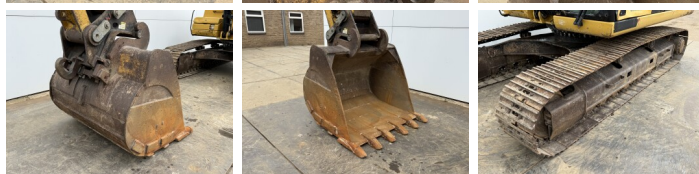

Caterpillar

Caterpillar 325DLN

BOSS
MACHINERY

Year **2007**
Reference number **BM007646**
Hours **13.133**

Algemeen

Type **325DLN**
Location **Veldhoven, Netherlands**
Certificaat **CE**

Available at Boss Machinery! This Caterpillar 325DLN Excavators from 2007 has an engine power of 152 kW and counts 13133 operational hours. The total weight of this Caterpillar 325DLN is 31600 kg and the dimensions are 10.23 x 2.99 x 3.58. Furthermore, this 325DLN is equipped with Quick coupler, Radio, Extra hydraulic function, Hammer function, Central greasing. The Caterpillar Excavators also has a CE marking. Do you want more information or do you want to try the Caterpillar 325DLN at our yard? Please let us know.

Description

Maten / Gewichten

Weight: **31600**
L*W*H: **10.23 x 2.99 x 3.58**

Motor informatie

Engine brand: **Caterpillar**
Engine model: **C7DI**
Cylinders: **6**
Turbo
Capacity in kW: **152**

Banden / Rupsen

Sprocket % **80**
Plate % **40**
Chain % **5**
Plate width: **60 cm**

Opties

Quick coupler
Radio
Extra hydraulic function

Hammer function
Central greasing