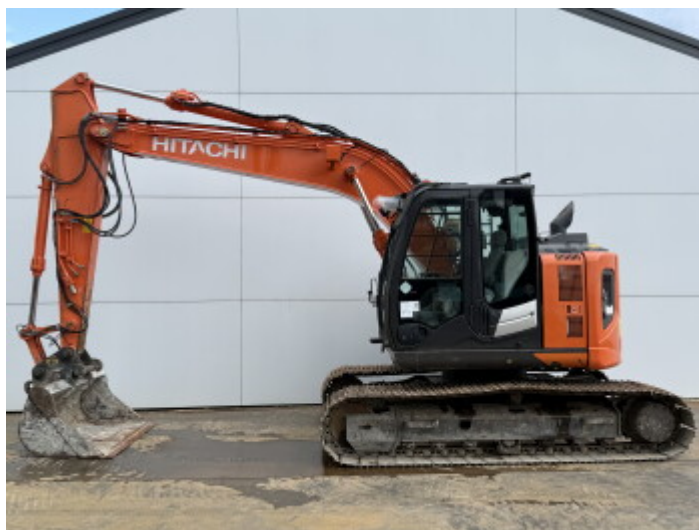

Hitachi

Hitachi ZX135US-6

BOSS
MACHINERY

€ 42.500excl.

Year **2017**
Reference number **BM007596**
Hours **5.173**

Algemeen

Type ZX135US-6
Location Veldhoven, Netherlands
Certificaat CE + EPA
Description Available at Boss Machinery! This Hitachi ZX135US-6 Excavators from 2017 has an engine power of 79 kW and counts 5173 operational hours. The total weight of this Hitachi ZX135US-6 is 14400 kg and the dimensions are 743 x 270 x 282. Furthermore, this ZX135US-6 is equipped with Radio, Camera, Quick coupler, Central greasing. The Hitachi Excavators also has a CE + EPA marking. Do you want more information or do you want to try the Hitachi ZX135US-6 at our yard? Please let us know.

Maten / Gewichten

L*W*H: 743 x 270 x 282
Weight: 14400

Motor informatie

Engine brand: Isuzu
Engine model: AR-4JJ1X
Cylinders: 4
Turbo
Capacity in kW: 79

Banden / Rupsen

Sprocket % 80
Chain % 40
Plate % 50
Plate width: 70 cm

Opties

Radio

Camera
Quick coupler
Central greasing