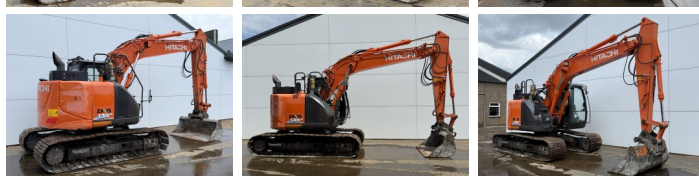

Hitachi

Hitachi ZX135US-6

BOSS
MACHINERY

€ 42.500excl.

Year **2017**
Reference number **BM007596**
Hours **5.173**

Algemeen

Type ZX135US-6
Location Veldhoven, Netherlands
Certificaat CE + EPA
Description Available at Boss Machinery! This Hitachi ZX135US-6 Excavators from 2017 has an engine power of 79 kW and counts 5173 operational hours. The total weight of this Hitachi ZX135US-6 is 14400 kg and the dimensions are 743 x 270 x 282. Furthermore, this ZX135US-6 is equipped with Radio, Camera, Quick coupler, Central greasing. The Hitachi Excavators also has a CE + EPA marking. Do you want more information or do you want to try the Hitachi ZX135US-6 at our yard? Please let us know.

Maten / Gewichten

L*W*H: 743 x 270 x 282
Weight: 14400

Motor informatie

Engine brand: Isuzu
Engine model: AR-4JJ1X
Cylinders: 4
Turbo
Capacity in kW: 79

Banden / Rupsen

Sprocket % 80
Chain % 40
Plate % 50
Plate width: 70 cm

Opties

Radio