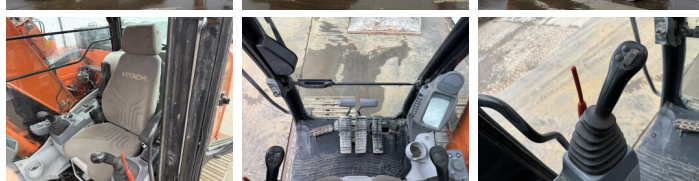

Hitachi

Hitachi ZX135US-6

BOSS
MACHINERY

€ 42.500excl.

Year **2017**
Reference number **BM007596**
Hours **5.173**

Algemeen

Type ZX135US-6
Location Veldhoven, Netherlands
Certificaat CE + EPA
Description Available at Boss Machinery! This Hitachi ZX135US-6 Excavators from 2017 has an engine power of 79 kW and counts 5173 operational hours. The total weight of this Hitachi ZX135US-6 is 14400 kg and the dimensions are 743 x 270 x 282. Furthermore, this ZX135US-6 is equipped with Radio, Camera, Quick coupler, Central greasing. The Hitachi Excavators also has a CE + EPA marking. Do you want more information or do you want to try the Hitachi ZX135US-6 at our yard? Please let us know.

Maten / Gewichten

L*W*H: 743 x 270 x 282
Weight: 14400

Motor informatie

Engine brand: Isuzu
Engine model: AR-4JJ1X
Cylinders: 4
Turbo
Capacity in kW: 79

Banden / Rupsen

Sprocket % 80
Chain % 40
Plate % 50
Plate width: 70 cm

Opties

Radio

Camera
Quick coupler
Central greasing