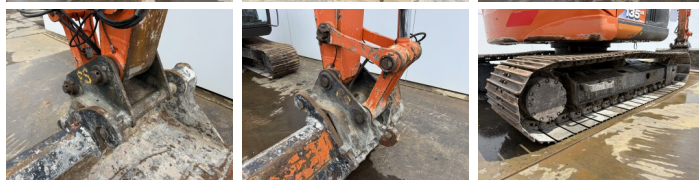

Hitachi

Hitachi ZX135US-6

BOSS
MACHINERY

€ 42.500excl.

Year **2017**
Reference number **BM007596**
Hours **5.173**

Algemeen

Type ZX135US-6
Location Veldhoven, Netherlands
Certificaat CE + EPA
Description Available at Boss Machinery! This Hitachi ZX135US-6 Excavators from 2017 has an engine power of 79 kW and counts 5173 operational hours. The total weight of this Hitachi ZX135US-6 is 14400 kg and the dimensions are 743 x 270 x 282. Furthermore, this ZX135US-6 is equipped with Radio, Camera, Quick coupler, Central greasing. The Hitachi Excavators also has a CE + EPA marking. Do you want more information or do you want to try the Hitachi ZX135US-6 at our yard? Please let us know.

Maten / Gewichten

L*W*H: 743 x 270 x 282
Weight: 14400

Motor informatie

Engine brand: Isuzu
Engine model: AR-4JJ1X
Cylinders: 4
Turbo
Capacity in kW: 79

Banden / Rupsen

Sprocket % 80
Chain % 40
Plate % 50
Plate width: 70 cm

Opties

Radio

Camera
Quick coupler
Central greasing