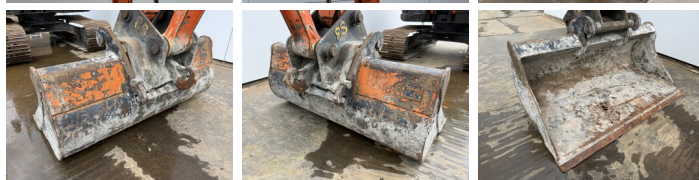

Hitachi

Hitachi ZX135US-6

BOSS
MACHINERY

€ 42.500excl.

Year **2017**
Reference number **BM007596**
Hours **5.173**

Algemeen

Type ZX135US-6
Location Veldhoven, Netherlands
Certificaat CE + EPA
Description Available at Boss Machinery! This Hitachi ZX135US-6 Excavators from 2017 has an engine power of 79 kW and counts 5173 operational hours. The total weight of this Hitachi ZX135US-6 is 14400 kg and the dimensions are 743 x 270 x 282. Furthermore, this ZX135US-6 is equipped with Radio, Camera, Quick coupler, Central greasing. The Hitachi Excavators also has a CE + EPA marking. Do you want more information or do you want to try the Hitachi ZX135US-6 at our yard? Please let us know.

Maten / Gewichten

L*W*H: 743 x 270 x 282
Weight: 14400

Motor informatie

Engine brand: Isuzu
Engine model: AR-4JJ1X
Cylinders: 4
Turbo
Capacity in kW: 79

Banden / Rupsen

Sprocket % 80
Chain % 40
Plate % 50
Plate width: 70 cm

Opties

Radio

Camera
Quick coupler
Central greasing