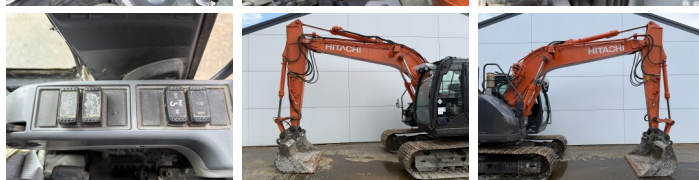

Hitachi

Hitachi ZX135US-6

BOSS
MACHINERY

€ 42.500excl.

Year **2017**
Reference number **BM007596**
Hours **5.173**

Algemeen

Type ZX135US-6
Location Veldhoven, Netherlands
Certificaat CE + EPA
Description Available at Boss Machinery! This Hitachi ZX135US-6 Excavators from 2017 has an engine power of 79 kW and counts 5173 operational hours. The total weight of this Hitachi ZX135US-6 is 14400 kg and the dimensions are 743 x 270 x 282. Furthermore, this ZX135US-6 is equipped with Radio, Camera, Quick coupler, Central greasing. The Hitachi Excavators also has a CE + EPA marking. Do you want more information or do you want to try the Hitachi ZX135US-6 at our yard? Please let us know.

Maten / Gewichten

L*W*H: 743 x 270 x 282
Weight: 14400

Motor informatie

Engine brand: Isuzu
Engine model: AR-4JJ1X
Cylinders: 4
Turbo
Capacity in kW: 79

Banden / Rupsen

Sprocket % 80
Chain % 40
Plate % 50
Plate width: 70 cm

Opties

Radio

Camera
Quick coupler
Central greasing