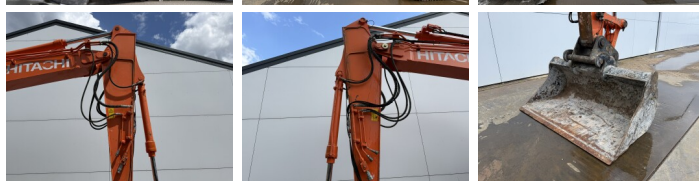

Hitachi

Hitachi ZX135US-6

BOSS
MACHINERY

€ 42.500excl.

Year **2017**
Reference number **BM007596**
Hours **5.173**

Algemeen

Type ZX135US-6
Location Veldhoven, Netherlands
Certificaat CE + EPA
Description Available at Boss Machinery! This Hitachi ZX135US-6 Excavators from 2017 has an engine power of 79 kW and counts 5173 operational hours. The total weight of this Hitachi ZX135US-6 is 14400 kg and the dimensions are 743 x 270 x 282. Furthermore, this ZX135US-6 is equipped with Radio, Camera, Quick coupler, Central greasing. The Hitachi Excavators also has a CE + EPA marking. Do you want more information or do you want to try the Hitachi ZX135US-6 at our yard? Please let us know.

Maten / Gewichten

L*W*H: 743 x 270 x 282
Weight: 14400

Motor informatie

Engine brand: Isuzu
Engine model: AR-4JJ1X
Cylinders: 4
Turbo
Capacity in kW: 79

Banden / Rupsen

Sprocket % 80
Chain % 40
Plate % 50
Plate width: 70 cm

Opties

Radio

Camera
Quick coupler
Central greasing