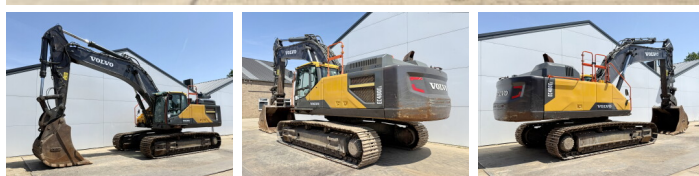

Volvo

Volvo EC480EL

€ 119.500excl.

Year **2018**
Reference number **BM007516**
Hours **8.390**

Algemeen

Type **EC480EL**
Location **Veldhoven, Netherlands**
Certificaat **CE**

Description

Available at Boss Machinery! This Volvo EC480EL Excavators from 2018 has an engine power of 278 kW and counts 8390 operational hours. The total weight of this Volvo EC480EL is 52000 kg and the dimensions are 11.65 x 3.42 x 4.30. Furthermore, this EC480EL is equipped with Radio, Camera, Quick coupler, Extra hydraulic function, Hammer function. The Volvo Excavators also has a CE marking. Do you want more information or do you want to try the Volvo EC480EL at our yard? Please let us know.

Maten / Gewichten

Weight: **52000**
L*W*H: **11.65 x 3.42 x 4.30**

Motor informatie

Engine brand: **Volvo**
Engine model: **D13J**
Cylinders: **6**
Turbo
Capacity in kW: **278**

Banden / Rupsen

Plate % **40**
Sprocket % **60**
Chain % **50**
Plate width: **70**

Opties

Radio

Camera

Quick coupler

Extra hydraulic function

Hammer function