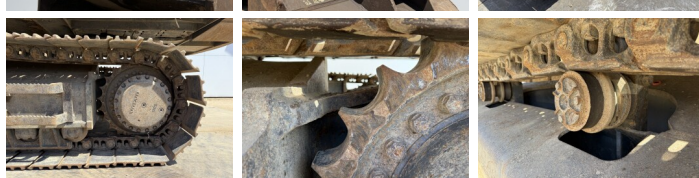

Volvo

Volvo EC480EL

€ 119.500excl.

Year **2018**
Reference number **BM007516**
Hours **8.390**

Algemeen

Type **EC480EL**
Location **Veldhoven, Netherlands**
Certificaat **CE**

Description

Available at Boss Machinery! This Volvo EC480EL Excavators from 2018 has an engine power of 278 kW and counts 8390 operational hours. The total weight of this Volvo EC480EL is 52000 kg and the dimensions are 11.65 x 3.42 x 4.30. Furthermore, this EC480EL is equipped with Radio, Camera, Quick coupler, Extra hydraulic function, Hammer function. The Volvo Excavators also has a CE marking. Do you want more information or do you want to try the Volvo EC480EL at our yard? Please let us know.

Maten / Gewichten

Weight: **52000**
L*W*H: **11.65 x 3.42 x 4.30**

Motor informatie

Engine brand: **Volvo**
Engine model: **D13J**
Cylinders: **6**
Turbo
Capacity in kW: **278**

Banden / Rupsen

Plate % **40**
Sprocket % **60**
Chain % **50**
Plate width: **70**

Opties

Radio

Camera

Quick coupler

Extra hydraulic function

Hammer function