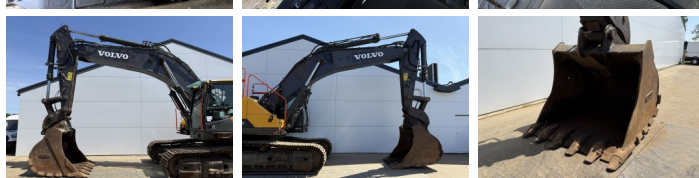

Volvo

Volvo EC480EL

€ 119.500excl.

Year **2018**
Reference number **BM007516**
Hours **8.390**

Algemeen

Type **EC480EL**
Location **Veldhoven, Netherlands**
Certificaat **CE**

Description

Available at Boss Machinery! This Volvo EC480EL Excavators from 2018 has an engine power of 278 kW and counts 8390 operational hours. The total weight of this Volvo EC480EL is 52000 kg and the dimensions are 11.65 x 3.42 x 4.30. Furthermore, this EC480EL is equipped with Radio, Camera, Quick coupler, Extra hydraulic function, Hammer function. The Volvo Excavators also has a CE marking. Do you want more information or do you want to try the Volvo EC480EL at our yard? Please let us know.

Maten / Gewichten

Weight: **52000**
L*W*H: **11.65 x 3.42 x 4.30**

Motor informatie

Engine brand: **Volvo**
Engine model: **D13J**
Cylinders: **6**
Turbo
Capacity in kW: **278**

Banden / Rupsen

Plate % **40**
Sprocket % **60**
Chain % **50**
Plate width: **70**

Opties

Radio

Camera

Quick coupler

Extra hydraulic function

Hammer function