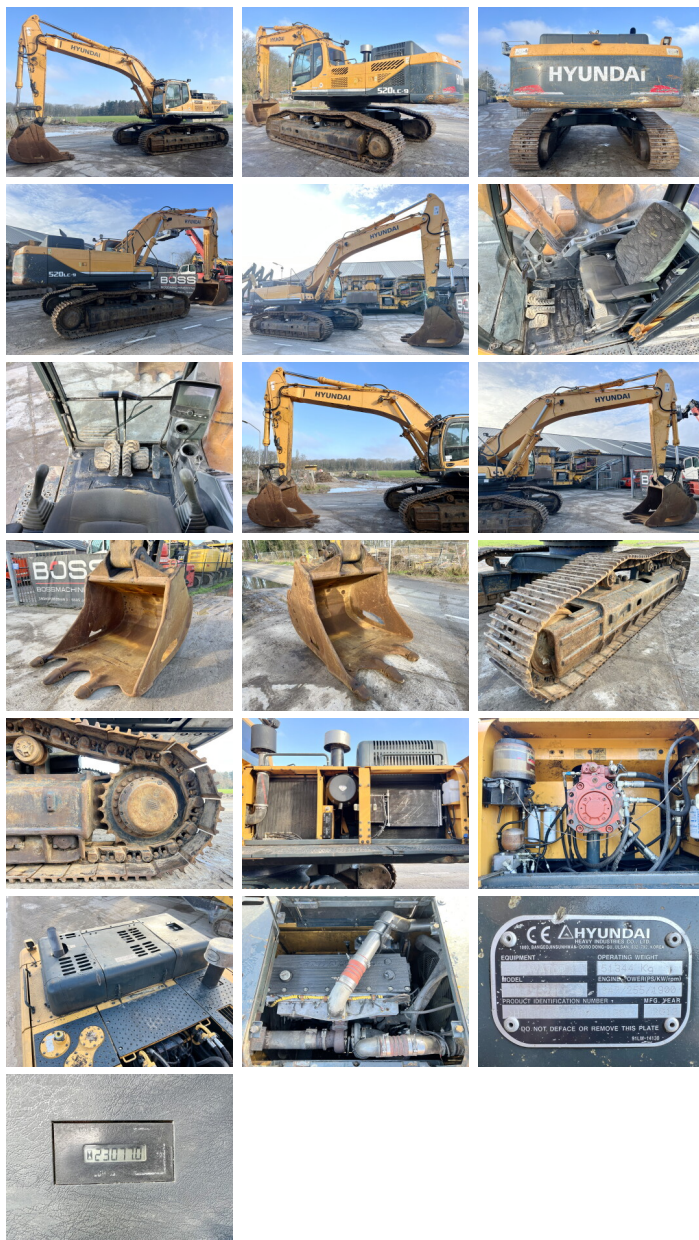

Hyundai

Hyundai R520LC-9

BOSS
MACHINERY

€ 34.500excl.

Year **2012**
Reference number **BM005620**
Hours **23.077**

Algemeen

Type **R520LC-9**
Location **Veldhoven, Netherlands**
Certificaat **CE + EPA**

Description

Available at Boss Machinery! This Hyundai R520LC-9 Excavators from 2012 has an engine power of 255 kW and counts 23077 operational hours. The total weight of this Hyundai R520LC-9 is 52675 kg and the dimensions are 12.20 x 3.70 x 3.90. Furthermore, this R520LC-9 is equipped with Air Conditioning, Radio, Camera, Extra hydraulic function, Hammer function, Central greasing. The Hyundai Excavators also has a CE + EPA marking. Do you want more information or do you want to try the Hyundai R520LC-9 at our yard? Please let us know.

Maten / Gewichten

Weight: **52675**
L*W*H: **12.20 x 3.70 x 3.90**

Motor informatie

Engine brand: **Cummins**
Engine model: **QSM11**
Cylinders: **6**
Turbo
Capacity in kW: **255**

Banden / Rupsen

Plate % **70**
Sprocket % **80**
Chain % **70**
Plate width: **70 cm**