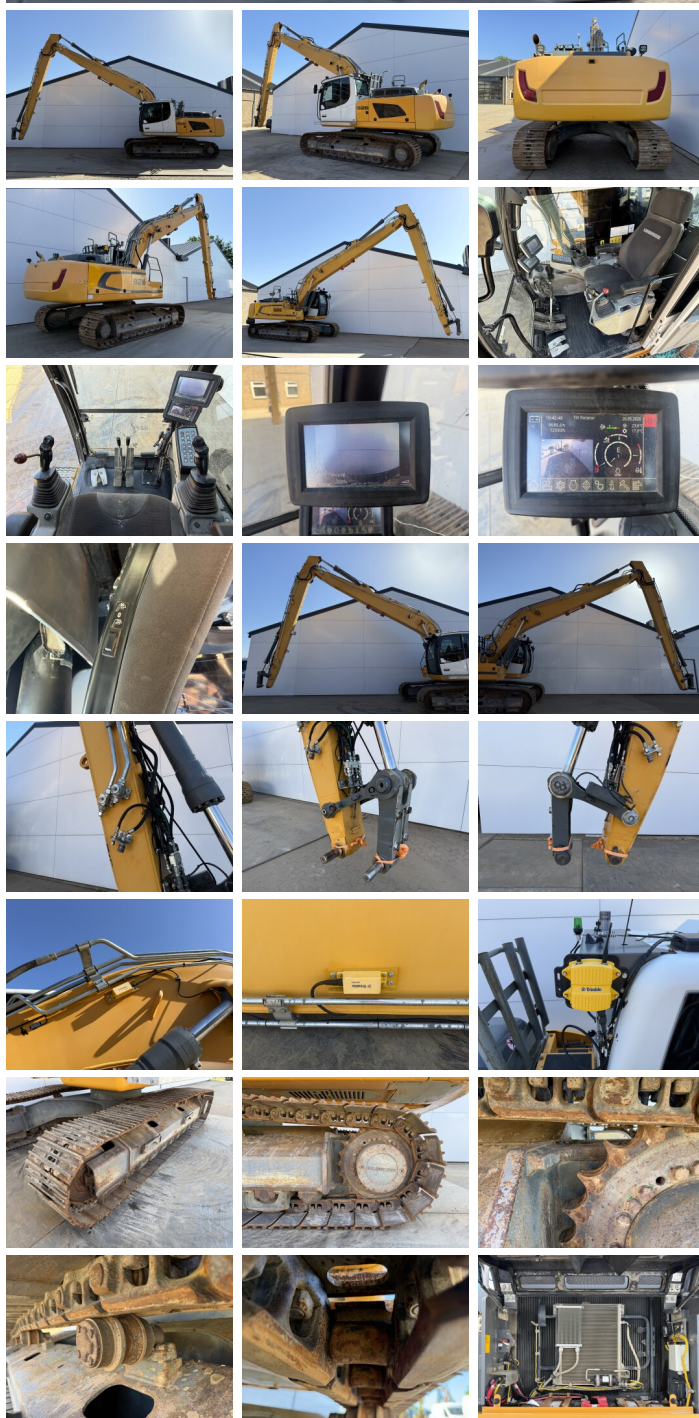

Liebherr

Liebherr R926LC - 15 Meter Long Reach

€ 89.500excl.

Year **2017**
Reference number **BM007655**
Hours **12.593**

Algemeen

Type R926LC - 15 Meter Long Reach
Location Veldhoven, Netherlands
Certificaat CE

Description

Available at Boss Machinery! This Liebherr R926LC - 15 Meter Long Reach Excavators from 2017 has an engine power of 140 kW and counts 12593 operational hours. The total weight of this Liebherr R926LC - 15 Meter Long Reach is 30100 kg and the dimensions are 12.35 x 2.98 x 3.14. Furthermore, this R926LC - 15 Meter Long Reach is equipped with Camera, Radio, Heated Seat, Extra hydraulic function, Hammer function, Central greasing. The Liebherr Excavators also has a CE marking. Do you want more information or do you want to try the Liebherr R926LC - 15 Meter Long Reach at our yard? Please let us know.

Maten / Gewichten

L*W*H: 12.35 x 2.98 x 3.14
Stick Length 6.10m (pin to pin)
Weight: 30100
Boom Length 8.25m (pin to pin)

Motor informatie

Engine brand: Liebherr
Engine model: D934 A7-14
Cylinders: 4
Turbo
Capacity in kW: 140

BOSS
MACHINERY

Banden / Rupsen

| | |
|--------------|-------|
| Plate % | 40 |
| Sprocket % | 40 |
| Chain % | 40 |
| Plate width: | 60 cm |

Opties

Camera

Radio

Heated Seat

Extra hydraulic function