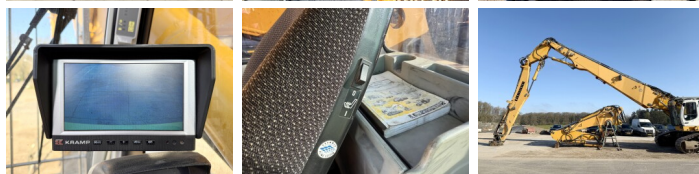

Liebherr

Liebherr R944C UHD - 23 Meter Demolition

€ 125.000excl.

Year **2012**
Reference number **BM006537**
Hours **10.349**

Algemeen

Type R944C UHD - 23 Meter Demolition
Location Veldhoven, Netherlands
Certificaat CE + EPA

Available at Boss Machinery! This Liebherr R944C UHD - 23 Meter Demolition Excavators from 2012 has an engine power of 190 kW and counts 10349 operational hours. The total weight of this Liebherr R944C UHD - 23 Meter Demolition is 56900 kg and the dimensions are 7.40 x 3.00 x 3.65. Furthermore, this R944C UHD - 23 Meter Demolition is equipped with Camera, Radio, Heated Seat, Quick coupler, Air Conditioning, Extra hydraulic function, Hammer function, Central greasing. The Liebherr Excavators also has a CE + EPA marking. Do you want more information or do you want to try the Liebherr R944C UHD - 23 Meter Demolition at our yard? Please let us know.

Maten / Gewichten

L*W*H: 7.40 x 3.00 x 3.65
Weight: 56900

Motor informatie

Engine brand: Liebherr
Engine model: D936 L A6
Cylinders: 6
Turbo
Capacity in kW: 190

Banden / Rupsen

Plate %	30
Sprocket %	30
Chain %	80
Plate width:	60

Opties

Camera

Radio

Heated Seat

Quick coupler

Air Conditioning

Extra hydraulic function

Hammer function