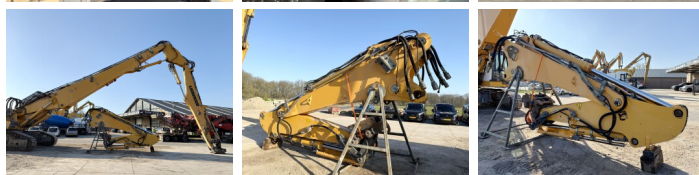

Liebherr

Liebherr R944C UHD - 23 Meter Demolition

€ 125.000excl.

Year **2012**
Reference number **BM006537**
Hours **10.349**

Algemeen

Type R944C UHD - 23 Meter Demolition
Location Veldhoven, Netherlands
Certificaat CE + EPA

Available at Boss Machinery! This Liebherr R944C UHD - 23 Meter Demolition Excavators from 2012 has an engine power of 190 kW and counts 10349 operational hours. The total weight of this Liebherr R944C UHD - 23 Meter Demolition is 56900 kg and the dimensions are 7.40 x 3.00 x 3.65. Furthermore, this R944C UHD - 23 Meter Demolition is equipped with Camera, Radio, Heated Seat, Quick coupler, Air Conditioning, Extra hydraulic function, Hammer function, Central greasing. The Liebherr Excavators also has a CE + EPA marking. Do you want more information or do you want to try the Liebherr R944C UHD - 23 Meter Demolition at our yard? Please let us know.

Maten / Gewichten

L*W*H: 7.40 x 3.00 x 3.65
Weight: 56900

Motor informatie

Engine brand: Liebherr
Engine model: D936 L A6
Cylinders: 6
Turbo
Capacity in kW: 190

Banden / Rupsen

Plate %	30
Sprocket %	30
Chain %	80
Plate width:	60

Opties

Camera

Radio

Heated Seat

Quick coupler

Air Conditioning

Extra hydraulic function

Hammer function