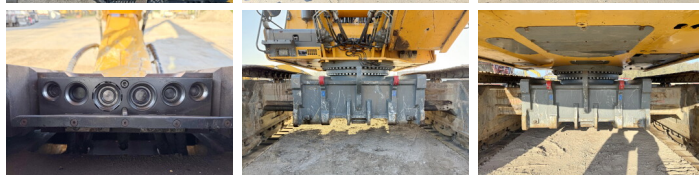

Liebherr

Liebherr R944C UHD - 23 Meter Demolition

€ 125.000excl.

Year **2012**
Reference number **BM006537**
Hours **10.349**

Algemeen

Type R944C UHD - 23 Meter Demolition
Location Veldhoven, Netherlands
Certificaat CE + EPA

Available at Boss Machinery! This Liebherr R944C UHD - 23 Meter Demolition Excavators from 2012 has an engine power of 190 kW and counts 10349 operational hours. The total weight of this Liebherr R944C UHD - 23 Meter Demolition is 56900 kg and the dimensions are 7.40 x 3.00 x 3.65. Furthermore, this R944C UHD - 23 Meter Demolition is equipped with Camera, Radio, Heated Seat, Quick coupler, Air Conditioning, Extra hydraulic function, Hammer function, Central greasing. The Liebherr Excavators also has a CE + EPA marking. Do you want more information or do you want to try the Liebherr R944C UHD - 23 Meter Demolition at our yard? Please let us know.

Maten / Gewichten

L*W*H: 7.40 x 3.00 x 3.65
Weight: 56900

Motor informatie

Engine brand: Liebherr
Engine model: D936 L A6
Cylinders: 6
Turbo
Capacity in kW: 190

Banden / Rupsen

Plate %	30
Sprocket %	30
Chain %	80
Plate width:	60

Opties

Camera

Radio

Heated Seat

Quick coupler

Air Conditioning

Extra hydraulic function

Hammer function