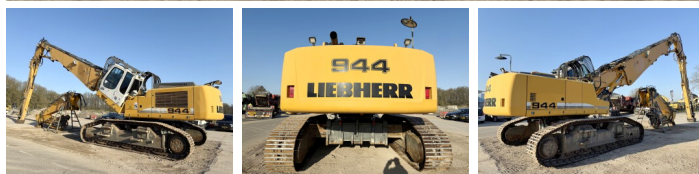

Liebherr

Liebherr R944C UHD - 23 Meter Demolition

€ 125.000excl.

Year **2012**
Reference number **BM006537**
Hours **10.349**

Algemeen

Type R944C UHD - 23 Meter Demolition
Location Veldhoven, Netherlands
Certificaat CE + EPA

Available at Boss Machinery! This Liebherr R944C UHD - 23 Meter Demolition Excavators from 2012 has an engine power of 190 kW and counts 10349 operational hours. The total weight of this Liebherr R944C UHD - 23 Meter Demolition is 56900 kg and the dimensions are 7.40 x 3.00 x 3.65. Furthermore, this R944C UHD - 23 Meter Demolition is equipped with Camera, Radio, Heated Seat, Quick coupler, Air Conditioning, Extra hydraulic function, Hammer function, Central greasing. The Liebherr Excavators also has a CE + EPA marking. Do you want more information or do you want to try the Liebherr R944C UHD - 23 Meter Demolition at our yard? Please let us know.

Maten / Gewichten

L*W*H: 7.40 x 3.00 x 3.65
Weight: 56900

Motor informatie

Engine brand: Liebherr
Engine model: D936 L A6
Cylinders: 6
Turbo
Capacity in kW: 190

Banden / Rupsen

Plate %	30
Sprocket %	30
Chain %	80
Plate width:	60

Opties

Camera

Radio

Heated Seat

Quick coupler

Air Conditioning

Extra hydraulic function

Hammer function