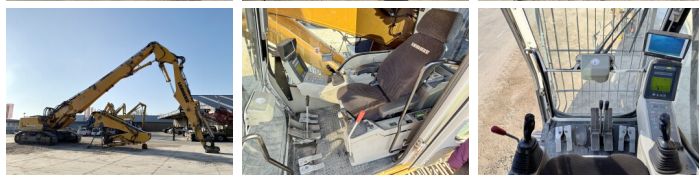

Liebherr

Liebherr R944C UHD - 23 Meter Demolition

€ 125.000excl.

Year **2012**
Reference number **BM006537**
Hours **10.349**

Algemeen

Type R944C UHD - 23 Meter Demolition
Location Veldhoven, Netherlands
Certificaat CE + EPA

Available at Boss Machinery! This Liebherr R944C UHD - 23 Meter Demolition Excavators from 2012 has an engine power of 190 kW and counts 10349 operational hours. The total weight of this Liebherr R944C UHD - 23 Meter Demolition is 56900 kg and the dimensions are 7.40 x 3.00 x 3.65. Furthermore, this R944C UHD - 23 Meter Demolition is equipped with Camera, Radio, Heated Seat, Quick coupler, Air Conditioning, Extra hydraulic function, Hammer function, Central greasing. The Liebherr Excavators also has a CE + EPA marking. Do you want more information or do you want to try the Liebherr R944C UHD - 23 Meter Demolition at our yard? Please let us know.

Maten / Gewichten

L*W*H: 7.40 x 3.00 x 3.65
Weight: 56900

Motor informatie

Engine brand: Liebherr
Engine model: D936 L A6
Cylinders: 6
Turbo
Capacity in kW: 190

Banden / Rupsen

Plate %	30
Sprocket %	30
Chain %	80
Plate width:	60

Opties

Camera

Radio

Heated Seat

Quick coupler

Air Conditioning

Extra hydraulic function

Hammer function