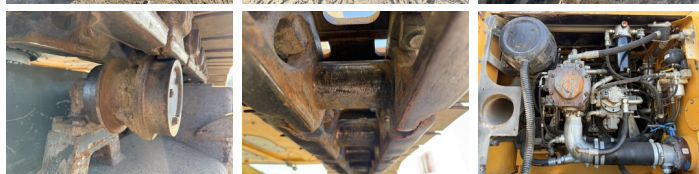

Liebherr

Liebherr R944C UHD - 23 Meter Demolition

€ 125.000excl.

Year **2012**
Reference number **BM006537**
Hours **10.349**

Algemeen

Type R944C UHD - 23 Meter Demolition
Location Veldhoven, Netherlands
Certificaat CE + EPA

Available at Boss Machinery! This Liebherr R944C UHD - 23 Meter Demolition Excavators from 2012 has an engine power of 190 kW and counts 10349 operational hours. The total weight of this Liebherr R944C UHD - 23 Meter Demolition is 56900 kg and the dimensions are 7.40 x 3.00 x 3.65. Furthermore, this R944C UHD - 23 Meter Demolition is equipped with Camera, Radio, Heated Seat, Quick coupler, Air Conditioning, Extra hydraulic function, Hammer function, Central greasing. The Liebherr Excavators also has a CE + EPA marking. Do you want more information or do you want to try the Liebherr R944C UHD - 23 Meter Demolition at our yard? Please let us know.

Maten / Gewichten

L*W*H: 7.40 x 3.00 x 3.65
Weight: 56900

Motor informatie

Engine brand: Liebherr
Engine model: D936 L A6
Cylinders: 6
Turbo
Capacity in kW: 190

Banden / Rupsen

Plate %	30
Sprocket %	30
Chain %	80
Plate width:	60

Opties

Camera

Radio

Heated Seat

Quick coupler

Air Conditioning

Extra hydraulic function

Hammer function