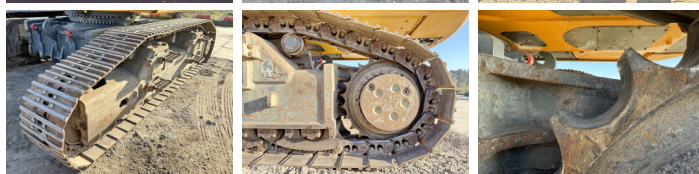

Liebherr

Liebherr R944C UHD - 23 Meter Demolition

€ 125.000excl.

Year **2012**
Reference number **BM006537**
Hours **10.349**

Algemeen

Type R944C UHD - 23 Meter Demolition
Location Veldhoven, Netherlands
Certificaat CE + EPA

Available at Boss Machinery! This Liebherr R944C UHD - 23 Meter Demolition Excavators from 2012 has an engine power of 190 kW and counts 10349 operational hours. The total weight of this Liebherr R944C UHD - 23 Meter Demolition is 56900 kg and the dimensions are 7.40 x 3.00 x 3.65. Furthermore, this R944C UHD - 23 Meter Demolition is equipped with Camera, Radio, Heated Seat, Quick coupler, Air Conditioning, Extra hydraulic function, Hammer function, Central greasing. The Liebherr Excavators also has a CE + EPA marking. Do you want more information or do you want to try the Liebherr R944C UHD - 23 Meter Demolition at our yard? Please let us know.

Maten / Gewichten

L*W*H: 7.40 x 3.00 x 3.65
Weight: 56900

Motor informatie

Engine brand: Liebherr
Engine model: D936 L A6
Cylinders: 6
Turbo
Capacity in kW: 190

Banden / Rupsen