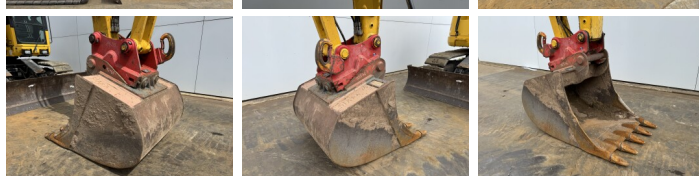

## Algemeen

Type **PC138US-11**  
Location **Veldhoven, Netherlands**  
Certificaat **CE**

Description

Available at Boss Machinery! This Komatsu PC138US-11 Excavators from 2020 has an engine power of 73 kW and counts 4099 operational hours. The total weight of this Komatsu PC138US-11 is 13880 kg and the dimensions are 7.39 x 2.50 x 3.14. Furthermore, this PC138US-11 is equipped with Camera, Radio, Heated Seat, Quick coupler, Extra hydraulic function, Hammer function. The Komatsu Excavators also has a CE marking. Do you want more information or do you want to try the Komatsu PC138US-11 at our yard? Please let us know.

## Banden / Rupsen

Plate % **90**  
Sprocket % **80**  
Chain % **80**  
Plate width: **50 cm**