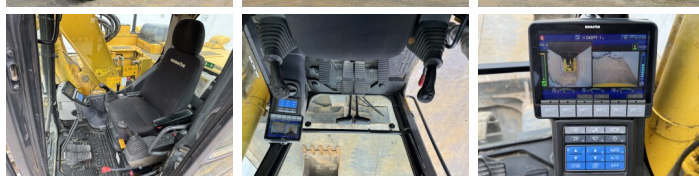

Komatsu

Komatsu PC138US-11

BOSS
MACHINERY

€ 77.500excl.

Year **2020**
Reference number **BM007706**
Hours **4.099**

Algemeen

Type **PC138US-11**
Location **Veldhoven, Netherlands**
Certificaat **CE**

Description

Available at Boss Machinery! This Komatsu PC138US-11 Excavators from 2020 has an engine power of 73 kW and counts 4099 operational hours. The total weight of this Komatsu PC138US-11 is 13880 kg and the dimensions are 7.39 x 2.50 x 3.14. Furthermore, this PC138US-11 is equipped with Camera, Radio, Heated Seat, Quick coupler, Extra hydraulic function, Hammer function. The Komatsu Excavators also has a CE marking. Do you want more information or do you want to try the Komatsu PC138US-11 at our yard? Please let us know.

Maten / Gewichten

L*W*H: **7.39 x 2.50 x 3.14**
Weight: **13880**

Motor informatie

Engine brand: **Komatsu**
Engine model: **SAA4D95LE-7**
Cylinders: **4**
Turbo
Capacity in kW: **73**

Banden / Rupsen

Plate % **90**
Sprocket % **80**
Chain % **80**
Plate width: **50 cm**