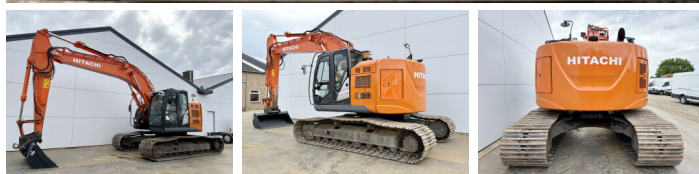

Hitachi

Hitachi ZX225USLC-5B

BOSS
MACHINERY

€ 52.500excl.

Year **2016**
Reference number **BM007615**
Hours **5.815**

Algemeen

Type **ZX225USLC-5B**
Location **Veldhoven, Netherlands**
Certificaat **CE + EPA**

Description

Available at Boss Machinery! This Hitachi ZX225USLC-5B Excavators from 2016 has an engine power of 122 kW and counts 5815 operational hours. The total weight of this Hitachi ZX225USLC-5B is 25900 kg and the dimensions are 9.09 x 3.20 x 3.03. Furthermore, this ZX225USLC-5B is equipped with Heated Seat, Quick coupler, Camera, Radio, Extra hydraulic function, Hammer function, Central greasing. The Hitachi Excavators also has a CE + EPA marking. Do you want more information or do you want to try the Hitachi ZX225USLC-5B at our yard? Please let us know.

Maten / Gewichten

L*W*H: **9.09 x 3.20 x 3.03**
Weight: **25900**

Motor informatie

Engine brand: **Isuzu**
Engine model: **AM-4HK1X**
Cylinders: **4**
Turbo
Capacity in kW: **122**

Banden / Rupsen

Plate % **60**
Sprocket % **40**
Chain % **60**
Plate width: **80 cm**