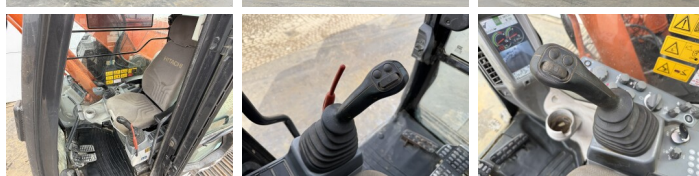

Description

Available at Boss Machinery! This Hitachi ZX225USLC-5B Excavators from 2016 has an engine power of 122 kW and counts 5815 operational hours. The total weight of this Hitachi ZX225USLC-5B is 25900 kg and the dimensions are 9.09 x 3.20 x 3.03. Furthermore, this ZX225USLC-5B is equipped with Heated Seat, Quick coupler, Camera, Radio, Extra hydraulic function, Hammer function, Central greasing. The Hitachi Excavators also has a CE + EPA marking. Do you want more information or do you want to try the Hitachi ZX225USLC-5B at our yard? Please let us know.

Opties

Heated Seat

Quick coupler

Camera

Radio

Extra hydraulic function

Hammer function

Central greasing