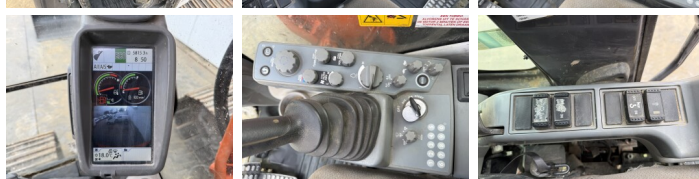

Description

Available at Boss Machinery! This Hitachi ZX225USLC-5B Excavators from 2016 has an engine power of 122 kW and counts 5815 operational hours. The total weight of this Hitachi ZX225USLC-5B is 25900 kg and the dimensions are 9.09 x 3.20 x 3.03. Furthermore, this ZX225USLC-5B is equipped with Heated Seat, Quick coupler, Camera, Radio, Extra hydraulic function, Hammer function, Central greasing. The Hitachi Excavators also has a CE + EPA marking. Do you want more information or do you want to try the Hitachi ZX225USLC-5B at our yard? Please let us know.

Maten / Gewichten

L*W*H: **9.09 x 3.20 x 3.03**
Weight: **25900**

Motor informatie

Engine brand: **Isuzu**
Engine model: **AM-4HK1X**
Cylinders: **4**
Turbo
Capacity in kW: **122**

Banden / Rupsen

Plate % **60**
Sprocket % **40**
Chain % **60**
Plate width: **80 cm**

Opties

Heated Seat

Quick coupler

Camera

Radio

Extra hydraulic function

Hammer function

Central greasing