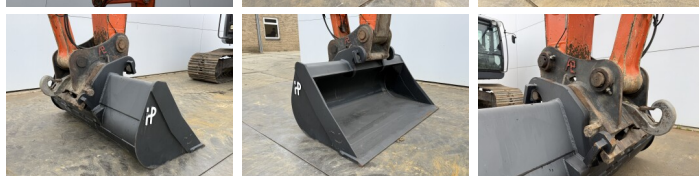

Description

Available at Boss Machinery! This Hitachi ZX225USLC-5B Excavators from 2016 has an engine power of 122 kW and counts 5815 operational hours. The total weight of this Hitachi ZX225USLC-5B is 25900 kg and the dimensions are 9.09 x 3.20 x 3.03. Furthermore, this ZX225USLC-5B is equipped with Heated Seat, Quick coupler, Camera, Radio, Extra hydraulic function, Hammer function, Central greasing. The Hitachi Excavators also has a CE + EPA marking. Do you want more information or do you want to try the Hitachi ZX225USLC-5B at our yard? Please let us know.

Maten / Gewichten

L*W*H: **9.09 x 3.20 x 3.03**
Weight: **25900**

Motor informatie

Engine brand: **Isuzu**
Engine model: **AM-4HK1X**
Cylinders: **4**
Turbo
Capacity in kW: **122**

Banden / Rupsen

Plate % **60**
Sprocket % **40**
Chain % **60**
Plate width: **80 cm**

Opties

Heated Seat

Quick coupler

Camera

Radio

Extra hydraulic function

Hammer function

Central greasing