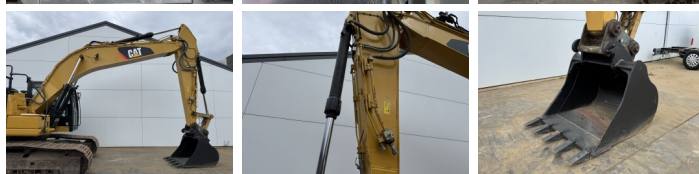

Caterpillar

Caterpillar 320FL

€ 63.500excl.

Year **2017**
Reference number **BM007610**
Hours **6.390**

Algemeen

Type **320FL**
Location **Veldhoven, Netherlands**
Certificaat **CE**

Description

Available at Boss Machinery! This Caterpillar 320FL Excavators from 2017 has an engine power of 122 kW and counts 6390 operational hours. The total weight of this Caterpillar 320FL is 21400 kg and the dimensions are 9.55 x 3.17 x 3.00. Furthermore, this 320FL is equipped with Camera, Radio, Heated Seat, Quick coupler, Extra hydraulic function, Hammer function, Central greasing. The Caterpillar Excavators also has a CE marking. Do you want more information or do you want to try the Caterpillar 320FL at our yard? Please let us know.

Maten / Gewichten

L*W*H: **9.55 x 3.17 x 3.00**
Weight: **21400**

Motor informatie

Engine brand: **Caterpillar**
Engine model: **C4.4**
Cylinders: **4**
Turbo
Capacity in kW: **122**

Banden / Rupsen

Plate % **85**
Sprocket % **85**
Chain % **85**
Plate width: **80 cm**

BOSS

MACHINERY