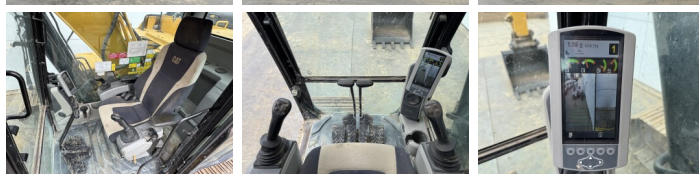

Caterpillar

Caterpillar 320FL

€ 63.500excl.

Year **2017**
Reference number **BM007610**
Hours **6.390**

Algemeen

Type **320FL**
Location **Veldhoven, Netherlands**
Certificaat **CE**

Description

Available at Boss Machinery! This Caterpillar 320FL Excavators from 2017 has an engine power of 122 kW and counts 6390 operational hours. The total weight of this Caterpillar 320FL is 21400 kg and the dimensions are 9.55 x 3.17 x 3.00. Furthermore, this 320FL is equipped with Camera, Radio, Heated Seat, Quick coupler, Extra hydraulic function, Hammer function, Central greasing. The Caterpillar Excavators also has a CE marking. Do you want more information or do you want to try the Caterpillar 320FL at our yard? Please let us know.

Maten / Gewichten

L*W*H: **9.55 x 3.17 x 3.00**
Weight: **21400**

Motor informatie

Engine brand: **Caterpillar**
Engine model: **C4.4**
Cylinders: **4**
Turbo
Capacity in kW: **122**

Banden / Rupsen

Plate % **85**
Sprocket % **85**
Chain % **85**
Plate width: **80 cm**

BOSS

MACHINERY