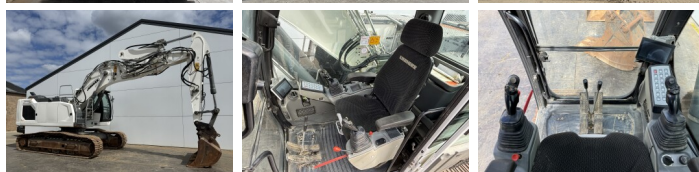

Liebherr

Liebherr R922LC

BOSS
MACHINERY

€ 79.500excl.

Year **2020**
Reference number **BM007523**
Hours **5.198**

Algemeen

Type **R922LC**
Location **Veldhoven, Netherlands**
Certificaat **CE**

Description Available at Boss Machinery! This Liebherr R922LC Excavators from 2020 has an engine power of 120 kW and counts 5198 operational hours. The total weight of this Liebherr R922LC is 24700 kg and the dimensions are 9.59 x 2.98 x 3.00. Furthermore, this R922LC is equipped with Heated Seat, Camera, Quick coupler, Extra hydraulic function, Hammer function, Central greasing. The Liebherr Excavators also has a CE marking. Do you want more information or do you want to try the Liebherr R922LC at our yard? Please let us know.

Maten / Gewichten

Weight: **24700**
L*W*H: **9.59 x 2.98 x 3.00**

Motor informatie

Engine brand: **FPT (FIAT POWER TRAIN)**
Engine model: **F4HFE414F**
Cylinders: **4**
Turbo
Capacity in kW: **120**

Banden / Rupsen

Sprocket % **30**
Chain % **40**
Plate % **40**
Plate width: **60 cm**

Opties

Heated Seat

Camera

Quick coupler

Extra hydraulic function

Hammer function

Central greasing