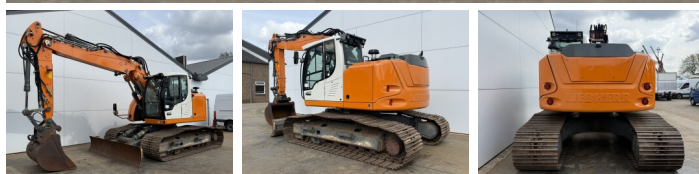

Liebherr

Liebherr R920 Compact

BOSS
MACHINERY

€ 82.500excl.

Year **2017**
Reference number **BM007452**
Hours **6.227**

Algemeen

Type **R920 Compact**
Location **Veldhoven, Netherlands**
Certificaat **CE**

Description

Available at Boss Machinery! This Liebherr R920 Compact Excavators from 2017 has an engine power of 110 kW and counts 6227 operational hours. The total weight of this Liebherr R920 Compact is 21700 kg and the dimensions are 8.09 x 3.04 x 3.16. Furthermore, this R920 Compact is equipped with Radio, Heated Seat, Quick coupler, Extra hydraulic function, Hammer function, Central greasing. The Liebherr Excavators also has a CE marking. Do you want more information or do you want to try the Liebherr R920 Compact at our yard? Please let us know.

Maten / Gewichten

Weight: **21700**
L*W*H: **8.09 x 3.04 x 3.16**

Motor informatie

Engine brand: **Liebherr**
Engine model: **D924 A7**
Cylinders: **4**
Turbo
Capacity in kW: **110**

Banden / Rupsen

Chain % **80**
Plate % **80**
Sprocket % **80**
Plate width: **80 cm**