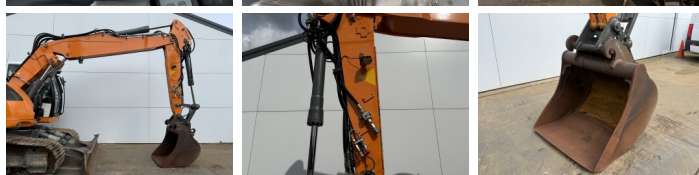

## Algemeen

Type **R920 Compact**  
Location **Veldhoven, Netherlands**  
Certificaat **CE**

Description

Available at Boss Machinery! This Liebherr R920 Compact Excavators from 2017 has an engine power of 110 kW and counts 6227 operational hours. The total weight of this Liebherr R920 Compact is 21700 kg and the dimensions are 8.09 x 3.04 x 3.16. Furthermore, this R920 Compact is equipped with Radio, Heated Seat, Quick coupler, Extra hydraulic function, Hammer function, Central greasing. The Liebherr Excavators also has a CE marking. Do you want more information or do you want to try the Liebherr R920 Compact at our yard? Please let us know.

## Banden / Rupsen

Chain % **80**  
Plate % **80**  
Sprocket % **80**  
Plate width: **80 cm**