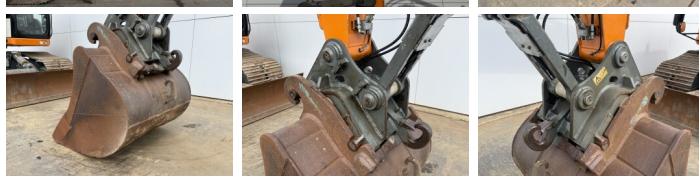

## Algemeen

Type **R920 Compact**  
Location **Veldhoven, Netherlands**  
Certificaat **CE**

Description

Available at Boss Machinery! This Liebherr R920 Compact Excavators from 2017 has an engine power of 110 kW and counts 6227 operational hours. The total weight of this Liebherr R920 Compact is 21700 kg and the dimensions are 8.09 x 3.04 x 3.16. Furthermore, this R920 Compact is equipped with Radio, Heated Seat, Quick coupler, Extra hydraulic function, Hammer function, Central greasing. The Liebherr Excavators also has a CE marking. Do you want more information or do you want to try the Liebherr R920 Compact at our yard? Please let us know.

## Banden / Rupsen

Chain % **80**  
Plate % **80**  
Sprocket % **80**  
Plate width: **80 cm**