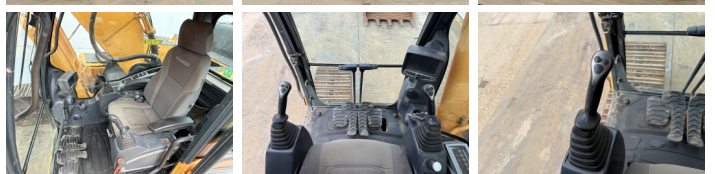

Hyundai

Hyundai R430LC

BOSS
MACHINERY

€ 47.500excl.

Year **2014**
Reference number **BM007373**
Hours **9.072**

Algemeen

Type R430LC
Location Veldhoven, Netherlands
Certificaat CE

Description Available at Boss Machinery! This Hyundai R430LC Excavators from 2014 has an engine power of 218 kW and counts 9072 operational hours. The total weight of this Hyundai R430LC is 44122 kg and the dimensions are 11.28 x 3.39 x 3.41 . Furthermore, this R430LC is equipped with Quick coupler, Extra hydraulic function, Hammer function. The Hyundai Excavators also has a CE marking. Do you want more information or do you want to try the Hyundai R430LC at our yard? Please let us know.

Maten / Gewichten

L*W*H: 11.28 x 3.39 x 3.41
Weight: 44122

Motor informatie

Engine brand: Cummins
Engine model: QSL9
Cylinders: 6
Turbo
Capacity in kW: 218

Banden / Rupsen

Plate % 40
Sprocket % 25
Chain % 40
Plate width: 60

Opties