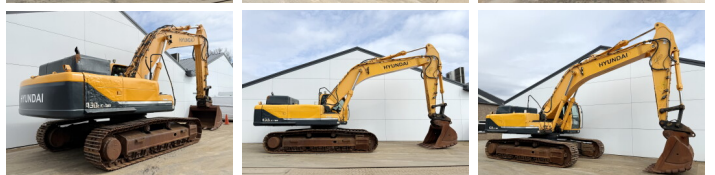

Hyundai

Hyundai R430LC

BOSS
MACHINERY

€ 47.500excl.

Year **2014**
Reference number **BM007373**
Hours **9.072**

Algemeen

Type R430LC
Location Veldhoven, Netherlands
Certificaat CE

Description Available at Boss Machinery! This Hyundai R430LC Excavators from 2014 has an engine power of 218 kW and counts 9072 operational hours. The total weight of this Hyundai R430LC is 44122 kg and the dimensions are 11.28 x 3.39 x 3.41 . Furthermore, this R430LC is equipped with Quick coupler, Extra hydraulic function, Hammer function. The Hyundai Excavators also has a CE marking. Do you want more information or do you want to try the Hyundai R430LC at our yard? Please let us know.

Maten / Gewichten

L*W*H: 11.28 x 3.39 x 3.41
Weight: 44122

Motor informatie

Engine brand: Cummins
Engine model: QSL9
Cylinders: 6
Turbo
Capacity in kW: 218

Banden / Rupsen

Plate % 40
Sprocket % 25
Chain % 40
Plate width: 60

Opties