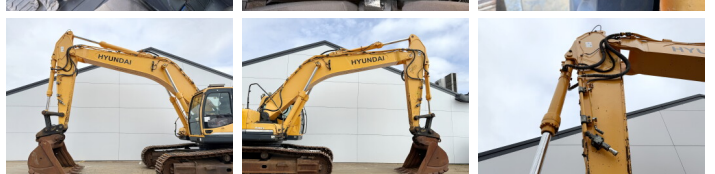

Hyundai

Hyundai R430LC

BOSS
MACHINERY

€ 47.500excl.

Year **2014**
Reference number **BM007373**
Hours **9.072**

Algemeen

Type R430LC
Location Veldhoven, Netherlands
Certificaat CE

Description Available at Boss Machinery! This Hyundai R430LC Excavators from 2014 has an engine power of 218 kW and counts 9072 operational hours. The total weight of this Hyundai R430LC is 44122 kg and the dimensions are 11.28 x 3.39 x 3.41 . Furthermore, this R430LC is equipped with Quick coupler, Extra hydraulic function, Hammer function. The Hyundai Excavators also has a CE marking. Do you want more information or do you want to try the Hyundai R430LC at our yard? Please let us know.

Maten / Gewichten

L*W*H: 11.28 x 3.39 x 3.41
Weight: 44122

Motor informatie

Engine brand: Cummins
Engine model: QSL9
Cylinders: 6
Turbo
Capacity in kW: 218

Banden / Rupsen

Plate % 40
Sprocket % 25
Chain % 40
Plate width: 60

Opties