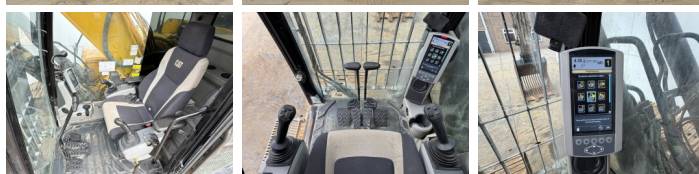

Caterpillar

Caterpillar 336FL

BOSS
MACHINERY

€ 72.500excl.

Year **2018**
Reference number **BC000314**
Hours **12.730**

Algemeen

Type **336FL**
Location **Veldhoven, Netherlands**
Certificaat **CE + EPA**
Description
Available at Boss Machinery! This Caterpillar 336FL Excavators from 2018 has an engine power of 234 kW and counts 12730 operational hours. The total weight of this Caterpillar 336FL is 37780 kg and the dimensions are 11.15 x 3.39 x 3.50. Furthermore, this 336FL is equipped with Radio, Extra hydraulic function, Hammer function, Central greasing. The Caterpillar Excavators also has a CE + EPA marking. Do you want more information or do you want to try the Caterpillar 336FL at our yard? Please let us know.

Maten / Gewichten

L*W*H: **11.15 x 3.39 x 3.50**
Weight: **37780**

Motor informatie

Engine brand: **Caterpillar**
Engine model: **C9.3B**
Cylinders: **6**
Turbo
Capacity in kW: **234**

Banden / Rupsen

Plate % **40**
Sprocket % **30**
Chain % **70**
Plate width: **80 cm**

Opties