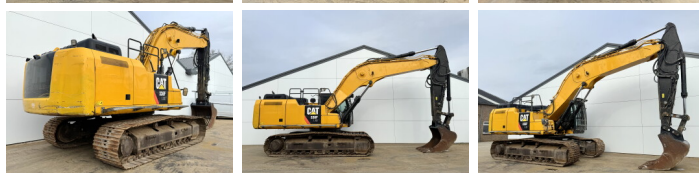

Caterpillar

Caterpillar 336FL

BOSS
MACHINERY

€ 72.500excl.

Year **2018**
Reference number **BC000314**
Hours **12.730**

Algemeen

Type **336FL**
Location **Veldhoven, Netherlands**
Certificaat **CE + EPA**
Description
Available at Boss Machinery! This Caterpillar 336FL Excavators from 2018 has an engine power of 234 kW and counts 12730 operational hours. The total weight of this Caterpillar 336FL is 37780 kg and the dimensions are 11.15 x 3.39 x 3.50. Furthermore, this 336FL is equipped with Radio, Extra hydraulic function, Hammer function, Central greasing. The Caterpillar Excavators also has a CE + EPA marking. Do you want more information or do you want to try the Caterpillar 336FL at our yard? Please let us know.

Maten / Gewichten

L*W*H: **11.15 x 3.39 x 3.50**
Weight: **37780**

Motor informatie

Engine brand: **Caterpillar**
Engine model: **C9.3B**
Cylinders: **6**
Turbo
Capacity in kW: **234**

Banden / Rupsen

Plate % **40**
Sprocket % **30**
Chain % **70**
Plate width: **80 cm**

Opties