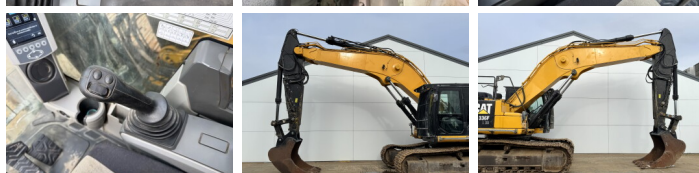

Caterpillar

Caterpillar 336FL

BOSS
MACHINERY

€ 72.500excl.

Year **2018**
Reference number **BC000314**
Hours **12.730**

Algemeen

Type **336FL**
Location **Veldhoven, Netherlands**
Certificaat **CE + EPA**
Description
Available at Boss Machinery! This Caterpillar 336FL Excavators from 2018 has an engine power of 234 kW and counts 12730 operational hours. The total weight of this Caterpillar 336FL is 37780 kg and the dimensions are 11.15 x 3.39 x 3.50. Furthermore, this 336FL is equipped with Radio, Extra hydraulic function, Hammer function, Central greasing. The Caterpillar Excavators also has a CE + EPA marking. Do you want more information or do you want to try the Caterpillar 336FL at our yard? Please let us know.

Maten / Gewichten

L*W*H: **11.15 x 3.39 x 3.50**
Weight: **37780**

Motor informatie

Engine brand: **Caterpillar**
Engine model: **C9.3B**
Cylinders: **6**
Turbo
Capacity in kW: **234**

Banden / Rupsen

Plate % **40**
Sprocket % **30**
Chain % **70**
Plate width: **80 cm**

Opties