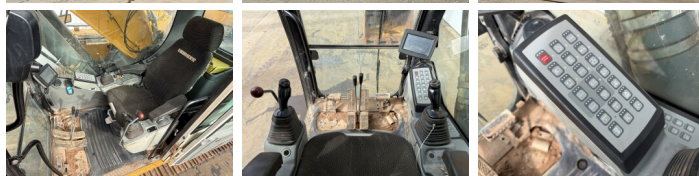

Liebherr

Liebherr R946LC

€ 74.500excl.

Year **2017**
Reference number **BM007130**
Hours **9.002**

Algemeen

Type **R946LC**
Location **Veldhoven, Netherlands**
Certificaat **CE + EPA**

Description

Available at Boss Machinery! This Liebherr R946LC Excavators from 2017 has an engine power of 207 kW and counts 9002 operational hours. The total weight of this Liebherr R946LC is 39600 kg and the dimensions are 11.18 x 3.19 x 3.46. Furthermore, this R946LC is equipped with Heated Seat, Camera, Central greasing. The Liebherr Excavators also has a CE + EPA marking. Do you want more information or do you want to try the Liebherr R946LC at our yard? Please let us know.

Maten / Gewichten

Weight: **39600**
L*W*H: **11.18 x 3.19 x 3.46**

Motor informatie

Engine brand: **Liebherr**
Engine model: **D936 A7-04**
Cylinders: **6**
Turbo
Capacity in kW: **207**

Banden / Rupsen

Plate % **60**
Sprocket % **70**
Chain % **80**
Plate width: **60 cm**

Opties

Heated Seat

BOSS
MACHINERY

Camera
Central greasing