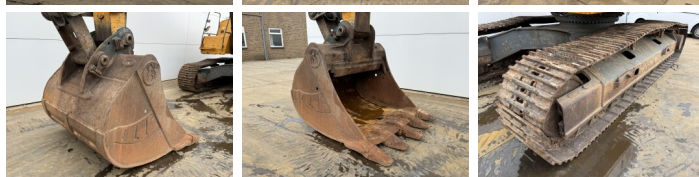

Liebherr

Liebherr R946LC

€ 74.500excl.

Year **2017**
Reference number **BM007130**
Hours **9.002**

Algemeen

Type **R946LC**
Location **Veldhoven, Netherlands**
Certificaat **CE + EPA**

Description

Available at Boss Machinery! This Liebherr R946LC Excavators from 2017 has an engine power of 207 kW and counts 9002 operational hours. The total weight of this Liebherr R946LC is 39600 kg and the dimensions are 11.18 x 3.19 x 3.46. Furthermore, this R946LC is equipped with Heated Seat, Camera, Central greasing. The Liebherr Excavators also has a CE + EPA marking. Do you want more information or do you want to try the Liebherr R946LC at our yard? Please let us know.

Maten / Gewichten

Weight: **39600**
L*W*H: **11.18 x 3.19 x 3.46**

Motor informatie

Engine brand: **Liebherr**
Engine model: **D936 A7-04**
Cylinders: **6**
Turbo
Capacity in kW: **207**

Banden / Rupsen

Plate % **60**
Sprocket % **70**
Chain % **80**
Plate width: **60 cm**

Opties

Heated Seat

BOSS
MACHINERY

Camera
Central greasing