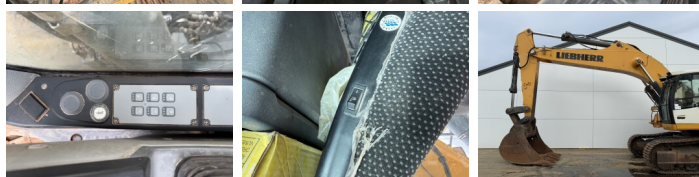

Liebherr

Liebherr R946LC

€ 74.500excl.

Year **2017**
Reference number **BM007130**
Hours **9.002**

Algemeen

Type **R946LC**
Location **Veldhoven, Netherlands**
Certificaat **CE + EPA**

Description

Available at Boss Machinery! This Liebherr R946LC Excavators from 2017 has an engine power of 207 kW and counts 9002 operational hours. The total weight of this Liebherr R946LC is 39600 kg and the dimensions are 11.18 x 3.19 x 3.46. Furthermore, this R946LC is equipped with Heated Seat, Camera, Central greasing. The Liebherr Excavators also has a CE + EPA marking. Do you want more information or do you want to try the Liebherr R946LC at our yard? Please let us know.

Maten / Gewichten

Weight: **39600**
L*W*H: **11.18 x 3.19 x 3.46**

Motor informatie

Engine brand: **Liebherr**
Engine model: **D936 A7-04**
Cylinders: **6**
Turbo
Capacity in kW: **207**

Banden / Rupsen

Plate % **60**
Sprocket % **70**
Chain % **80**
Plate width: **60 cm**

Opties

Heated Seat

BOSS
MACHINERY

Camera
Central greasing