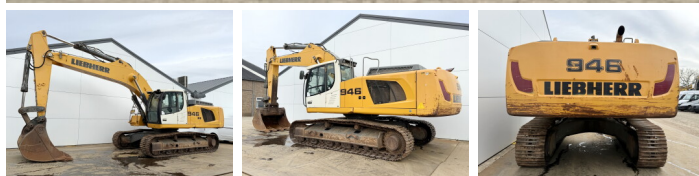

Liebherr

Liebherr R946LC

€ 74.500excl.

Year **2017**
Reference number **BM007130**
Hours **9.002**

Algemeen

Type **R946LC**
Location **Veldhoven, Netherlands**
Certificaat **CE + EPA**

Description

Available at Boss Machinery! This Liebherr R946LC Excavators from 2017 has an engine power of 207 kW and counts 9002 operational hours. The total weight of this Liebherr R946LC is 39600 kg and the dimensions are 11.18 x 3.19 x 3.46. Furthermore, this R946LC is equipped with Heated Seat, Camera, Central greasing. The Liebherr Excavators also has a CE + EPA marking. Do you want more information or do you want to try the Liebherr R946LC at our yard? Please let us know.

Maten / Gewichten

Weight: **39600**
L*W*H: **11.18 x 3.19 x 3.46**

Motor informatie

Engine brand: **Liebherr**
Engine model: **D936 A7-04**
Cylinders: **6**
Turbo
Capacity in kW: **207**

Banden / Rupsen

Plate % **60**
Sprocket % **70**
Chain % **80**
Plate width: **60 cm**

Opties

Heated Seat

BOSS
MACHINERY

Camera
Central greasing