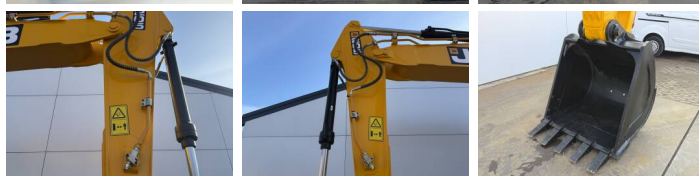

JCB 205

€ 64.500excl.

Year **2026**
Reference number **BM007364**
Hours **5**

Algemeen

Type 205 *2026 Model*
Location Veldhoven, Netherlands
Certificaat NOT FOR SALE IN EU / NO CE MARK
Description Available at Boss Machinery! This - 205 *2026 Model* Excavators from 2026 has an engine power of 104 kW and counts 5 operational hours. The total weight of this - 205 *2026 Model* is 20500 kg and the dimensions are 9.57 x 2.78 x 3.22. Furthermore, this 205 *2026 Model* is equipped with Air Conditioning, Radio, Extra hydraulic function, Hammer function. The - Excavators also has a NOT FOR SALE IN EU / NO CE MARK marking. Do you want more information or do you want to try the - 205 *2026 Model* at our yard? Please let us know.

Maten / Gewichten

Weight: 20500
L*W*H: 9.57 x 2.78 x 3.22

Motor informatie

Engine brand: Cummins
Engine model: 6BT5.9C
Cylinders: 6
Turbo
Capacity in kW: 104

Banden / Rupsen

Chain % 100
Plate % 100
Sprocket % 100
Plate width: 60

Opties