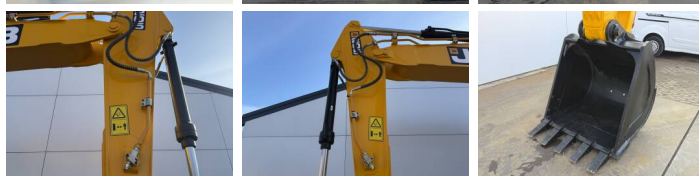

JCB 205

€ 64.500excl.

Year **2026**
Reference number **BM007364**
Hours **5**

Algemeen

Type 205 *2026 Model*
Location Veldhoven, Netherlands
Certificaat NOT FOR SALE IN EU / NO CE MARK
Description Available at Boss Machinery! This - 205 *2026 Model* Excavators from 2026 has an engine power of 104 kW and counts 5 operational hours. The total weight of this - 205 *2026 Model* is 20500 kg and the dimensions are 9.57 x 2.78 x 3.22. Furthermore, this 205 *2026 Model* is equipped with Radio, Air Conditioning, Extra hydraulic function, Hammer function. The - Excavators also has a NOT FOR SALE IN EU / NO CE MARK marking. Do you want more information or do you want to try the - 205 *2026 Model* at our yard? Please let us know.

Maten / Gewichten

L*W*H: 9.57 x 2.78 x 3.22
Weight: 20500

Motor informatie

Engine brand: Cummins
Engine model: 6BT5.9C
Cylinders: 6
Turbo
Capacity in kW: 104

Banden / Rupsen

Plate % 100
Sprocket % 100
Chain % 100
Plate width: 60

Opties

BOSS
MACHINERY

Radio

Air Conditioning

Extra hydraulic function

Hammer function