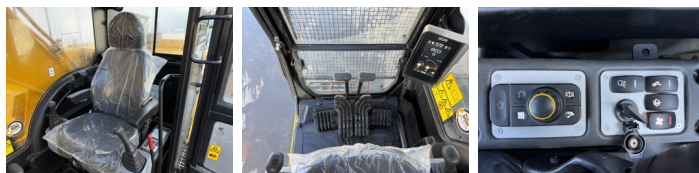

JCB

JCB 205 *2026 Model*

BOSS
MACHINERY

€ 63.500excl.

Year **2026**
Reference number **BM007346**
Hours **5**

Algemeen

Type 205 *2026 Model*
Location Veldhoven, Netherlands
Certificaat NOT FOR SALE IN EU / NO CE MARK
Description Available at Boss Machinery! This JCB 205 *2026 Model* Excavators from 2026 has an engine power of 104 kW and counts 5 operational hours. The total weight of this JCB 205 *2026 Model* is 20400 kg and the dimensions are 9.66 x 2.81 x 3.23. Furthermore, this 205 *2026 Model* is equipped with Radio, Extra hydraulic function, Hammer function. The JCB Excavators also has a NOT FOR SALE IN EU / NO CE MARK marking. Do you want more information or do you want to try the JCB 205 *2026 Model* at our yard? Please let us know.

Maten / Gewichten

Weight: 20400
L*W*H: 9.66 x 2.81 x 3.23

Motor informatie

Engine brand: Cummins
Engine model: 6BT5.9C
Cylinders: 6
Turbo
Capacity in kW: 104

Banden / Rupsen

Plate % 100
Sprocket % 100
Chain % 100
Plate width: 50