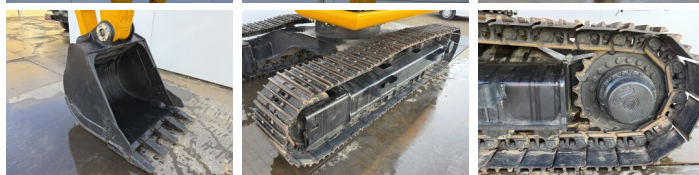

JCB

JCB 205 *2026 Model*

BOSS
MACHINERY

€ 63.500excl.

Year **2026**
Reference number **BM007346**
Hours **5**

Algemeen

Type 205 *2026 Model*
Location Veldhoven, Netherlands
Certificaat NOT FOR SALE IN EU / NO CE MARK
Description Available at Boss Machinery! This JCB 205 *2026 Model* Excavators from 2026 has an engine power of 104 kW and counts 5 operational hours. The total weight of this JCB 205 *2026 Model* is 20400 kg and the dimensions are 9.66 x 2.81 x 3.23. Furthermore, this 205 *2026 Model* is equipped with Radio, Extra hydraulic function, Hammer function. The JCB Excavators also has a NOT FOR SALE IN EU / NO CE MARK marking. Do you want more information or do you want to try the JCB 205 *2026 Model* at our yard? Please let us know.

Maten / Gewichten

Weight: 20400
L*W*H: 9.66 x 2.81 x 3.23

Motor informatie

Engine brand: Cummins
Engine model: 6BT5.9C
Cylinders: 6
Turbo
Capacity in kW: 104

Banden / Rupsen

Plate % 100
Sprocket % 100
Chain % 100
Plate width: 50