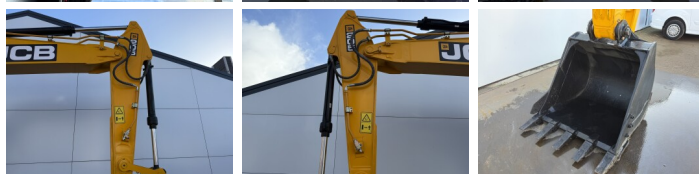

JCB

JCB 205 *2026 Model*

BOSS
MACHINERY

€ 63.500excl.

Year **2026**
Reference number **BM007346**
Hours **5**

Algemeen

Type 205 *2026 Model*
Location Veldhoven, Netherlands
Certificaat NOT FOR SALE IN EU / NO CE MARK
Description Available at Boss Machinery! This JCB 205 *2026 Model* Excavators from 2026 has an engine power of 104 kW and counts 5 operational hours. The total weight of this JCB 205 *2026 Model* is 20400 kg and the dimensions are 9.66 x 2.81 x 3.23. Furthermore, this 205 *2026 Model* is equipped with Radio, Extra hydraulic function, Hammer function. The JCB Excavators also has a NOT FOR SALE IN EU / NO CE MARK marking. Do you want more information or do you want to try the JCB 205 *2026 Model* at our yard? Please let us know.

Maten / Gewichten

Weight: 20400
L*W*H: 9.66 x 2.81 x 3.23

Motor informatie

Engine brand: Cummins
Engine model: 6BT5.9C
Cylinders: 6
Turbo
Capacity in kW: 104

Banden / Rupsen

Plate % 100
Sprocket % 100
Chain % 100
Plate width: 50