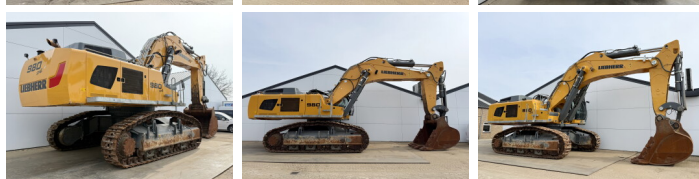

Liebherr

Liebherr R980S-HD SME

BOSS
MACHINERY

€ 385.000excl.

Year **2022**
Reference number **BM007121**
Hours **4.303**

Algemeen

Type **R980S-HD SME**
Location **Veldhoven, Netherlands**
Overig **SME = Super Mass
Excavation. Extra Weight,
Extra Power, Maximum
Productivity.**
Certificaat **CE**

Description **Available at Boss
Machinery! This Liebherr
R980S-HD SME Excavators
from 2022 has an engine
power of 420 kW and counts
4303 operational hours. The
total weight of this Liebherr
R980S-HD SME is 98000 kg
and the dimensions are 7.50 x
4.50 x 4.00. Furthermore, this
R980S-HD SME is equipped
with Camera, Radio, Heated
Seat, Central greasing. The
Liebherr Excavators also has
a CE marking. Do you want
more information or do you
want to try the Liebherr
R980S-HD SME at our yard?
Please let us know.**

Maten / Gewichten

L*W*H: **7.50 x 4.50 x 4.00**
Weight: **98000**

Motor informatie

Engine brand: **Liebherr**
Engine model: **D9508 A7 SCR**
Cylinders: **8**
Turbo
Capacity in kW: **420**

Banden / Rupsen

Chain % **80**
Sprocket % **80**
Plate % **80**