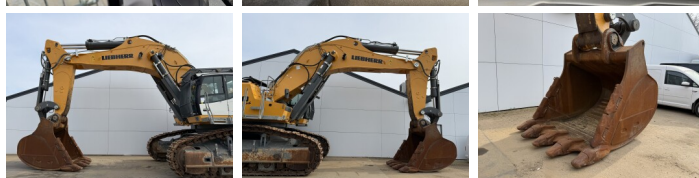

Liebherr

Liebherr R980S-HD SME

BOSS
MACHINERY

€ 385.000excl.

Year **2022**
Reference number **BM007121**
Hours **4.303**

Algemeen

Type **R980S-HD SME**
Location **Veldhoven, Netherlands**
Overig **SME = Super Mass
Excavation. Extra Weight,
Extra Power, Maximum
Productivity.**
Certificaat **CE**

Description **Available at Boss
Machinery! This Liebherr
R980S-HD SME Excavators
from 2022 has an engine
power of 420 kW and counts
4303 operational hours. The
total weight of this Liebherr
R980S-HD SME is 98000 kg
and the dimensions are 7.50 x
4.50 x 4.00. Furthermore, this
R980S-HD SME is equipped
with Camera, Radio, Heated
Seat, Central greasing. The
Liebherr Excavators also has
a CE marking. Do you want
more information or do you
want to try the Liebherr
R980S-HD SME at our yard?
Please let us know.**

Maten / Gewichten

L*W*H: **7.50 x 4.50 x 4.00**
Weight: **98000**

Motor informatie

Engine brand: **Liebherr**
Engine model: **D9508 A7 SCR**
Cylinders: **8**
Turbo
Capacity in kW: **420**

Banden / Rupsen

Chain % **80**
Sprocket % **80**
Plate % **80**