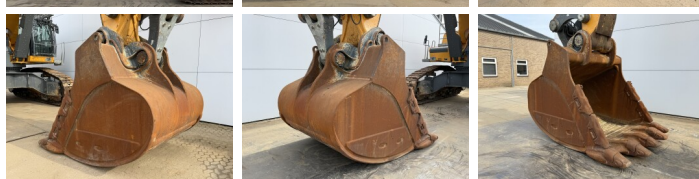

Liebherr

Liebherr R980S-HD SME

BOSS
MACHINERY

€ 385.000excl.

Year **2022**
Reference number **BM007121**
Hours **4.303**

Algemeen

Type **R980S-HD SME**
Location **Veldhoven, Netherlands**
Overig **SME = Super Mass
Excavation. Extra Weight,
Extra Power, Maximum
Productivity.**
Certificaat **CE**

Description **Available at Boss
Machinery! This Liebherr
R980S-HD SME Excavators
from 2022 has an engine
power of 420 kW and counts
4303 operational hours. The
total weight of this Liebherr
R980S-HD SME is 98000 kg
and the dimensions are 7.50 x
4.50 x 4.00. Furthermore, this
R980S-HD SME is equipped
with Camera, Radio, Heated
Seat, Central greasing. The
Liebherr Excavators also has
a CE marking. Do you want
more information or do you
want to try the Liebherr
R980S-HD SME at our yard?
Please let us know.**

Maten / Gewichten

L*W*H: **7.50 x 4.50 x 4.00**
Weight: **98000**

Motor informatie

Engine brand: **Liebherr**
Engine model: **D9508 A7 SCR**
Cylinders: **8**
Turbo
Capacity in kW: **420**

Banden / Rupsen

Chain % **80**
Sprocket % **80**
Plate % **80**