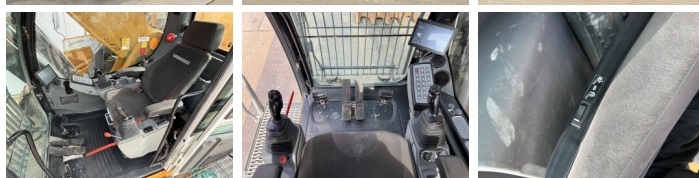

Description **Available at Boss
Machinery! This Liebherr
R980S-HD SME Excavators
from 2022 has an engine
power of 420 kW and counts
4303 operational hours. The
total weight of this Liebherr
R980S-HD SME is 98000 kg
and the dimensions are 7.50 x
4.50 x 4.00. Furthermore, this
R980S-HD SME is equipped
with Camera, Radio, Heated
Seat, Central greasing. The
Liebherr Excavators also has
a CE marking. Do you want
more information or do you
want to try the Liebherr
R980S-HD SME at our yard?
Please let us know.**

Opties

Camera

Radio

Heated Seat

Central greasing