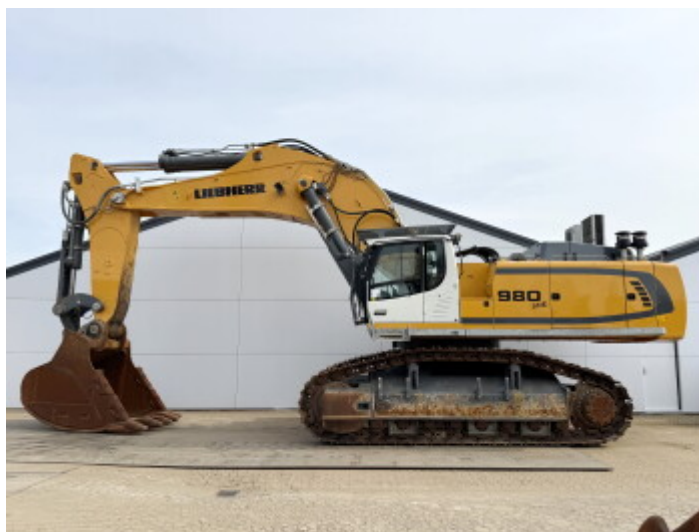

Liebherr

Liebherr R980S-HD SME

BOSS
MACHINERY

€ 385.000excl.

Year **2022**
Reference number **BM007121**
Hours **4.303**

Algemeen

Type **R980S-HD SME**
Location **Veldhoven, Netherlands**
Overig **SME = Super Mass
Excavation. Extra Weight,
Extra Power, Maximum
Productivity.**
Certificaat **CE**

Description **Available at Boss
Machinery! This Liebherr
R980S-HD SME Excavators
from 2022 has an engine
power of 420 kW and counts
4303 operational hours. The
total weight of this Liebherr
R980S-HD SME is 98000 kg
and the dimensions are 7.50 x
4.50 x 4.00. Furthermore, this
R980S-HD SME is equipped
with Camera, Radio, Heated
Seat, Central greasing. The
Liebherr Excavators also has
a CE marking. Do you want
more information or do you
want to try the Liebherr
R980S-HD SME at our yard?
Please let us know.**

Maten / Gewichten

L*W*H: **7.50 x 4.50 x 4.00**
Weight: **98000**

Motor informatie

Engine brand: **Liebherr**
Engine model: **D9508 A7 SCR**
Cylinders: **8**
Turbo
Capacity in kW: **420**

Banden / Rupsen

Chain % **80**
Sprocket % **80**
Plate % **80**