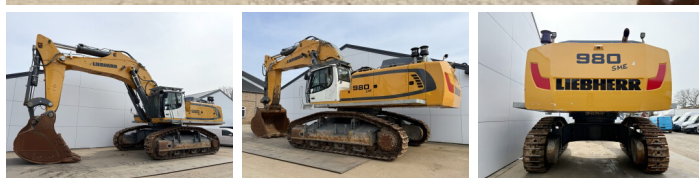

Liebherr

Liebherr R980S-HD SME

BOSS
MACHINERY

€ 385.000excl.

Year **2022**
Reference number **BM007121**
Hours **4.303**

Algemeen

Type **R980S-HD SME**
Location **Veldhoven, Netherlands**
Overig **SME = Super Mass
Excavation. Extra Weight,
Extra Power, Maximum
Productivity.**
Certificaat **CE**

Description **Available at Boss
Machinery! This Liebherr
R980S-HD SME Excavators
from 2022 has an engine
power of 420 kW and counts
4303 operational hours. The
total weight of this Liebherr
R980S-HD SME is 98000 kg
and the dimensions are 7.50 x
4.50 x 4.00. Furthermore, this
R980S-HD SME is equipped
with Camera, Radio, Heated
Seat, Central greasing. The
Liebherr Excavators also has
a CE marking. Do you want
more information or do you
want to try the Liebherr
R980S-HD SME at our yard?
Please let us know.**

Maten / Gewichten

L*W*H: **7.50 x 4.50 x 4.00**
Weight: **98000**

Motor informatie

Engine brand: **Liebherr**
Engine model: **D9508 A7 SCR**
Cylinders: **8**
Turbo
Capacity in kW: **420**

Banden / Rupsen

Chain % **80**
Sprocket % **80**
Plate % **80**