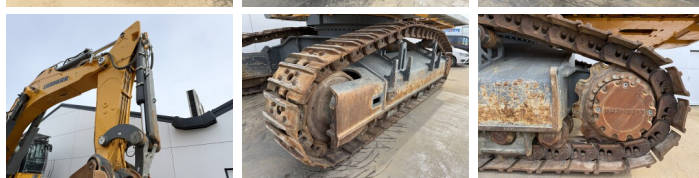

Liebherr

Liebherr R980S-HD SME

BOSS
MACHINERY

€ 385.000excl.

Year **2022**
Reference number **BM007121**
Hours **4.303**

Algemeen

Type **R980S-HD SME**
Location **Veldhoven, Netherlands**
Overig **SME = Super Mass
Excavation. Extra Weight,
Extra Power, Maximum
Productivity.**
Certificaat **CE**

Description **Available at Boss
Machinery! This Liebherr
R980S-HD SME Excavators
from 2022 has an engine
power of 420 kW and counts
4303 operational hours. The
total weight of this Liebherr
R980S-HD SME is 98000 kg
and the dimensions are 7.50 x
4.50 x 4.00. Furthermore, this
R980S-HD SME is equipped
with Camera, Radio, Heated
Seat, Central greasing. The
Liebherr Excavators also has
a CE marking. Do you want
more information or do you
want to try the Liebherr
R980S-HD SME at our yard?
Please let us know.**

Maten / Gewichten

L*W*H: **7.50 x 4.50 x 4.00**
Weight: **98000**

Motor informatie

Engine brand: **Liebherr**
Engine model: **D9508 A7 SCR**
Cylinders: **8**
Turbo
Capacity in kW: **420**

Banden / Rupsen

Chain % **80**
Sprocket % **80**
Plate % **80**