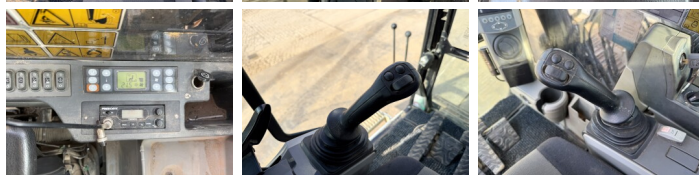

Caterpillar

Caterpillar 316EL

BOSS
MACHINERY

€ 35.000excl.

Year **2012**
Reference number **BM007127**
Hours **16.627**

Algemeen

Type **316EL**
Location **Veldhoven, Netherlands**
Certificaat **CE + EPA**

Description **Available at Boss Machinery! This Caterpillar 316EL Excavators from 2012 has an engine power of 89 kW and counts 16627 operational hours. The total weight of this Caterpillar 316EL is 18300 kg and the dimensions are 8.50 x 2.71 x 3.32. Furthermore, this 316EL is equipped with Radio, Camera, Extra hydraulic function, Hammer function, Central greasing. The Caterpillar Excavators also has a CE + EPA marking. Do you want more information or do you want to try the Caterpillar 316EL at our yard? Please let us know.**

Maten / Gewichten

L*W*H: **8.50 x 2.71 x 3.32**
Weight: **18300**

Motor informatie

Engine brand: **Caterpillar**
Engine model: **C4.4**
Cylinders: **4**
Turbo
Capacity in kW: **89**

Banden / Rupsen

Plate % **40**
Sprocket % **10**
Chain % **30**
Plate width: **70 cm**