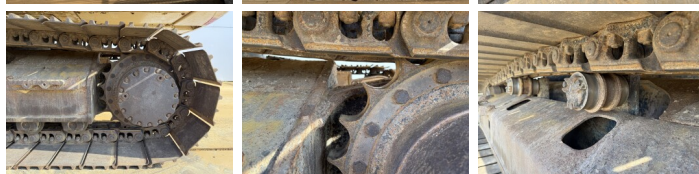

## Algemeen

Type **316EL**  
Location **Veldhoven, Netherlands**  
Certificaat **CE + EPA**

Description **Available at Boss Machinery! This Caterpillar 316EL Excavators from 2012 has an engine power of 89 kW and counts 16627 operational hours. The total weight of this Caterpillar 316EL is 18300 kg and the dimensions are 8.50 x 2.71 x 3.32. Furthermore, this 316EL is equipped with Radio, Camera, Extra hydraulic function, Hammer function, Central greasing. The Caterpillar Excavators also has a CE + EPA marking. Do you want more information or do you want to try the Caterpillar 316EL at our yard? Please let us know.**

## Banden / Rupsen

Plate % **40**  
Sprocket % **10**  
Chain % **30**  
Plate width: **70 cm**