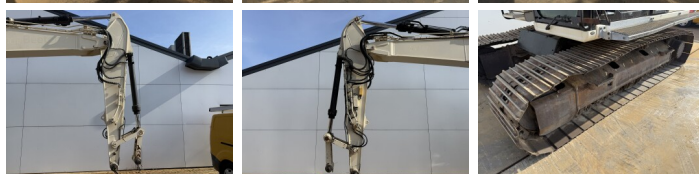

## Algemeen

Type **316EL**  
Location **Veldhoven, Netherlands**  
Certificaat **CE + EPA**

Description **Available at Boss Machinery! This Caterpillar 316EL Excavators from 2012 has an engine power of 89 kW and counts 16627 operational hours. The total weight of this Caterpillar 316EL is 18300 kg and the dimensions are 8.50 x 2.71 x 3.32. Furthermore, this 316EL is equipped with Radio, Camera, Extra hydraulic function, Hammer function, Central greasing. The Caterpillar Excavators also has a CE + EPA marking. Do you want more information or do you want to try the Caterpillar 316EL at our yard? Please let us know.**

## Banden / Rupsen

Plate % **40**  
Sprocket % **10**  
Chain % **30**  
Plate width: **70 cm**