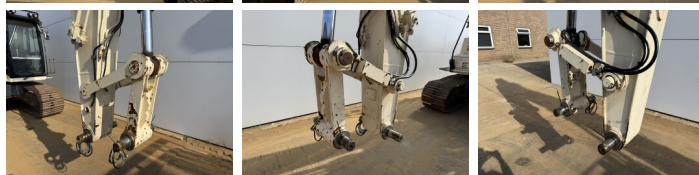

Caterpillar

Caterpillar 316EL

BOSS
MACHINERY

€ 35.000excl.

Year **2012**
Reference number **BM007127**
Hours **16.627**

Algemeen

Type **316EL**
Location **Veldhoven, Netherlands**
Certificaat **CE + EPA**

Description **Available at Boss Machinery! This Caterpillar 316EL Excavators from 2012 has an engine power of 89 kW and counts 16627 operational hours. The total weight of this Caterpillar 316EL is 18300 kg and the dimensions are 8.50 x 2.71 x 3.32. Furthermore, this 316EL is equipped with Radio, Camera, Extra hydraulic function, Hammer function, Central greasing. The Caterpillar Excavators also has a CE + EPA marking. Do you want more information or do you want to try the Caterpillar 316EL at our yard? Please let us know.**

Maten / Gewichten

L*W*H: **8.50 x 2.71 x 3.32**
Weight: **18300**

Motor informatie

Engine brand: **Caterpillar**
Engine model: **C4.4**
Cylinders: **4**
Turbo
Capacity in kW: **89**

Banden / Rupsen

Plate % **40**
Sprocket % **10**
Chain % **30**
Plate width: **70 cm**