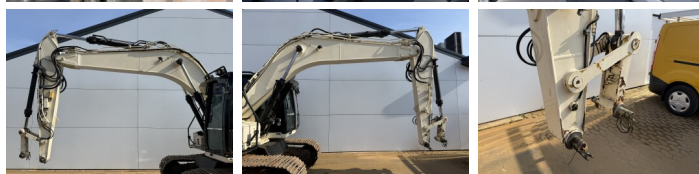

Caterpillar

Caterpillar 316EL

BOSS
MACHINERY

€ 35.000excl.

Year **2012**
Reference number **BM007127**
Hours **16.627**

Algemeen

Type **316EL**
Location **Veldhoven, Netherlands**
Certificaat **CE + EPA**

Description **Available at Boss Machinery! This Caterpillar 316EL Excavators from 2012 has an engine power of 89 kW and counts 16627 operational hours. The total weight of this Caterpillar 316EL is 18300 kg and the dimensions are 8.50 x 2.71 x 3.32. Furthermore, this 316EL is equipped with Radio, Camera, Extra hydraulic function, Hammer function, Central greasing. The Caterpillar Excavators also has a CE + EPA marking. Do you want more information or do you want to try the Caterpillar 316EL at our yard? Please let us know.**

Maten / Gewichten

L*W*H: **8.50 x 2.71 x 3.32**
Weight: **18300**

Motor informatie

Engine brand: **Caterpillar**
Engine model: **C4.4**
Cylinders: **4**
Turbo
Capacity in kW: **89**

Banden / Rupsen

Plate % **40**
Sprocket % **10**
Chain % **30**
Plate width: **70 cm**