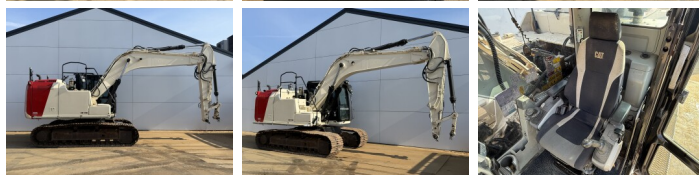

Caterpillar

Caterpillar 316EL

BOSS
MACHINERY

€ 35.000excl.

Year **2012**
Reference number **BM007127**
Hours **16.627**

Algemeen

Type **316EL**
Location **Veldhoven, Netherlands**
Certificaat **CE + EPA**

Description **Available at Boss Machinery! This Caterpillar 316EL Excavators from 2012 has an engine power of 89 kW and counts 16627 operational hours. The total weight of this Caterpillar 316EL is 18300 kg and the dimensions are 8.50 x 2.71 x 3.32. Furthermore, this 316EL is equipped with Radio, Camera, Extra hydraulic function, Hammer function, Central greasing. The Caterpillar Excavators also has a CE + EPA marking. Do you want more information or do you want to try the Caterpillar 316EL at our yard? Please let us know.**

Maten / Gewichten

L*W*H: **8.50 x 2.71 x 3.32**
Weight: **18300**

Motor informatie

Engine brand: **Caterpillar**
Engine model: **C4.4**
Cylinders: **4**
Turbo
Capacity in kW: **89**

Banden / Rupsen

Plate % **40**
Sprocket % **10**
Chain % **30**
Plate width: **70 cm**